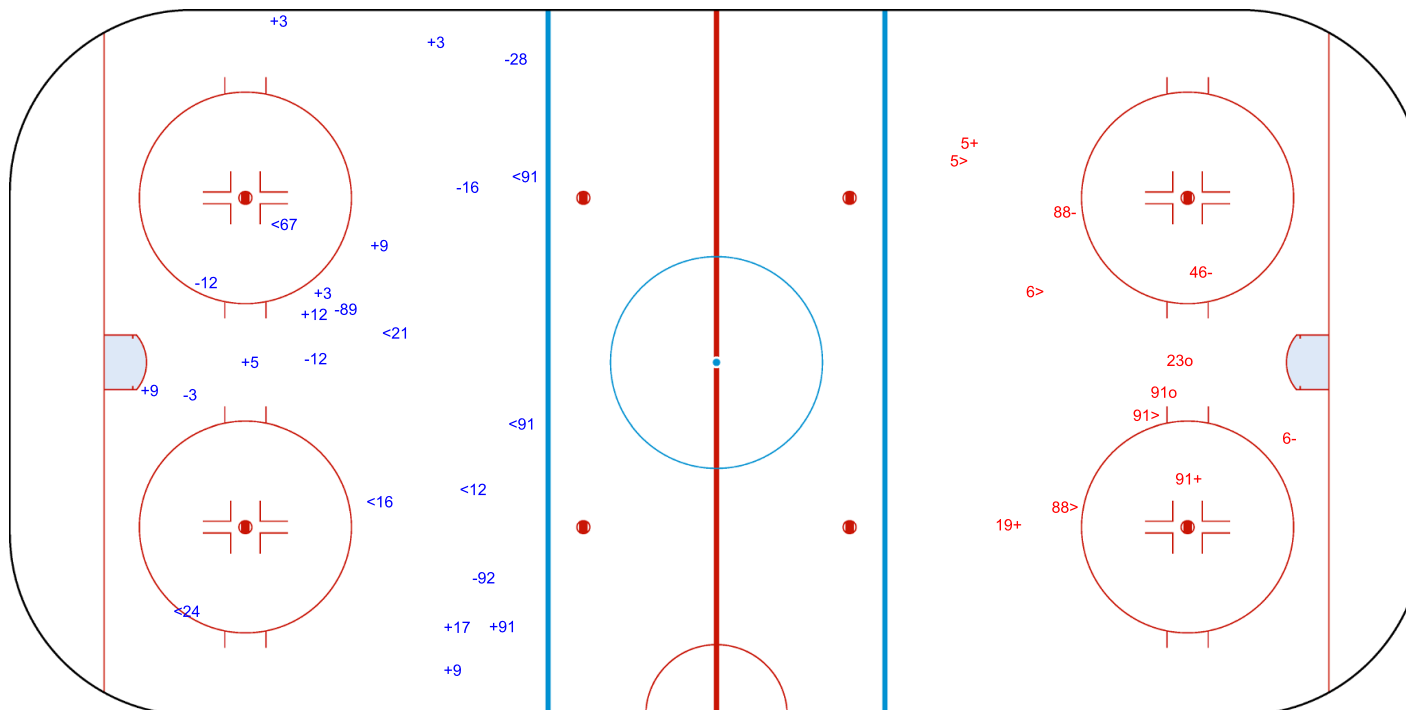

SHOT CHART
AUT - ITA

Shots by AUT
Goals (o): 0
SSP (<): 7
SSG (+): 10
SPG (-): 7

GK 1 of ITA

ITA → Period: 2 ← AUT

Shots by ITA
Goals (o): 2
SSP (>): 4
SSG (+): 3
SPG (-): 3

GK 30 of AUT

Legend:	GK Goalkeeper	SPG Shots past goal	SSG Shots saved by goalkeeper	SSP Shots saved by player
----------------	----------------------	----------------------------	--------------------------------------	----------------------------------