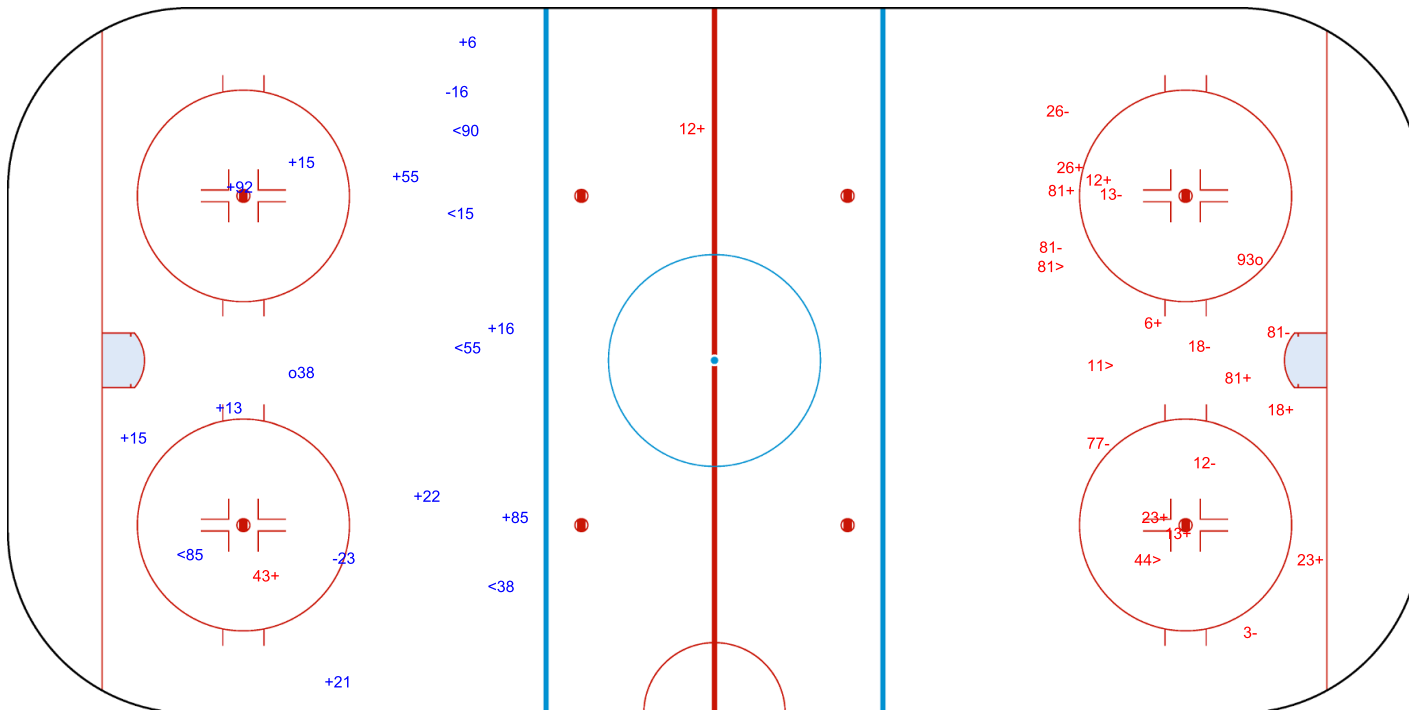

SHOT CHART  
CZE - SUI

Shots by SUI  
Goals (o): 1  
SSP (<): 5  
SSG (+): 10  
SPG (-): 2

GK 32 of CZE

CZE → Period: 1 ← SUI

Shots by CZE  
Goals (o): 1  
SSP (>): 3  
SSG (+): 11  
SPG (-): 8

GK 20 of SUI