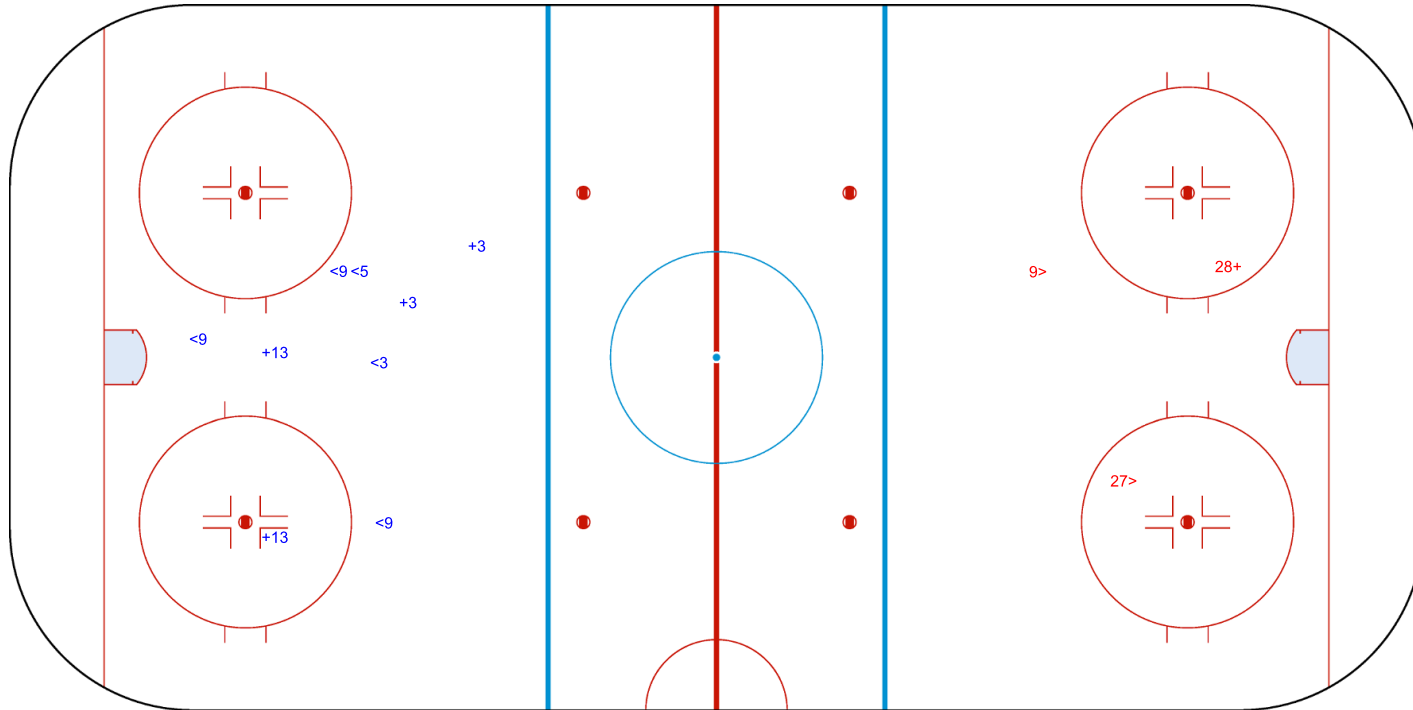

SHOT CHART
ROU - EST

Shots by ROU
Goals (o): 0
SSP (<): 5
SSG (+): 4
SPG (-): 0

GK 1 of EST

EST Overtime ROU

Shots by EST
Goals (o): 0
SSP (>): 2
SSG (+): 1
SPG (-): 0

GK 1 of ROU

Legend:	
GK	Goalkeeper
SPG	Shots past goal
SSG	Shots saved by goalkeeper
SSP	Shots saved by player