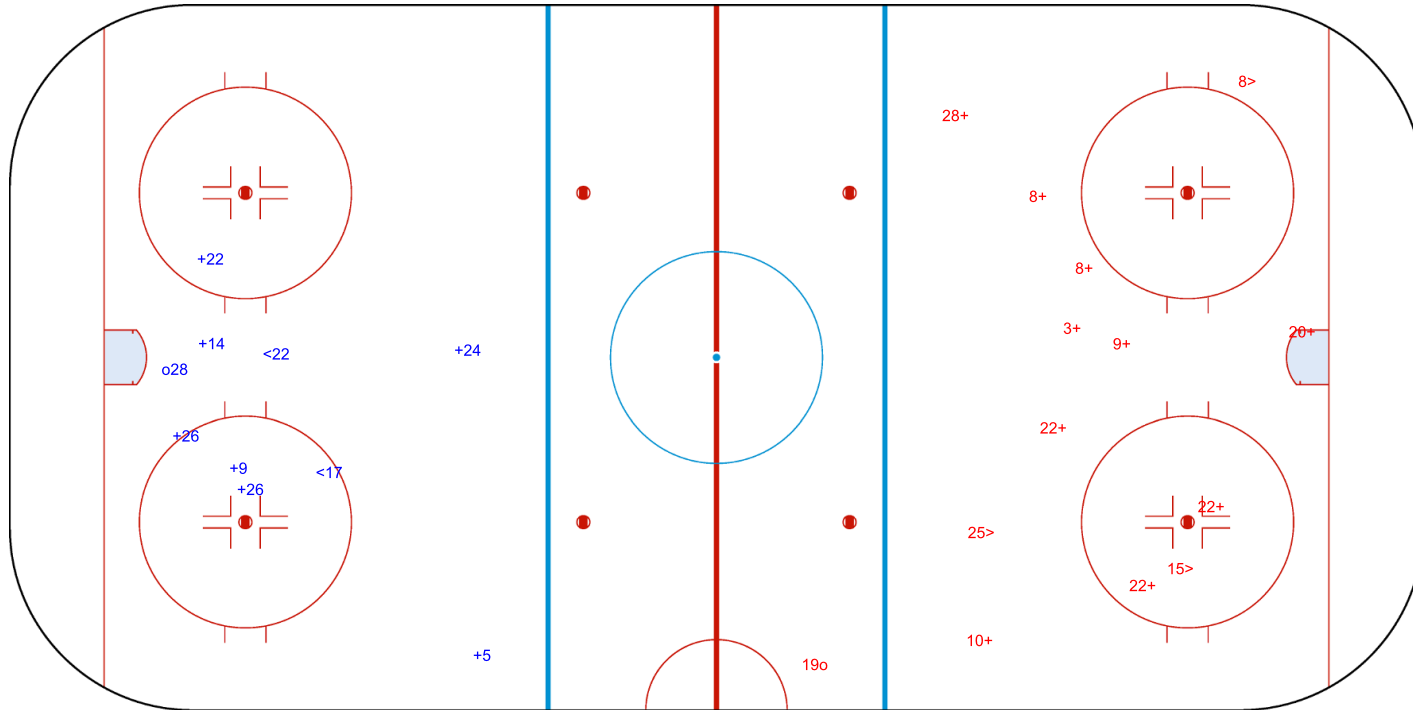

SHOT CHART
JPN - EST

Shots by JPN
Goals (o): 1
SSP (-): 2
SSG (+): 7
SPG (-): 0

EST → Period: 3 ← JPN

Shots by EST
Goals (o): 1
SSP (>): 3
SSG (+): 10
SPG (-): 0

Legend:	
GK	Goalkeeper
SPG	Shots past goal
SSG	Shots saved by goalkeeper
SSP	Shots saved by player