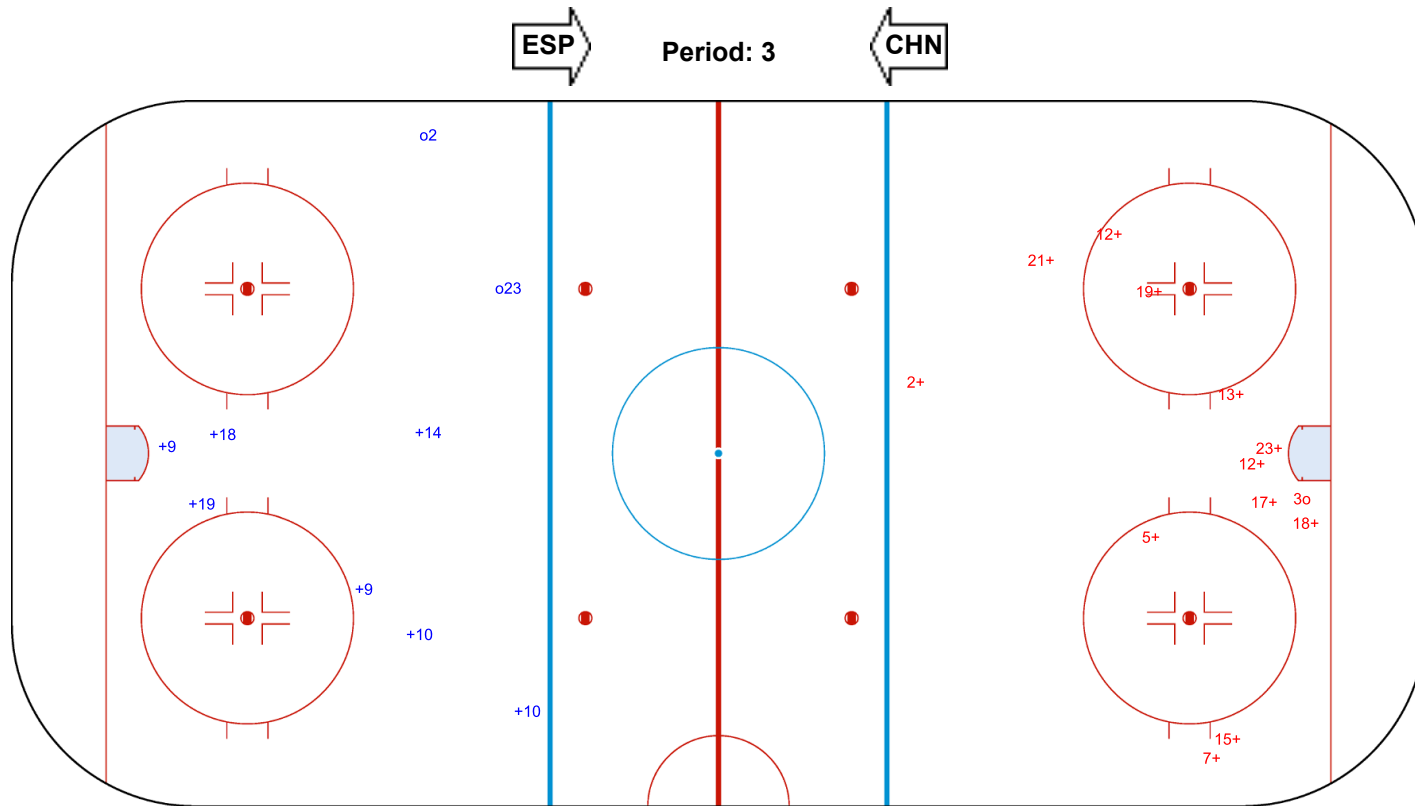

**SHOT CHART**  
**ESP - CHN**

Shots by CHN  
 Goals (o): 1  
 SSP (-): 0  
 SSG (+): 7  
 SPG (-): 0

Shots by ESP  
 Goals (o): 2  
 SSP (>): 0  
 SSG (+): 12  
 SPG (-): 0

<b>Legend:</b>	<b>ENG</b> Empty net goal	<b>GK</b> Goalkeeper	<b>SPG</b> Shots past goal	<b>SSG</b> Shots saved by goalkeeper	<b>SSP</b> Shots saved by player
----------------	---------------------------	----------------------	----------------------------	--------------------------------------	----------------------------------