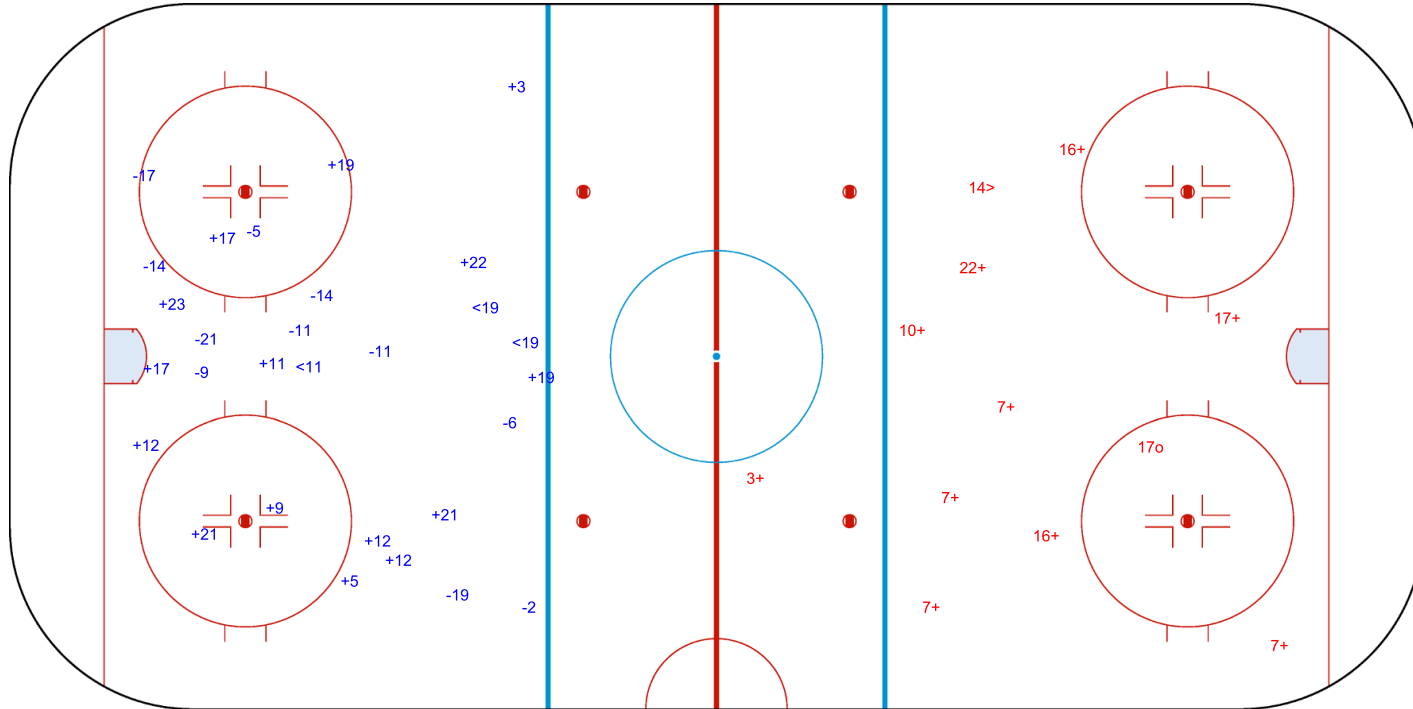

**SHOT CHART**  
**BEL - ESP**

Shots by ESP  
 Goals (o): 0  
 SSP (-): 3  
 SSG (+): 15  
 SPG (-): 11

GK 1 of BEL

Period: 2

Shots by BEL  
 Goals (o): 1  
 SSP (>): 1  
 SSG (+): 10  
 SPG (-): 0

GK 1 of ESP