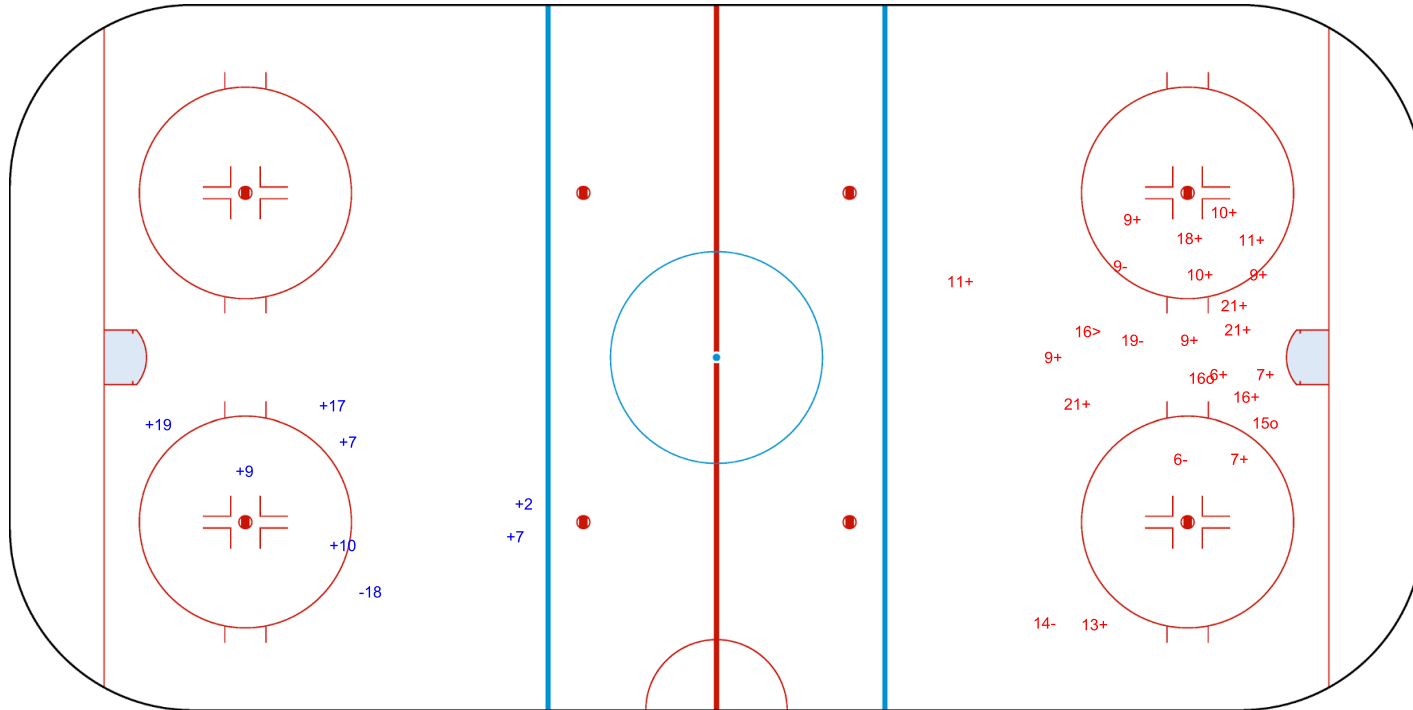

SHOT CHART
CRO - CHN

Shots by CHN
 Goals (o): 0
 SSP (<): 0
 SSG (+): 7
 SPG (-): 1

GK 1 of CRO

Period: 3

Shots by CRO
 Goals (o): 2
 SSP (>): 1
 SSG (+): 17
 SPG (-): 4

GK 25 of CHN

Legend:	
GK	Goalkeeper
SPG	Shots past goal
SSG	Shots saved by goalkeeper
SSP	Shots saved by player