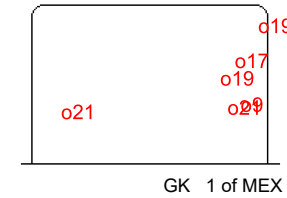

SHOT CHART
 ISL - MEX

ISL → Period: 2 ← MEX

Shots by MEX
 Goals (o): 1 SSG (+): 5
 SSP (-): 2 SPG (-): 2

Shots by ISL
 Goals (o): 6 SSG (+): 9
 SSP (>): 4 SPG (-): 8

Legend:	
GK	Goalkeeper
SPG	Shots past goal
SSG	Shots saved by goalkeeper
SSP	Shots saved by player