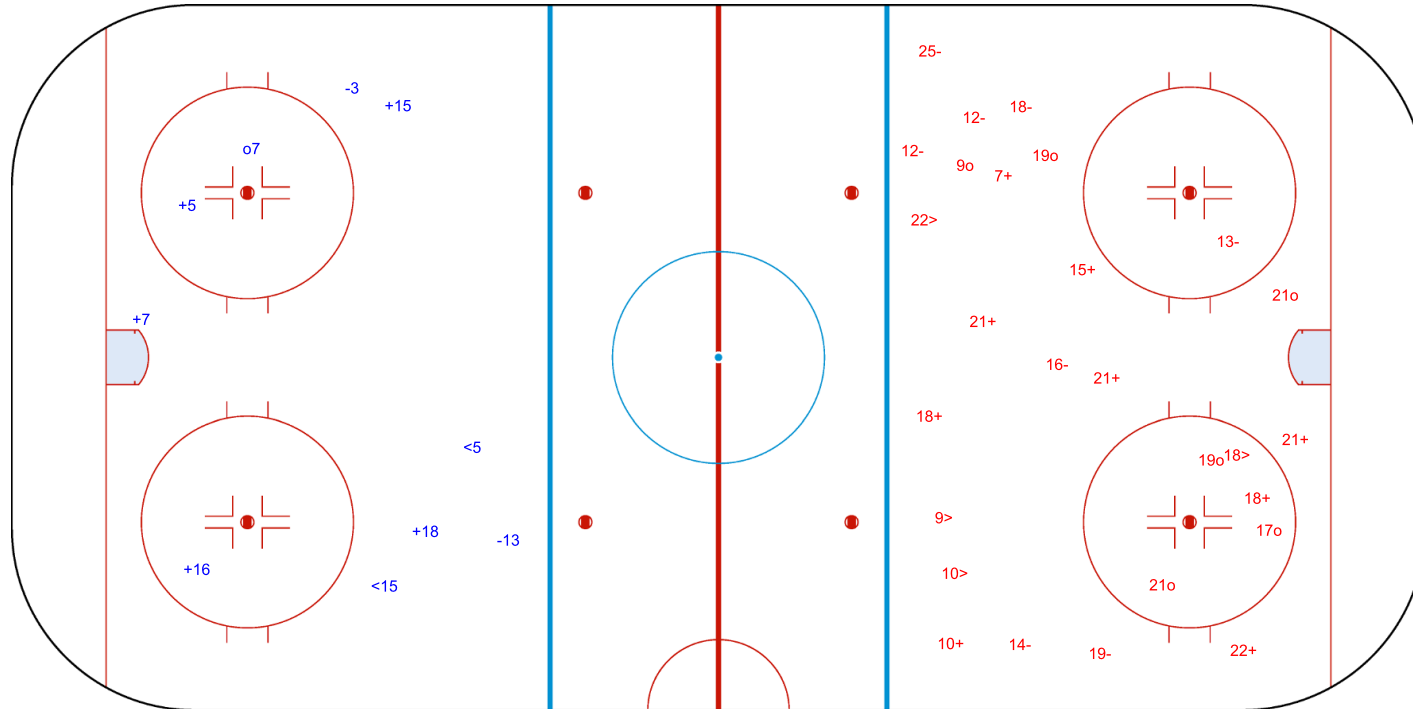

SHOT CHART
 ISL - MEX

ISL → Period: 2 ← MEX

Shots by MEX
 Goals (o): 1 SSG (+): 5
 SSP (-): 2 SPG (-): 2

Shots by ISL
 Goals (o): 6 SSG (+): 9
 SSP (>): 4 SPG (-): 8

Legend:	
GK	Goalkeeper
SPG	Shots past goal
SSG	Shots saved by goalkeeper
SSP	Shots saved by player