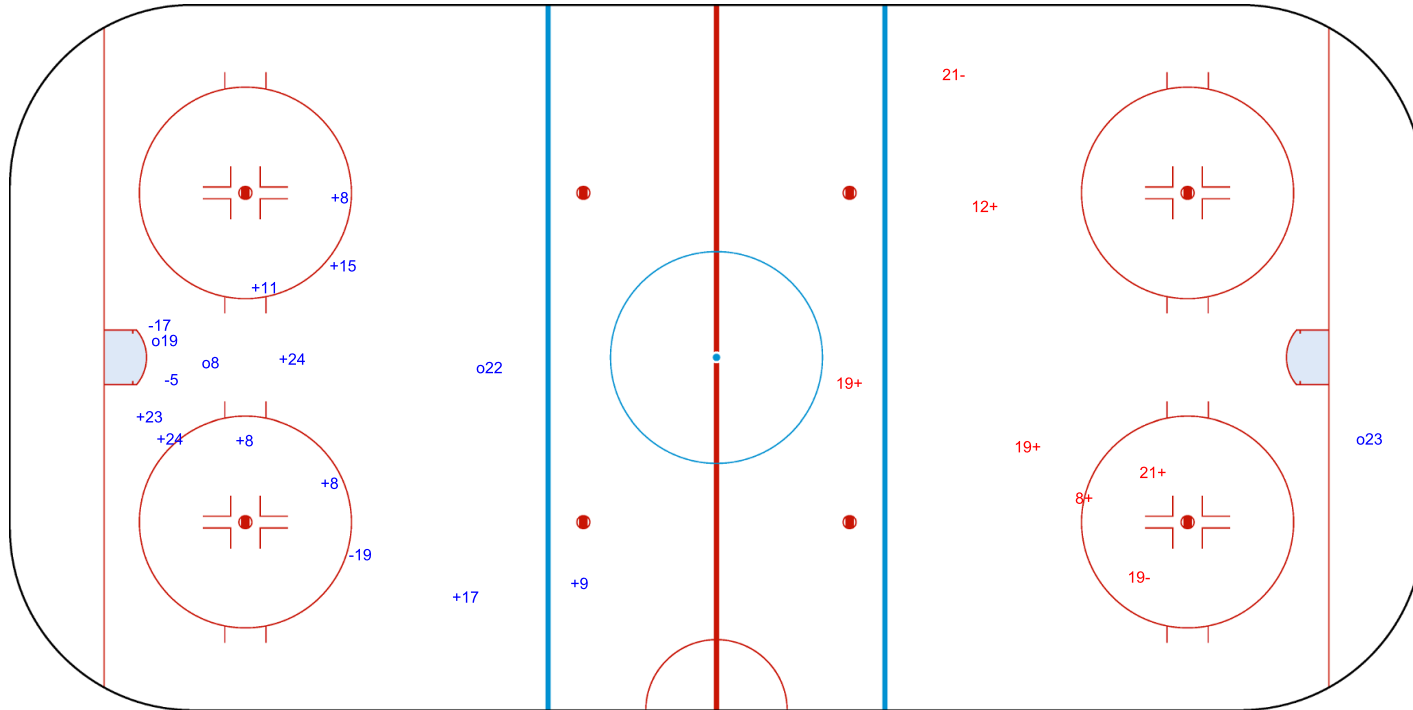

SHOT CHART
 TUR - TPE

Shots by TUR
 Goals (o): 4
 SSP (<): 0
 SSG (+): 10
 SPG (-): 3

TPE → Period: 3 ← TUR

Shots by TPE
 Goals (o): 0
 SSP (>): 0
 SSG (+): 5
 SPG (-): 2

Legend:
GK Goalkeeper **SPG** Shots past goal **SSG** Shots saved by goalkeeper **SSP** Shots saved by player