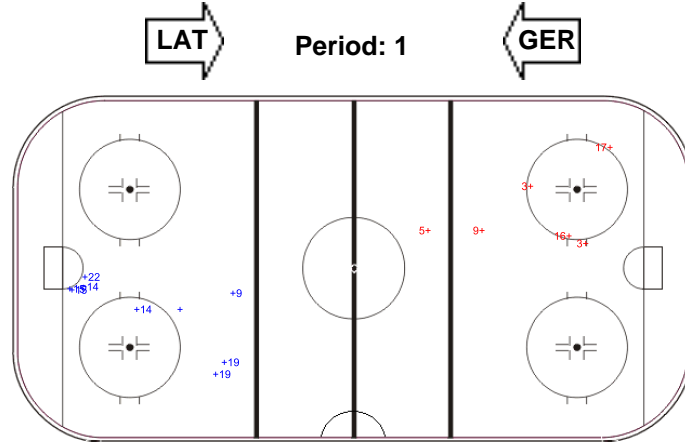

**SHOT CHART**  
**LAT - GER**

Shots by GER

Goals (o): 1      SSG (+): 8  
 SSP (<): 0      SPG (-): 0

GK 1 of LAT

Shots by LAT

Goals (o): 0      SSG (+): 6  
 SSP (>): 0      SPG (-): 0

GK 20 of GER

<b>Legend:</b>	<b>GK</b> Goalkeeper	<b>SPG</b> Shots past goal	<b>SSG</b> Shots saved by goalkeeper	<b>SSP</b> Shots saved by player
----------------	----------------------	----------------------------	--------------------------------------	----------------------------------