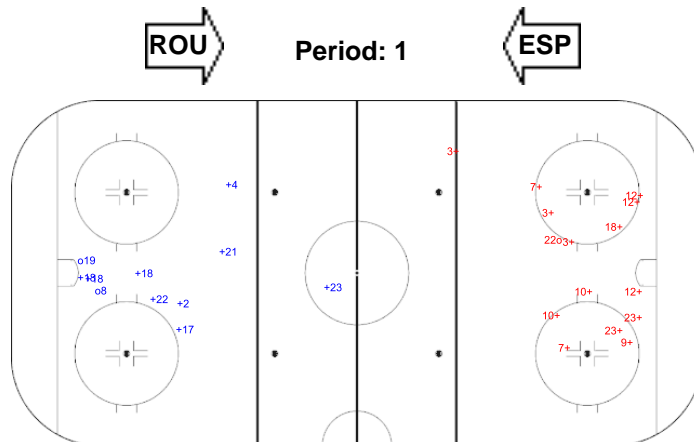

SHOT CHART

ROU - ESP

Shots by ESP

Goals (o): 2 SSG (+): 9
SSP (<): 0 SPG (-): 0

GK 1 of ROU

Shots by ROU

Goals (o): 1 SSG (+): 14
SSP (>): 0 SPG (-): 0

GK 25 of ESP