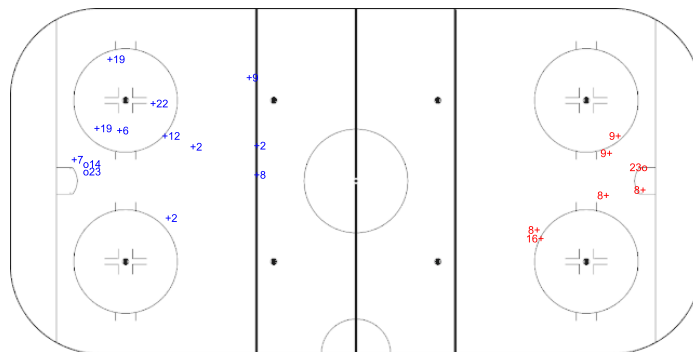

SHOT CHART

KOR - ESP

Shots by ESP

Goals (o): 2      SSG (+): 11  
SSP (<): 0      SPG (-): 0

GK 20 of KOR

Period: 1

Shots by KOR

Goals (o): 1      SSG (+): 6  
SSP (>): 0      SPG (-): 0