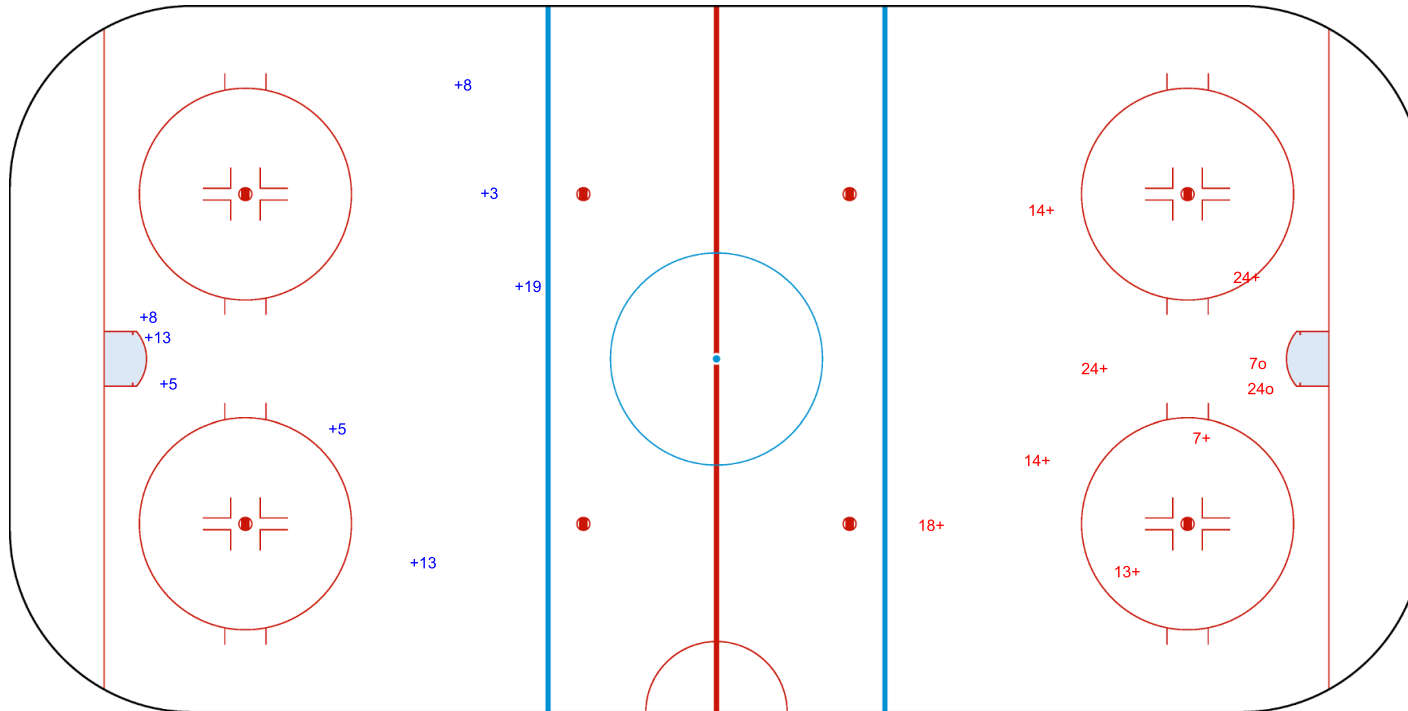

SHOT CHART  
RSA - BIH

Shots by BIH  
Goals (o): 0  
SSP (<): 0  
SSG (+): 8  
SPG (-): 0

GK 1 of RSA

1st Period

Shots by RSA  
Goals (o): 2  
SSP (>): 0  
SSG (+): 7  
SPG (-): 0

GK 20 of BIH

Shots by RSA

Goals (o): 2    SSG (+): 7  
SSP (<): 0    SPG (-): 0