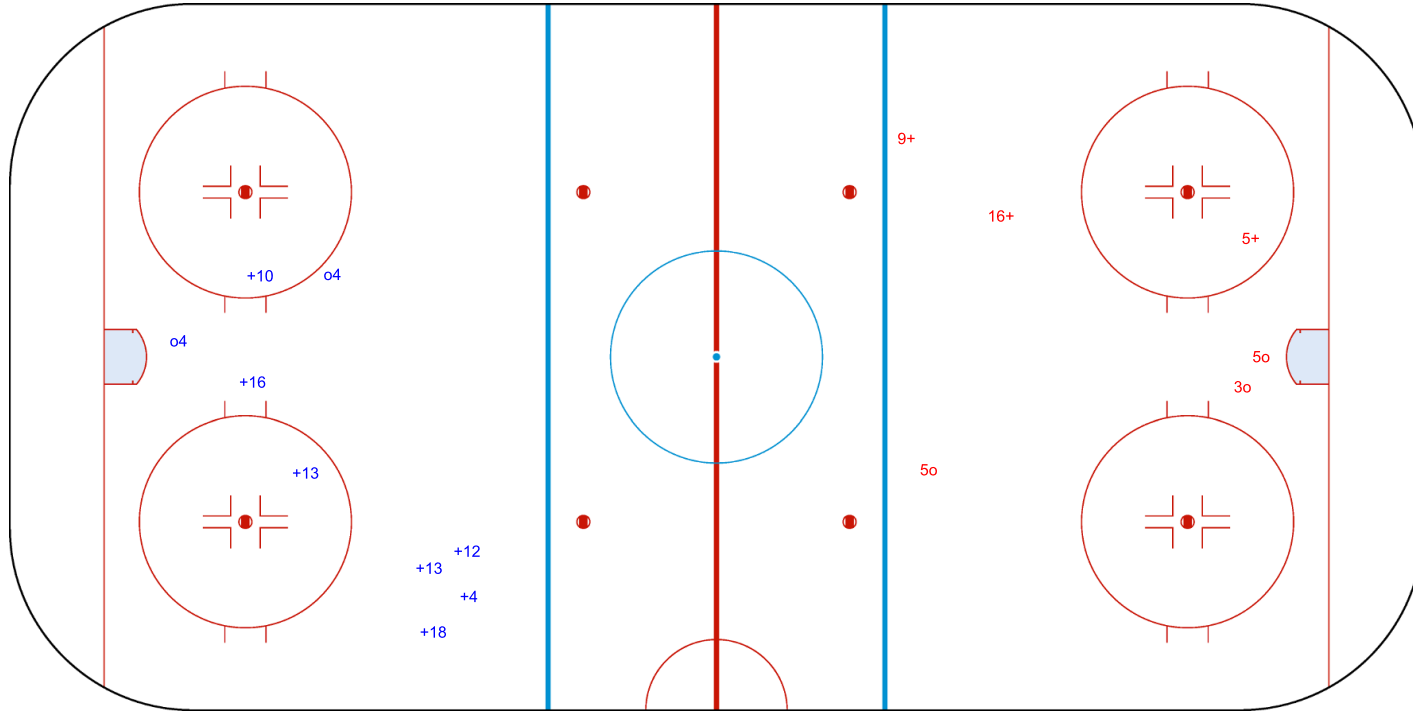

GK 20 of BIH

BIH → 2nd Period ← RSA

Shots by BIH

Goals (o): 3    SSG (+): 3  
SSP (>): 0    SPG (-): 0

GK 1 of RSA

<b>Legend:</b>	<b>GK</b> Goalkeeper	<b>SPG</b> Shots past goal	<b>SSG</b> Shots saved by goalkeeper	<b>SSP</b> Shots saved by player
----------------	----------------------	----------------------------	--------------------------------------	----------------------------------