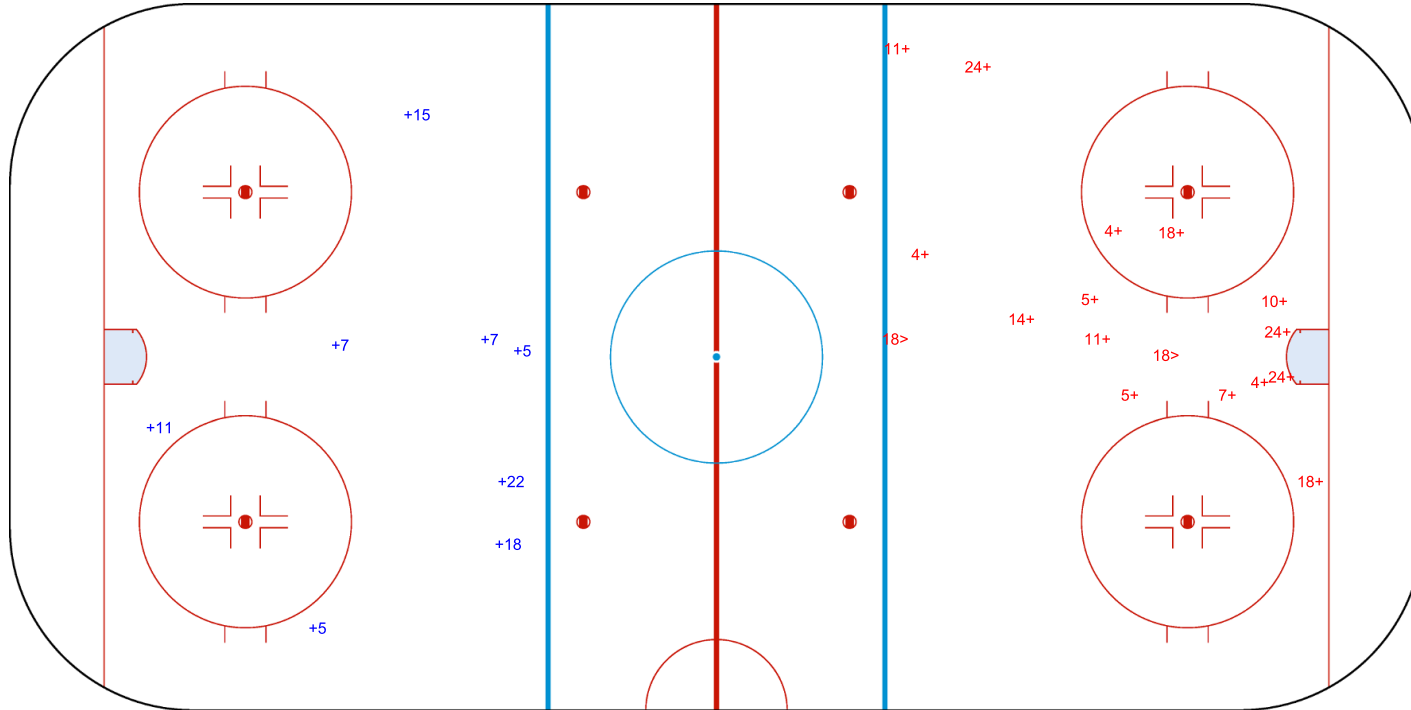

SHOT CHART
RSA - THA

Shots by THA
Goals (o): 0
SSP (<): 0
SSG (+): 8
SPG (-): 0

GK 1 of RSA

1st Period

Shots by RSA
Goals (o): 0
SSP (>): 2
SSG (+): 15
SPG (-): 0

GK 20 of THA

Shots by RSA

Goals (o): 2 SSG (+): 11
SSP (<): 1 SPG (-): 0

GK 20 of THA

THA → 2nd Period ← RSA

Shots by THA

Goals (o): 2 SSG (+): 6
SSP (>): 0 SPG (-): 0

GK 1 of RSA

Legend:	GK Goalkeeper	SPG Shots past goal	SSG Shots saved by goalkeeper	SSP Shots saved by player
----------------	----------------------	----------------------------	--------------------------------------	----------------------------------