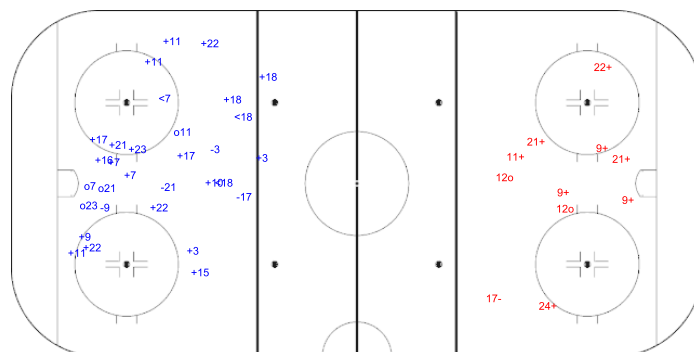

Shots by BEL

Goals (o): 1 SSG (+): 12
SSP (-): 6 SPG (-): 4

GK 20 of ISR

Shots by BEL

Goals (o): 4 SSG (+): 20
SSP (-): 3 SPG (-): 4

GK 20 of ISR

ISR → Period: 3 ← BEL