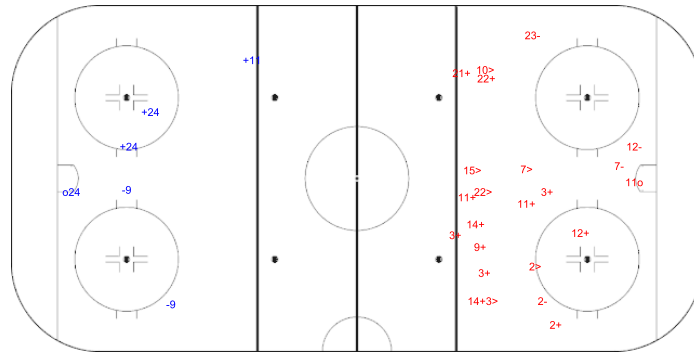

SHOT CHART

ISR - BEL

Shots by BEL

Goals (o): 1 SSG (+): 20
SSP (-): 2 SPG (-): 7

GK 20 of ISR

ISR → Period: 1 ← BEL

Shots by ISR

Goals (o): 0 SSG (+): 3
SSP (-): 0 SPG (-): 0

GK 1 of BEL

Shots by ISR

Goals (o): 1 SSG (+): 3
SSP (-): 0 SPG (-): 2

GK 1 of BEL

BEL → Period: 2 ← ISR

Shots by BEL

Goals (o): 1 SSG (+): 12
SSP (-): 6 SPG (-): 4

GK 20 of ISR