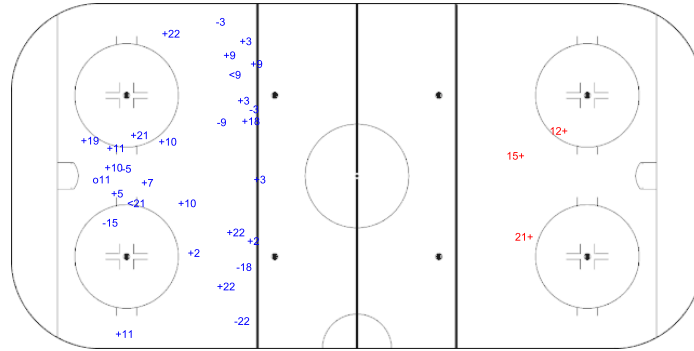

SHOT CHART

ISR - BEL

Shots by BEL

Goals (o): 1 SSG (+): 20
SSP (-): 2 SPG (-): 7

GK 20 of ISR

ISR → Period: 1 ← BEL

Shots by ISR

Goals (o): 0 SSG (+): 3
SSP (-): 0 SPG (-): 0

GK 1 of BEL

Shots by ISR

Goals (o): 1 SSG (+): 3
SSP (-): 0 SPG (-): 2

GK 1 of BEL

BEL → Period: 2 ← ISR

Shots by BEL

Goals (o): 1 SSG (+): 12
SSP (-): 6 SPG (-): 4

GK 20 of ISR