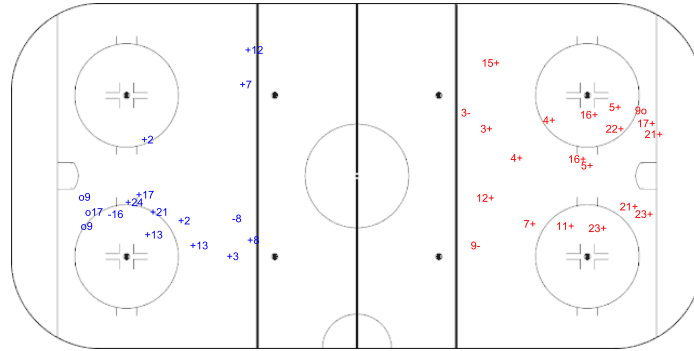

SHOT CHART
NED - BEL

Shots by NED

Goals (o): 3 SSG (+): 11
SSP (-): 0 SPG (-): 2

GK 20 of BEL

BEL → Period: 1 ← NED

Shots by BEL

Goals (o): 1 SSG (+): 17
SSP (-): 0 SPG (-): 2

GK 25 of NED

Shots by BEL

Goals (o): 1 SSG (+): 12
SSP (-): 0 SPG (-): 6

GK 25 of NED

NED → Period: 2 ← BEL

Shots by NED

Goals (o): 4 SSG (+): 10
SSP (-): 1 SPG (-): 1

GK 1 of BEL

GK 20 of BEL