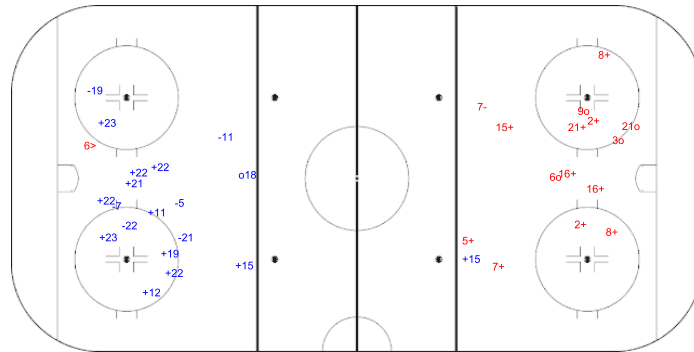

SHOT CHART
NED - BEL

Shots by NED

Goals (o): 3 SSG (+): 11
SSP (-): 0 SPG (-): 2

GK 20 of BEL

BEL → Period: 1 ← NED

Shots by BEL

Goals (o): 1 SSG (+): 17
SSP (-): 0 SPG (-): 2

GK 25 of NED

Shots by BEL

Goals (o): 1 SSG (+): 12
SSP (-): 0 SPG (-): 6

GK 25 of NED

NED → Period: 2 ← BEL

Shots by NED

Goals (o): 4 SSG (+): 10
SSP (-): 1 SPG (-): 1

GK 1 of BEL

GK 20 of BEL