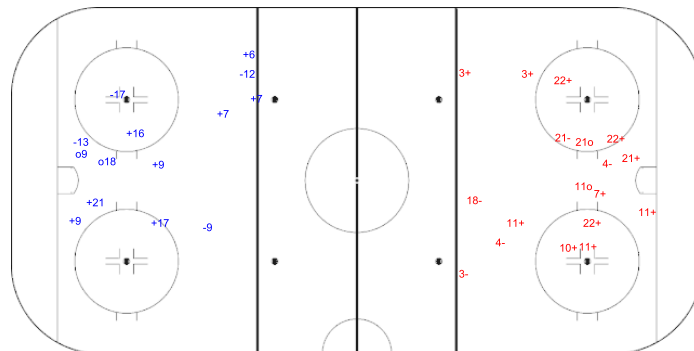

BEL →   Period: 3   ← NED

Shots by BEL

Goals (o): 2   SSG (+): 11
SSP (-): 0   SPG (-): 5

GK 25 of NED

Legend:			
GK	Goalkeeper	SPG	Shots past goal
SSG	Shots saved by goalkeeper	SSP	Shots saved by player