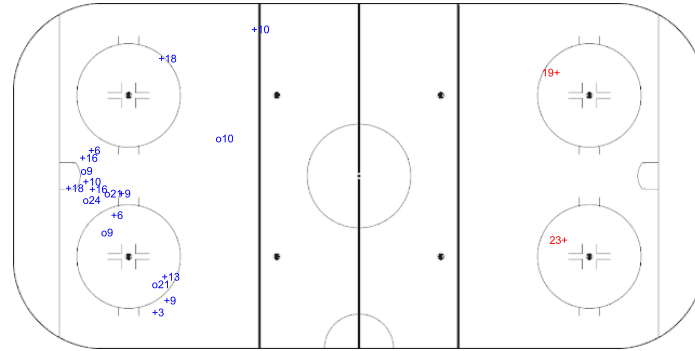

SHOT CHART

ISL - NZL

Shots by ISL

Goals (o): 6      SSG (+): 12  
SSP (<): 0      SPG (-): 0

GK 1 of NZL

Period: 1

Shots by NZL

Goals (o): 0      SSG (+): 2  
SSP (>): 0      SPG (-): 0