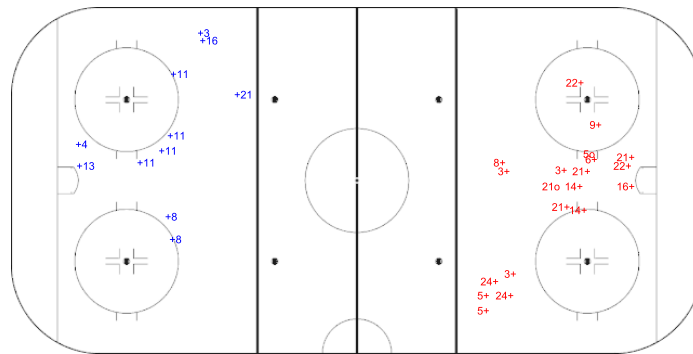

SHOT CHART

ISL - TPE

Shots by ISL

Goals (o): 0 SSG (+): 16
SSP (-): 0 SPG (-): 0

GK 20 of TPE

TPE → Period: 1 ← ISL

Shots by TPE

Goals (o): 0 SSG (+): 7
SSP (-): 0 SPG (-): 0

GK 25 of ISL

Shots by TPE

Goals (o): 0 SSG (+): 11
SSP (-): 0 SPG (-): 0

GK 25 of ISL

ISL → Period: 2 ← TPE

Shots by ISL

Goals (o): 2 SSG (+): 18
SSP (-): 0 SPG (-): 0

GK 20 of TPE