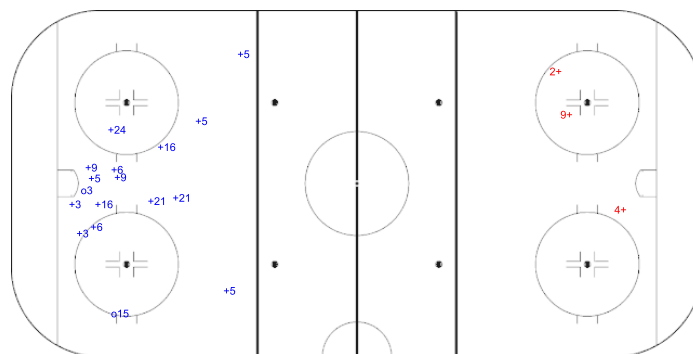

Shots by ISL

Goals (o): 2 SSG (+): 18
SSP (-): 0 SPG (-): 0

GK 20 of TPE

Shots by ISL

Goals (o): 2 SSG (+): 15
SSP (-): 0 SPG (-): 0

GK 20 of TPE

TPE → Period: 3 ← ISL