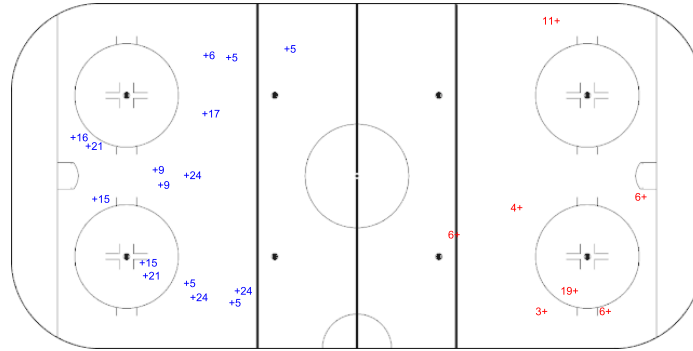

SHOT CHART

ISL - TPE

Shots by ISL

Goals (o): 0 SSG (+): 16
SSP (-): 0 SPG (-): 0

GK 20 of TPE

TPE → Period: 1 ← ISL

Shots by TPE

Goals (o): 0 SSG (+): 7
SSP (-): 0 SPG (-): 0

GK 25 of ISL

Shots by TPE

Goals (o): 0 SSG (+): 11
SSP (-): 0 SPG (-): 0

GK 25 of ISL

ISL → Period: 2 ← TPE

Shots by ISL

Goals (o): 2 SSG (+): 18
SSP (-): 0 SPG (-): 0

GK 20 of TPE