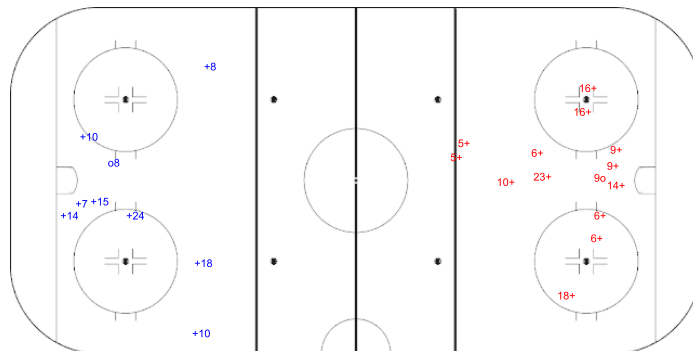

GK 25 of ISL

Shots by TUR

Goals (o): 1 SSG (+): 8
SSP (<): 0 SPG (-): 0

GK 25 of ISL

Period: 2

Shots by ISL

Goals (o): 1 SSG (+): 13
SSP (>): 0 SPG (-): 0

GK 25 of TUR