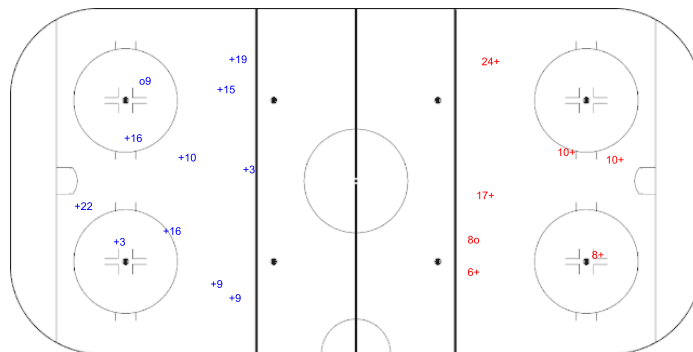

SHOT CHART

TUR - ISL

Shots by ISL

Goals (o): 1 SSG (+): 10
SSP (<): 0 SPG (-): 0

GK 25 of TUR

Period: 1

Shots by TUR

Goals (o): 1 SSG (+): 6
SSP (>): 0 SPG (-): 0

GK 25 of ISL

Shots by TUR

Goals (o): 1 SSG (+): 8
SSP (<): 0 SPG (-): 0

GK 25 of ISL

Period: 2

Shots by ISL

Goals (o): 1 SSG (+): 13
SSP (>): 0 SPG (-): 0

GK 25 of TUR