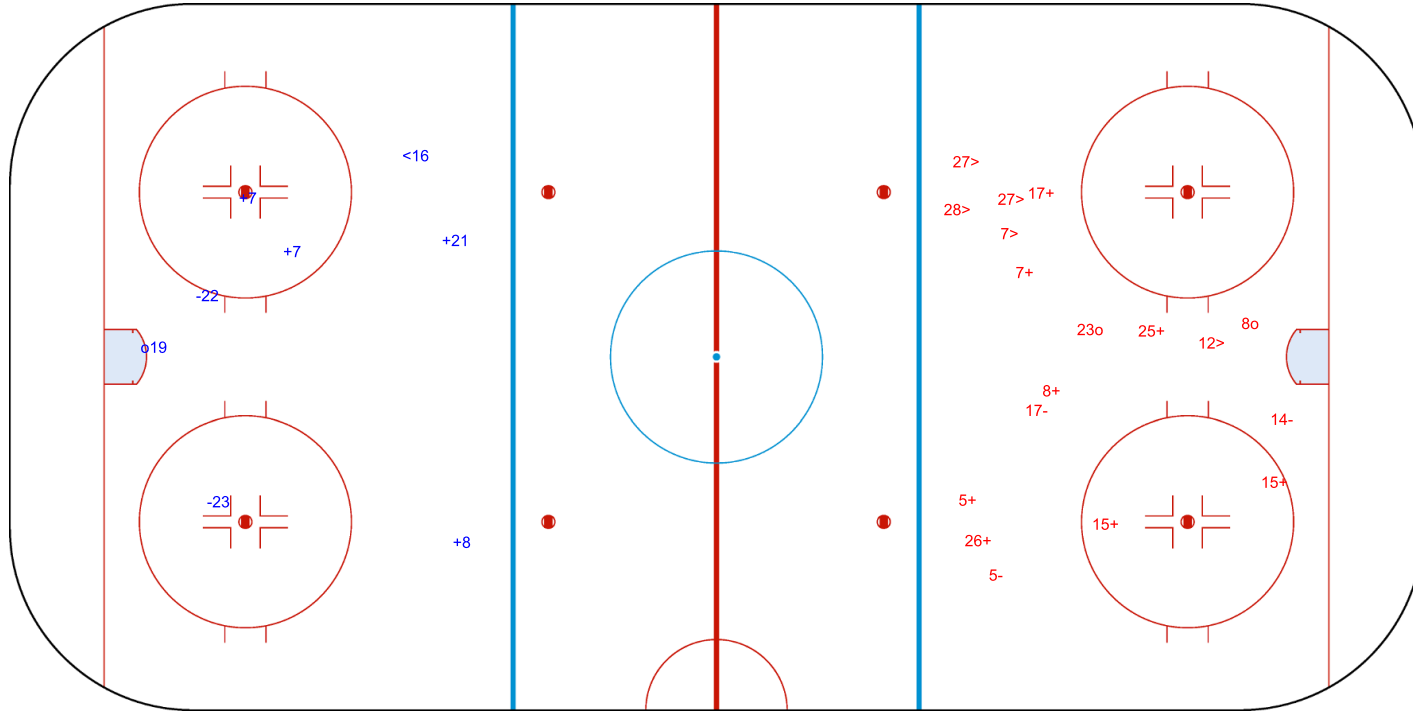

SHOT CHART
ESP - EST

Shots by EST
Goals (o): 1
SSP (<): 5
SSG (+): 9
SPG (-): 4

GK 25 of ESP

ESP → 1st Period ← EST

Shots by ESP
Goals (o): 1
SSP (>): 1
SSG (+): 7
SPG (-): 0

GK 1 of EST

Shots by ESP

Goals (o): 1 SSG (+): 4
SSP (<): 1 SPG (-): 2

GK 1 of EST

EST → 2nd Period ← ESP

Shots by EST

Goals (o): 2 SSG (+): 8
SSP (>): 5 SPG (-): 3

GK 25 of ESP

Shots by EST
Goals (o): 0
SSP (<): 2
SSG (+): 4
SPG (-): 2

GK 25 of ESP

ESP → 3rd Period ← EST