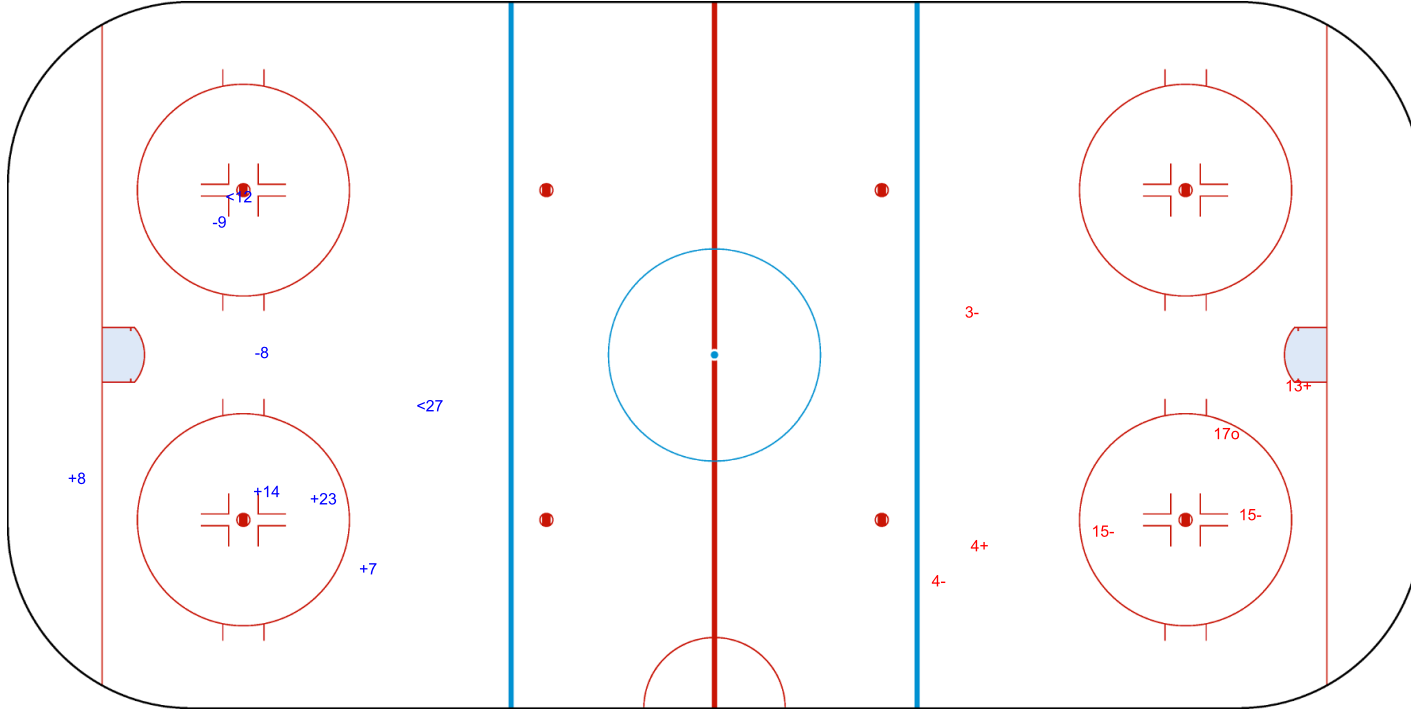

GK 1 of EST

EST → 2nd Period ← ESP

Shots by EST

Goals (o): 2 SSG (+): 8
SSP (>): 5 SPG (-): 3

GK 25 of ESP

Shots by EST
Goals (o): 0
SSP (<): 2
SSG (+): 4
SPG (-): 2

GK 25 of ESP

ESP → 3rd Period ← EST