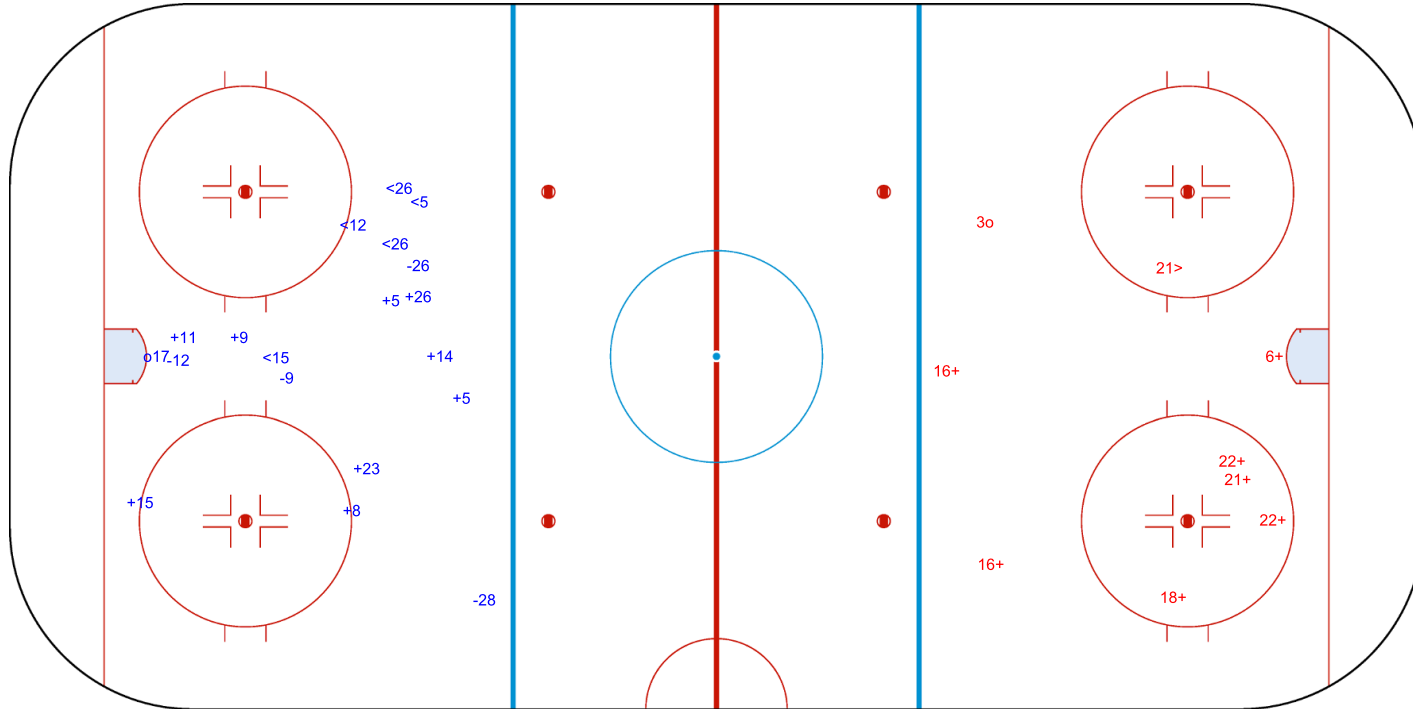

SHOT CHART
ESP - EST

Shots by EST
Goals (o): 1
SSP (<): 5
SSG (+): 9
SPG (-): 4

GK 25 of ESP

ESP → 1st Period ← EST

Shots by ESP
Goals (o): 1
SSP (>): 1
SSG (+): 7
SPG (-): 0

GK 1 of EST

Shots by ESP

Goals (o): 1 SSG (+): 4
SSP (<): 1 SPG (-): 2

GK 1 of EST

EST → 2nd Period ← ESP

Shots by EST

Goals (o): 2 SSG (+): 8
SSP (>): 5 SPG (-): 3

GK 25 of ESP

Shots by EST
Goals (o): 0
SSP (<): 2
SSG (+): 4
SPG (-): 2

GK 25 of ESP

ESP → 3rd Period ← EST