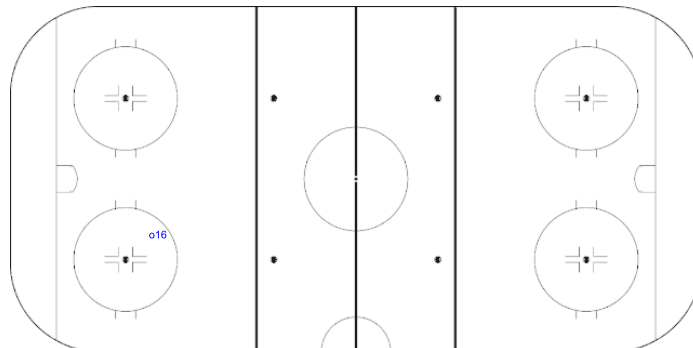

Shots by AUT

Goals (o): 1   SSG (+): 0
SSP (<): 0   SPG (-): 0

GK 1 of ITA

Overtime

Shots by ITA

Goals (o): 0   SSG (+): 0
SSP (>): 0   SPG (-): 0

GK 20 of AUT

Legend:							
GK	Goalkeeper	SPG	Shots past goal	SSG	Shots saved by goalkeeper	SSP	Shots saved by player