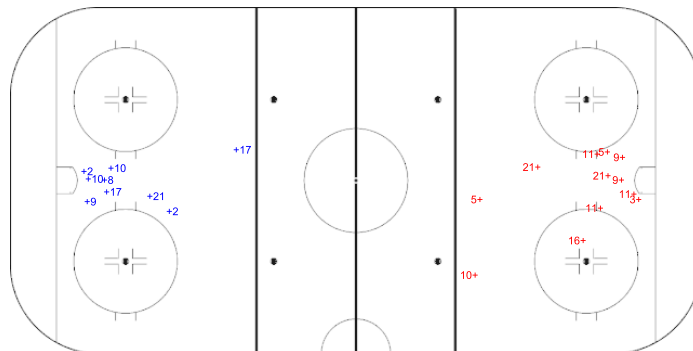

GK 20 of AUT

Shots by ITA

Goals (o): 0 SSG (+): 9
 SSP (-): 0 SPG (-): 0

GK 20 of AUT

Period: 2

Shots by AUT

Goals (o): 0 SSG (+): 12
 SSP (-): 0 SPG (-): 0

GK 1 of ITA