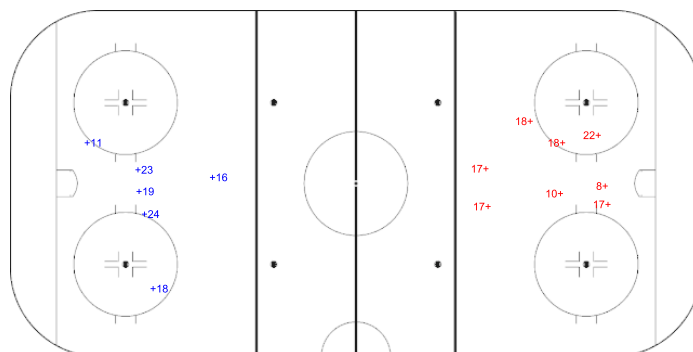

Shots by AUT

Goals (o): 0 SSG (+): 6
 SSP (-): 0 SPG (-): 0

GK 1 of ITA

Period: 3

Shots by ITA

Goals (o): 0 SSG (+): 8
 SSP (-): 0 SPG (-): 0

GK 20 of AUT

Shots by AUT