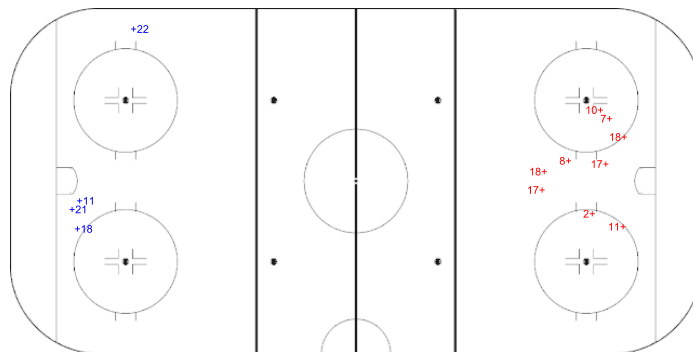

SHOT CHART

ITA - AUT

Shots by AUT

Goals (o): 0 SSG (+): 4
 SSP (-): 0 SPG (-): 0

GK 1 of ITA

Period: 1

Shots by ITA

Goals (o): 0 SSG (+): 9
 SSP (-): 0 SPG (-): 0