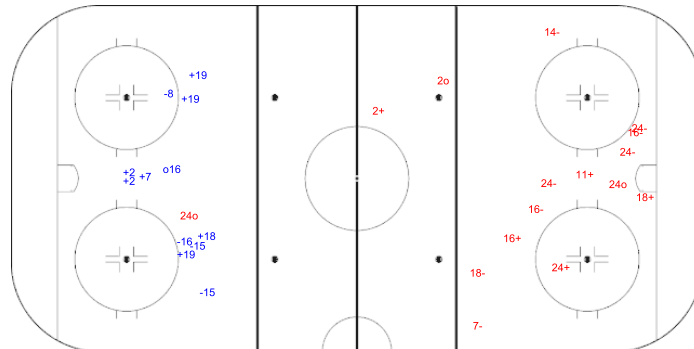

GK 20 of NED

Shots by POL

Goals (o): 1 SSG (+): 10
SSP (-): 0 SPG (-): 4

GK 20 of NED

NED → Period: 2 ← POL

Shots by NED

Goals (o): 0 SSG (+): 7
SSP (-): 0 SPG (-): 6

GK 1 of POL

Shots by NED

Goals (o): 1 SSG (+): 7
SSP (-): 0 SPG (-): 4

GK 1 of POL

POL → Period: 3 ← NED

Shots by POL

Goals (o): 3 SSG (+): 5
SSP (-): 0 SPG (-): 8

GK 20 of NED

Legend:			
GK	Goalkeeper	SPG	Shots past goal
SSG	Shots saved by goalkeeper	SSP	Shots saved by player