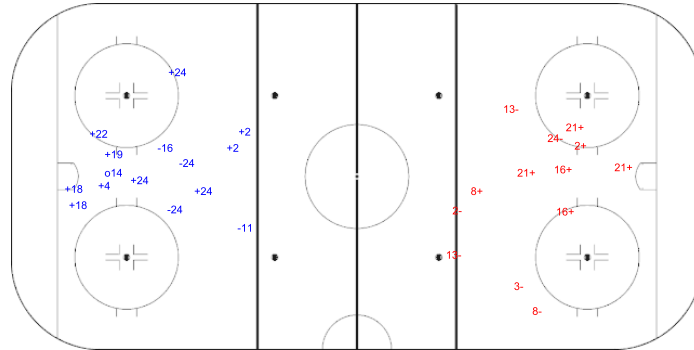

SHOT CHART

POL - NED

Shots by NED

Goals (o): 1 SSG (+): 10
SSP (-): 0 SPG (-): 8

GK 1 of POL

POL → Period: 1 ← NED

Shots by POL

Goals (o): 0 SSG (+): 3
SSP (-): 0 SPG (-): 1

GK 20 of NED

Shots by POL

Goals (o): 1 SSG (+): 10
SSP (-): 0 SPG (-): 4

GK 20 of NED

NED → Period: 2 ← POL

Shots by NED

Goals (o): 0 SSG (+): 7
SSP (-): 0 SPG (-): 6

GK 1 of POL

Shots by NED

Goals (o): 1 SSG (+): 7
SSP (-): 0 SPG (-): 4

GK 1 of POL

POL → Period: 3 ← NED

Shots by POL

Goals (o): 3 SSG (+): 5
SSP (-): 0 SPG (-): 8

GK 20 of NED

Legend:			
GK	Goalkeeper	SPG	Shots past goal
SSG	Shots saved by goalkeeper	SSP	Shots saved by player