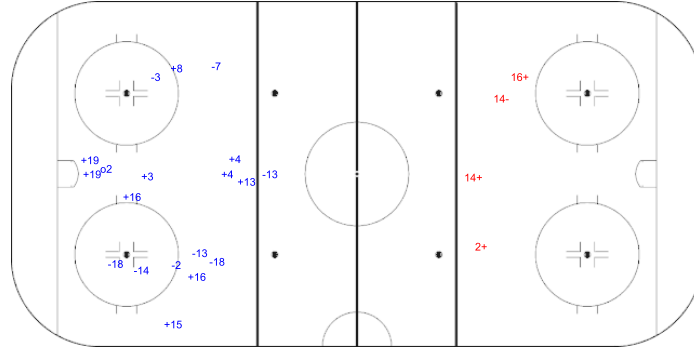

SHOT CHART

POL - NED

Shots by NED

Goals (o): 1 SSG (+): 10
SSP (-): 0 SPG (-): 8

GK 1 of POL

POL → Period: 1 ← NED

Shots by POL

Goals (o): 0 SSG (+): 3
SSP (-): 0 SPG (-): 1

GK 20 of NED

Shots by POL

Goals (o): 1 SSG (+): 10
SSP (-): 0 SPG (-): 4

GK 20 of NED

NED → Period: 2 ← POL

Shots by NED

Goals (o): 0 SSG (+): 7
SSP (-): 0 SPG (-): 6

GK 1 of POL