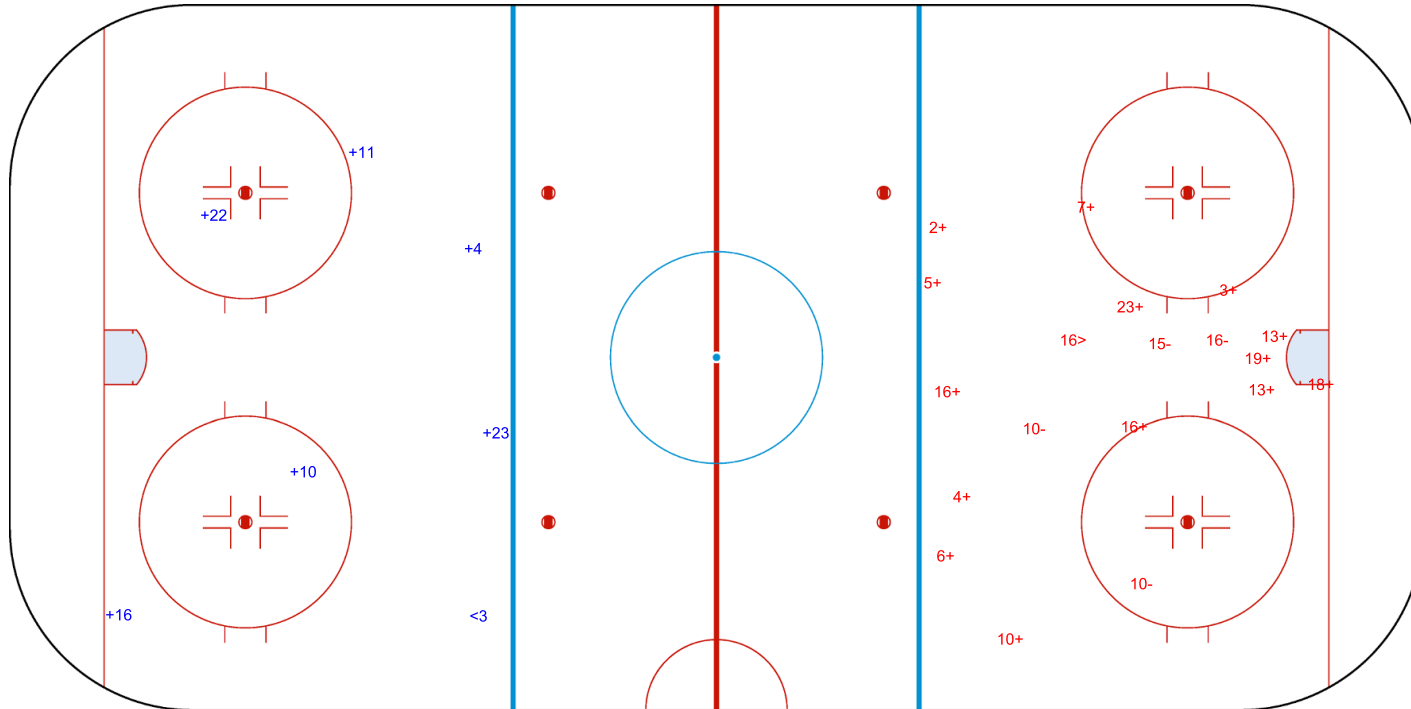

SHOT CHART

ESP - TPE

Shots by TPE

Goals (o): 0 SSG (+): 6
SSP (<): 1 SPG (-): 0

GK 25 of ESP

1st Period

Shots by ESP

Goals (o): 0 SSG (+): 14
SSP (>): 1 SPG (-): 4

GK 25 of TPE

Shots by ESP

Goals (o): 4

SSG (+): 8

SSP (<): 0

SPG (-): 2

GK 25 of TPE

2nd Period