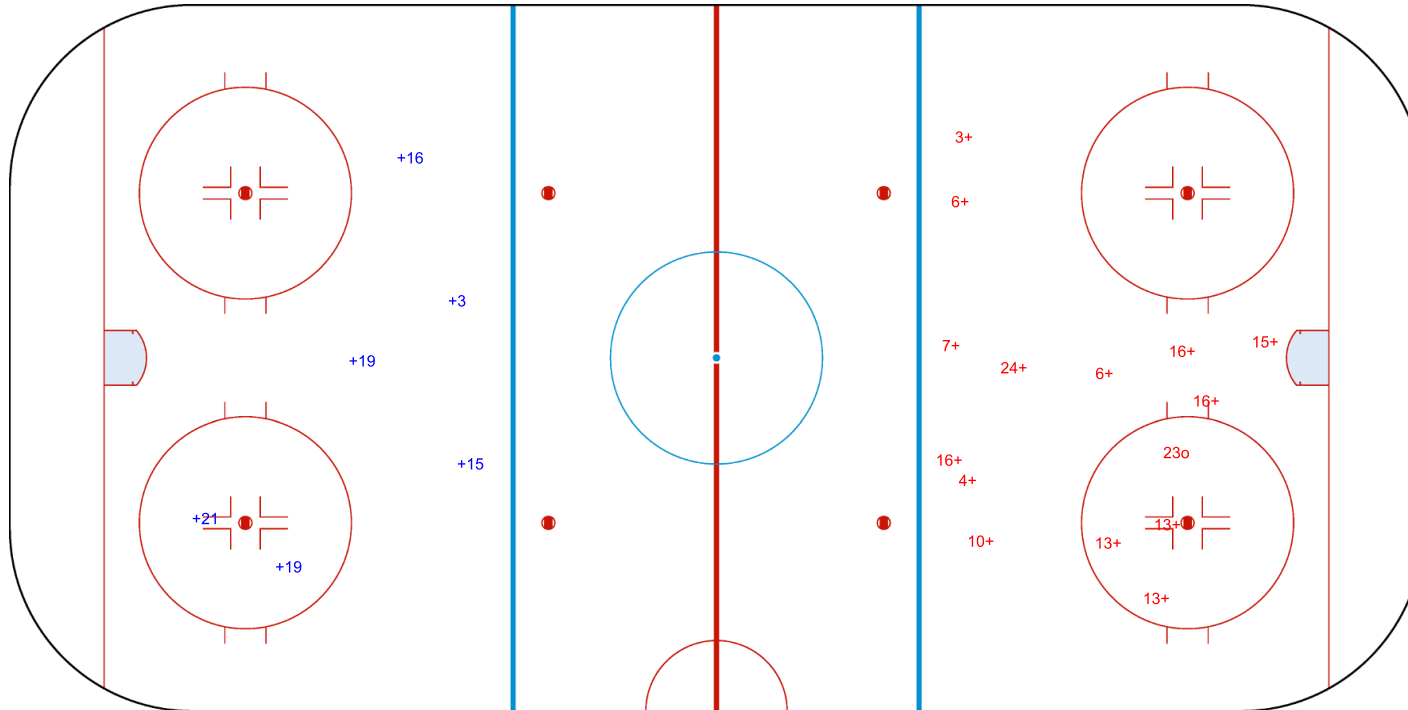

SSP (>): 0

SPG (-): 0

GK 25 of TPE

Legend:					
GK	Goalkeeper	SPG	Shots past goal	SSG	Shots saved by goalkeeper
				SSP	Shots saved by player