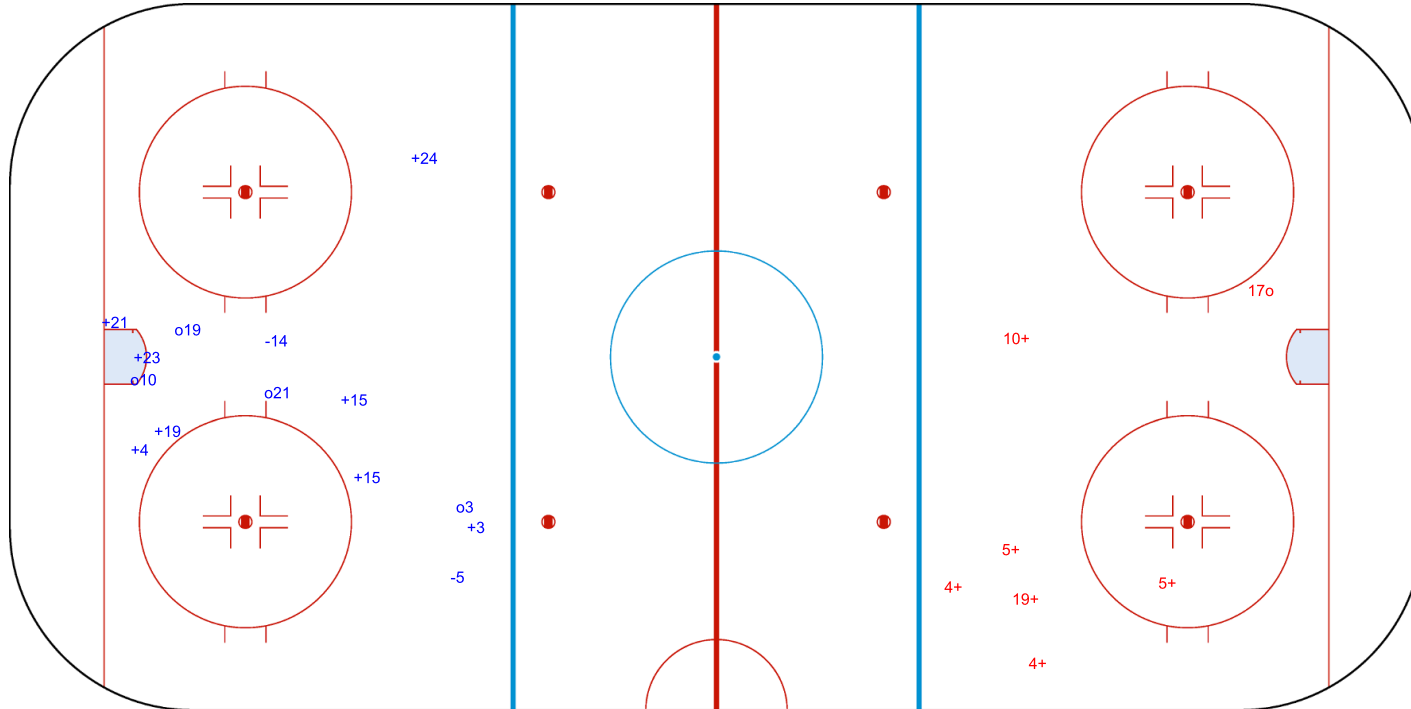

Shots by TPE

Goals (o): 1

SSG (+): 6

SSP (>): 0

SPG (-): 0

GK 25 of ESP

Shots by TPE

Goals (o): 0