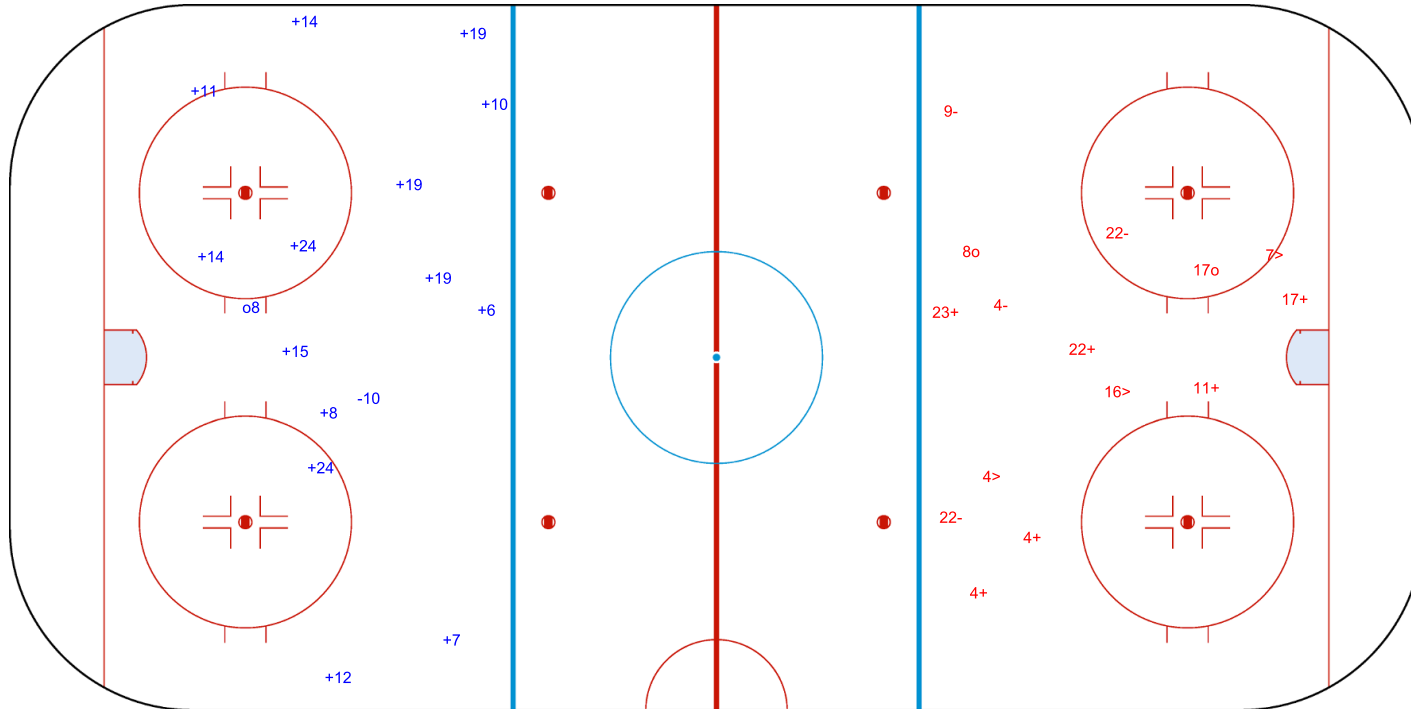

SHOT CHART

TPE - BEL

1st Period

Shots by BEL

Goals (o): 1

SSP (<): 0

SSG (+): 14

SPG (-): 1

GK 25 of TPE

Shots by TPE

Goals (o): 2

SSP (>): 3

SSG (+): 6

SPG (-): 4

GK 1 of BEL

Shots by TPE