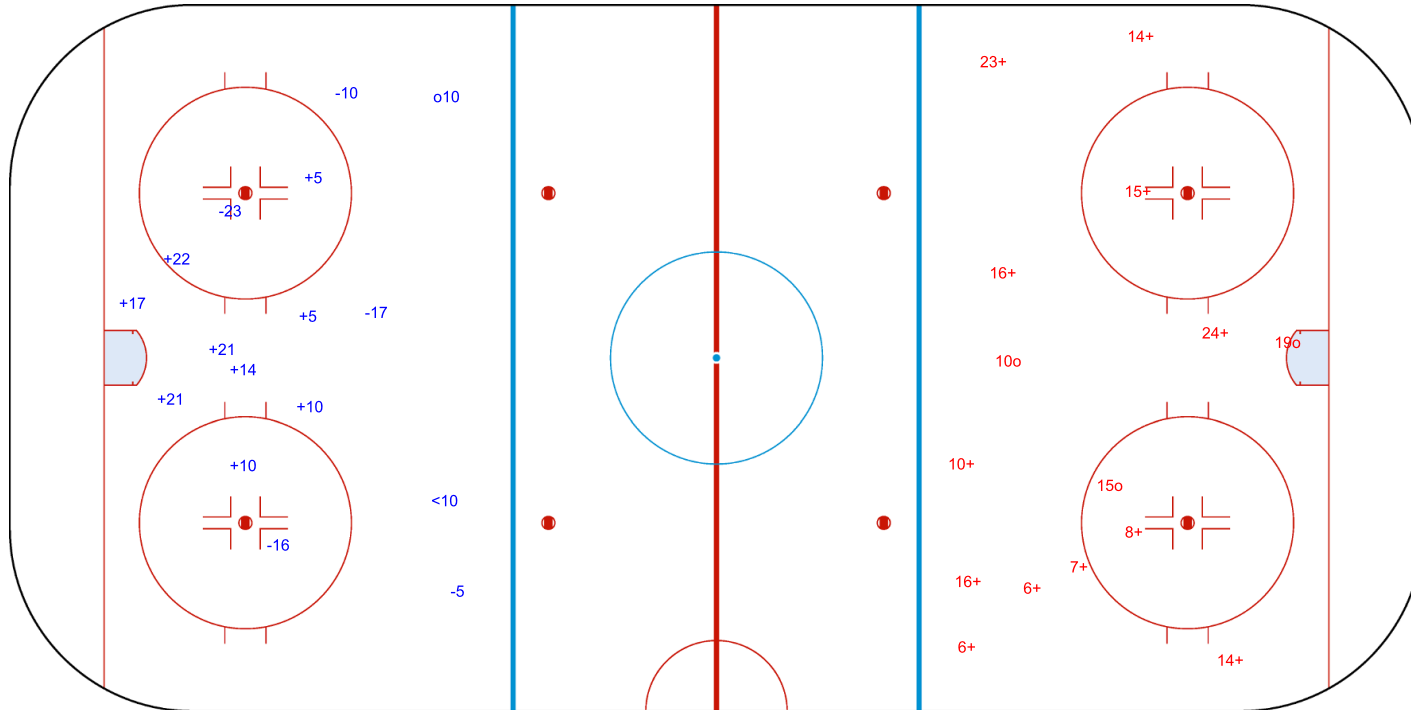

Shots by TPE

Goals (o): 1   SSG (+): 9
SSP (<): 1   SPG (-): 5

GK 1 of BEL

2nd Period

Shots by BEL

Goals (o): 3   SSG (+): 12
SSP (>): 0   SPG (-): 0

GK 25 of TPE