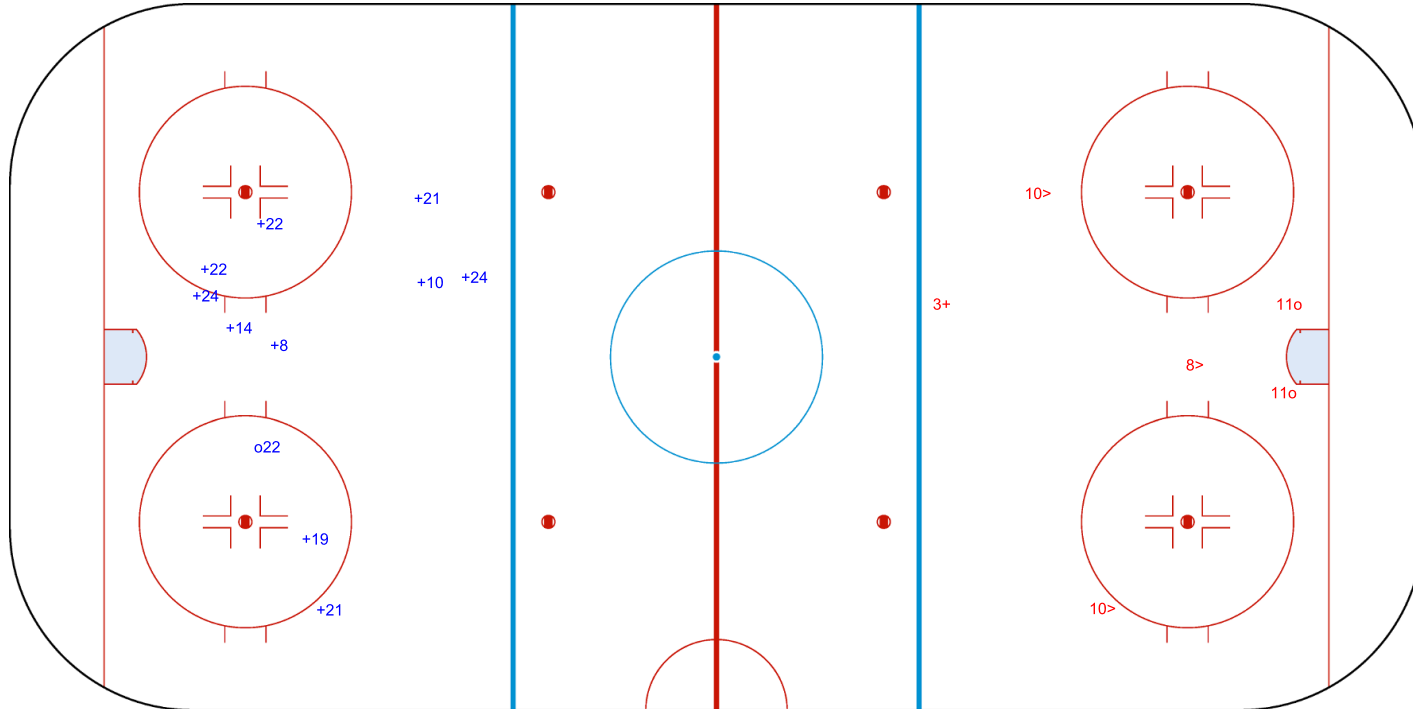

Goals (o): 1 SSG (+): 9
SSP (<): 1 SPG (-): 5

GK 1 of BEL

2nd Period

Shots by BEL

Goals (o): 3 SSG (+): 12
SSP (>): 0 SPG (-): 0

GK 25 of TPE

Shots by BEL
Goals (o): 1
SSP (<): 0

SSG (+): 10
SPG (-): 0

GK 25 of TPE

TPE → 3rd Period ← BEL

Shots by TPE
Goals (o): 2
SSP (>): 3

SSG (+): 1
SPG (-): 0

GK 1 of BEL

Shots by BEL

Goals (o): 0

SSG (+): 0