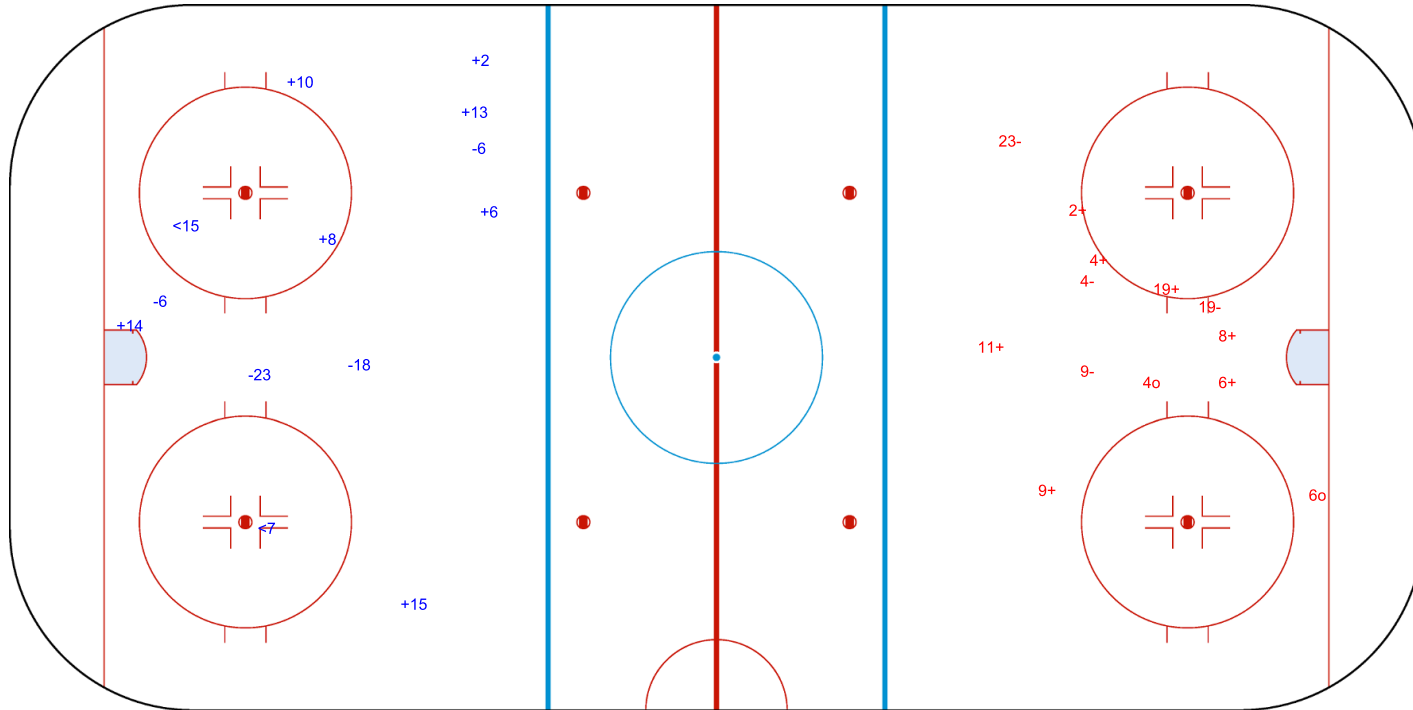

SHOT CHART
NED - CHN

Shots by CHN
Goals (o): 0
SSP (-): 2
SSG (+): 7
SPG (-): 4

GK 20 of NED

Period: 3

Shots by NED
Goals (o): 2
SSP (>): 0
SSG (+): 7
SPG (-): 4

GK 25 of CHN

Legend:		
GK	Goalkeeper	
SPG	Shots past goal	
SSG	Shots saved by goalkeeper	
SSP	Shots saved by player	