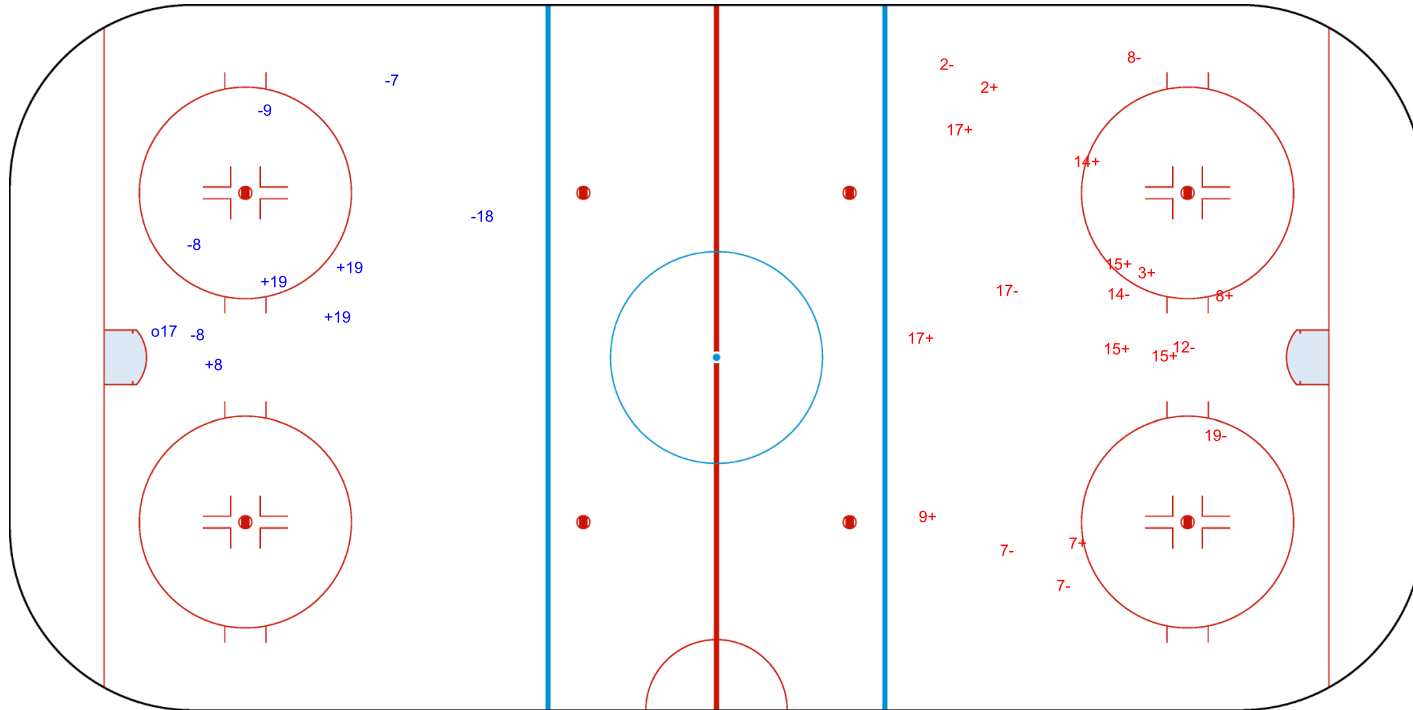

SHOT CHART
GBR - SLO

Shots by SLO
Goals (o): 1
SSP (-): 0
SSG (+): 4
SPG (-): 5

GK 1 of GBR

Period: 2

Shots by GBR
Goals (o): 0
SSP (>): 0
SSG (+): 11
SPG (-): 8

GK 20 of SLO

Legend:		
GK	Goalkeeper	
SPG	Shots past goal	
SSG	Shots saved by goalkeeper	
SSP	Shots saved by player	