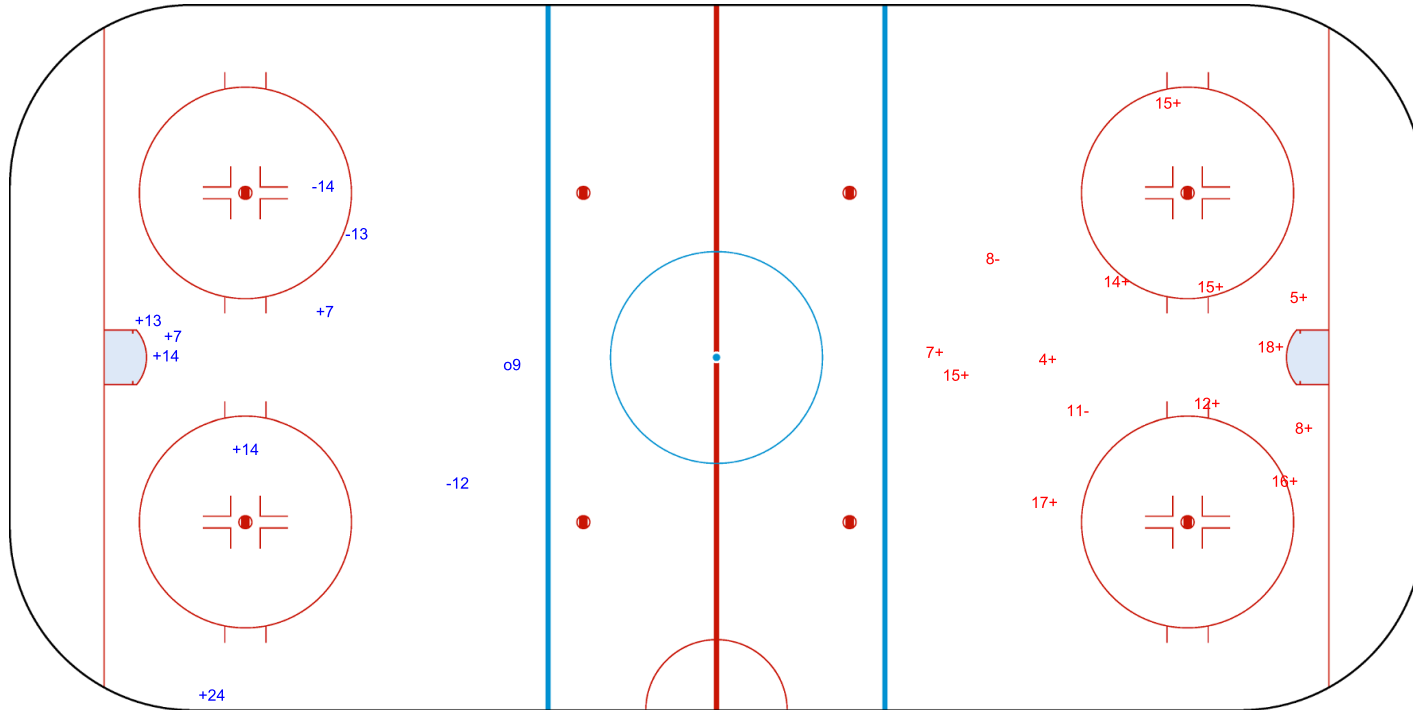

SHOT CHART

ESP - GBR

Shots by ESP

Goals (o): 1   SSG (+): 6
SSP (-): 0   SPG (-): 3

GK 1 of GBR

Period: 1

Shots by GBR

Goals (o): 0   SSG (+): 12
SSP (>): 0   SPG (-): 2

GK 20 of ESP

Legend:	
GK	Goalkeeper
SPG	Shots past goal
SSG	Shots saved by goalkeeper
SSP	Shots saved by player