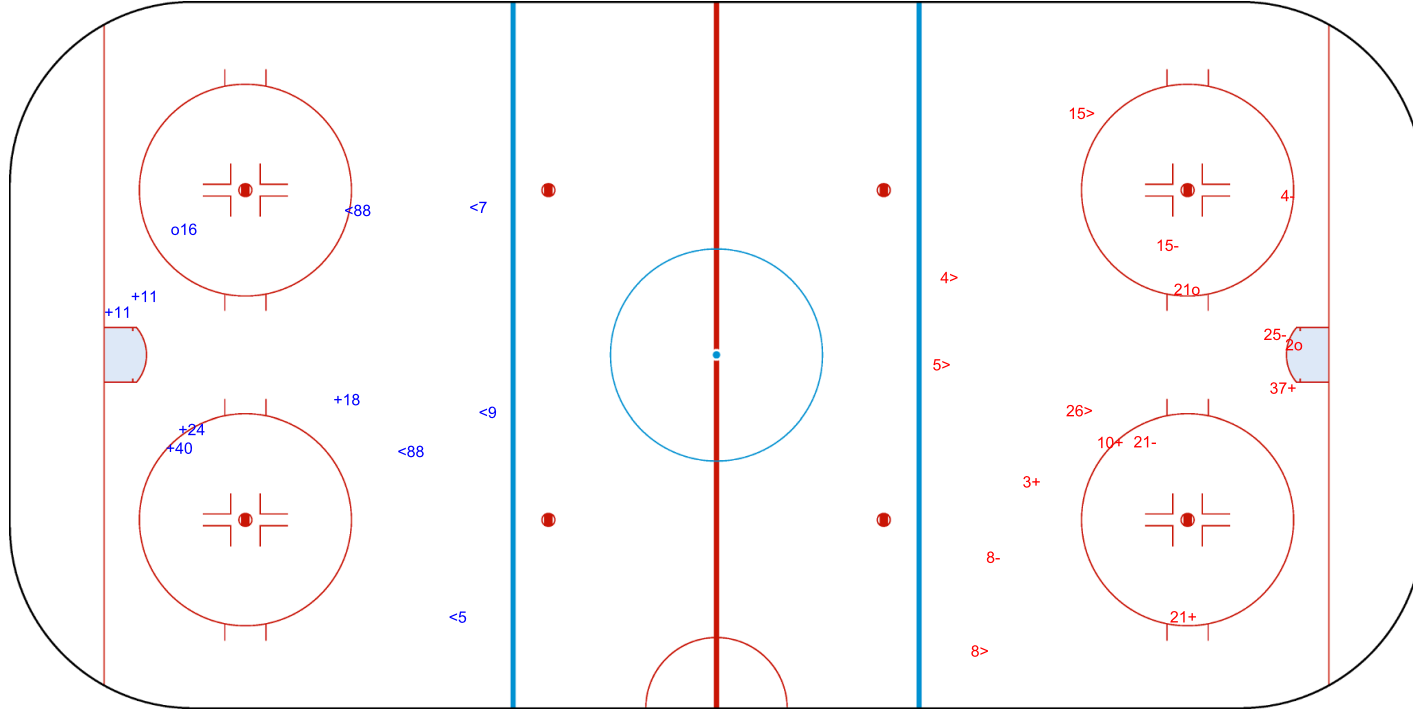

2025

WOMEN'S WORLD CHAMPIONSHIP CZECHIA Ceske Budejovice

Czechia Ceske Budejovice ARENA CESKE BUDEJOVICE

WED 9 APR 2025 START TIME 15:00

IIHF WOMEN'S WORLD CHAMPIONSHIP

PRELIMINARY ROUND - GROUP A, GAME 2

INTERNATIONAL ICE HOCKEY FEDERATION

Shots by FIN
Goals (o): 1
SSP (<): 5

GK 31 of USA

USA 2nd Period FIN

Shots by USA
Goals (o): 2
SSP (>): 5

GK 1 of FIN