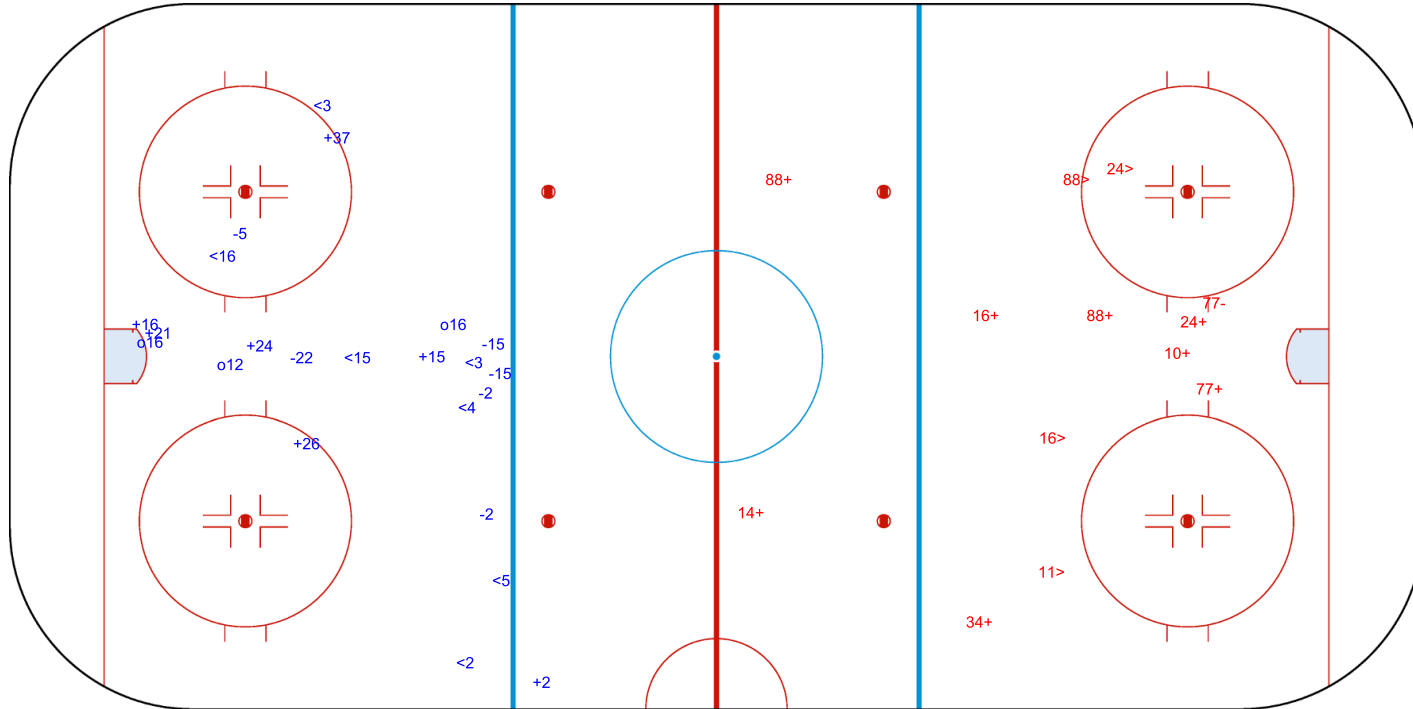

SHOT CHART  
FIN - USA

Shots by USA  
Goals (o): 3  
SSP (<): 7  
SSG (+): 7  
SPG (-): 6

GK 1 of FIN

FIN → 1st Period ← USA

Shots by FIN  
Goals (o): 0  
SSP (>): 4  
SSG (+): 8  
SPG (-): 1

GK 31 of USA

2025