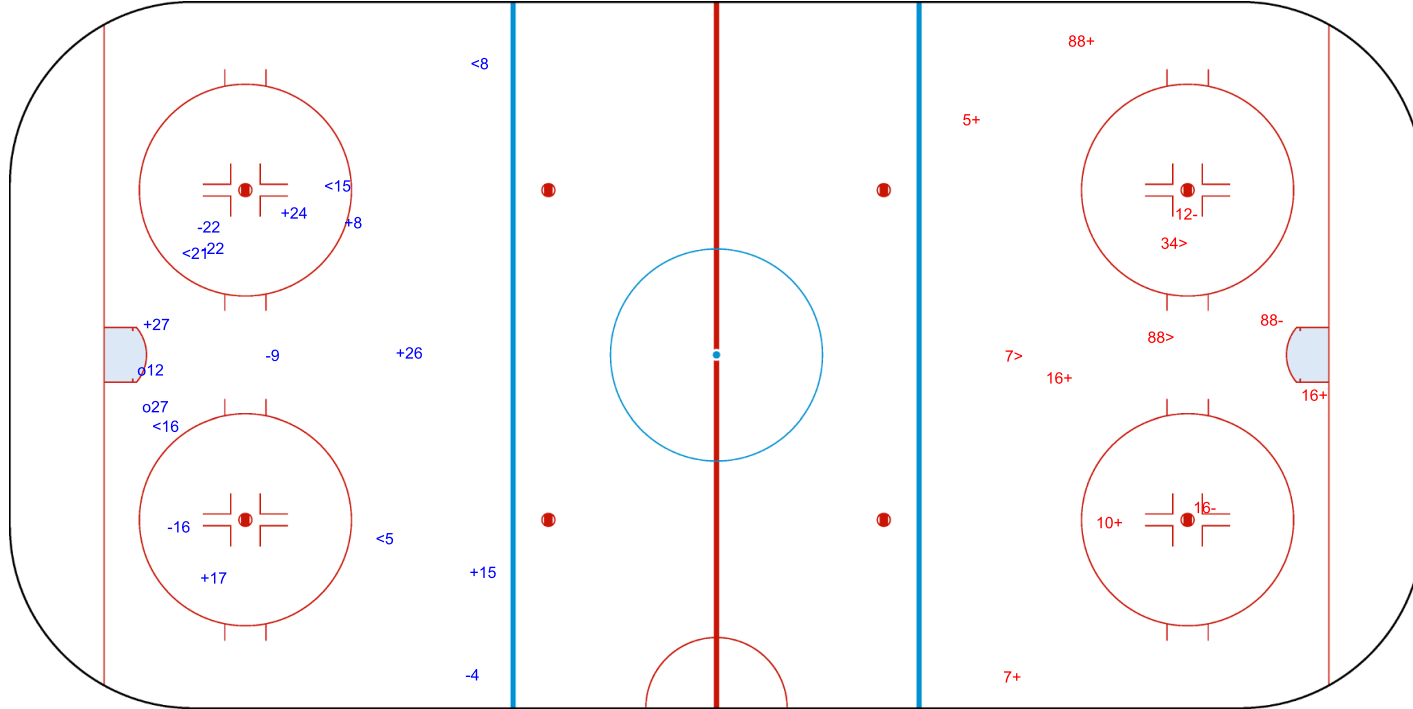

Shots by USA

Goals (o): 2 SSG (+): 6
SSP (-): 5 SPG (-): 5

GK 1 of FIN

FIN 3rd Period USA

Shots by FIN

Goals (o): 0 SSG (+): 6
SSP (>): 3 SPG (-): 3

GK 31 of USA

Legend:	
GK	Goalkeeper
SPG	Shots past goal
SSG	Shots saved by goalkeeper
SSP	Shots saved by player