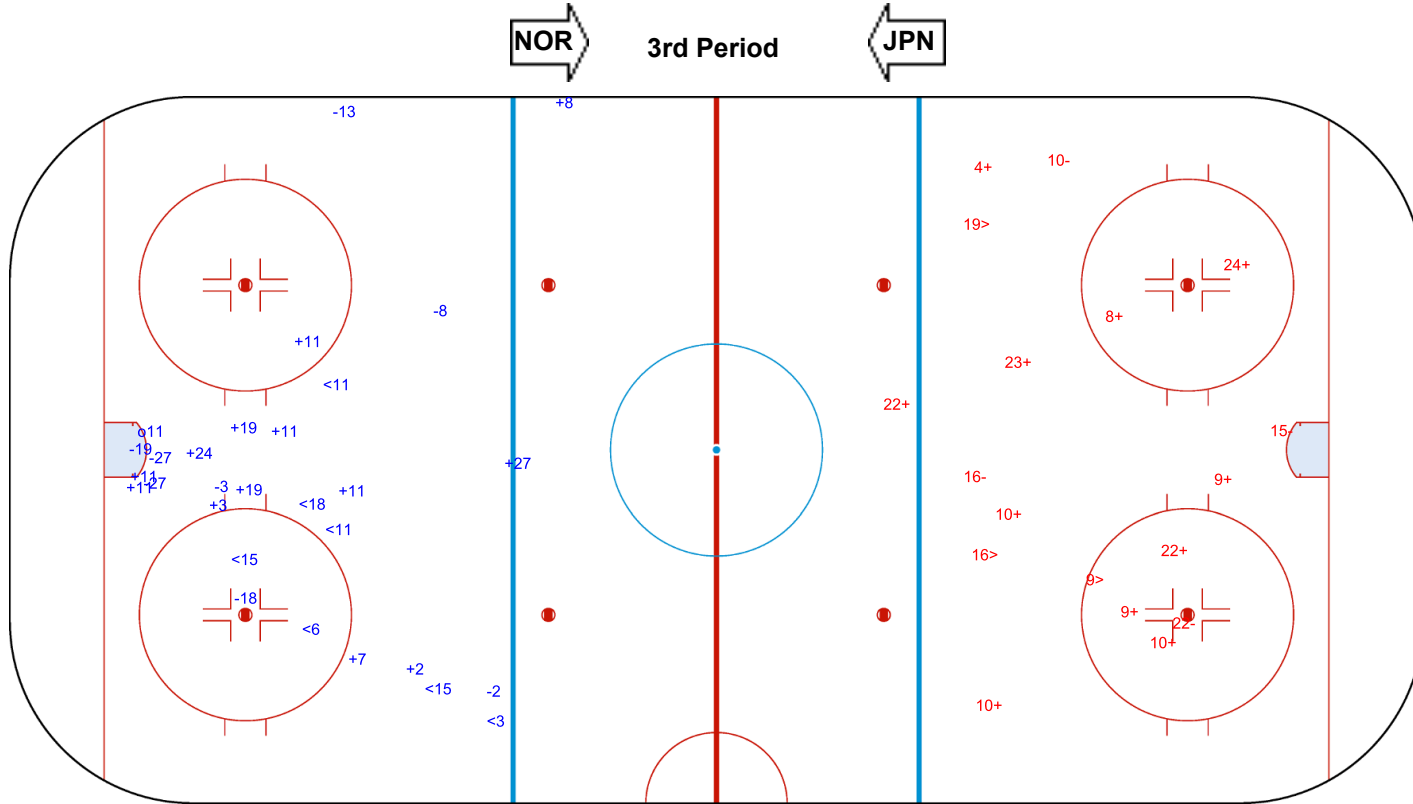

2025

WOMEN'S WORLD CHAMPIONSHIP CZECHIA Ceske Budejovice

Czechia Ceske Budejovice ARENA CESKE BUDEJOVICE

THU 10 APR 2025 START TIME 11:00

IIHF WOMEN'S WORLD CHAMPIONSHIP

INTERNATIONAL ICE HOCKEY FEDERATION

PRELIMINARY ROUND - GROUP B, GAME 4

Shots by JPN Goals (o): 1 SSG (+): 13 SSP (<): 7 SPG (-): 8

Shots by NOR Goals (o): 0 SSG (+): 11 SSP (>): 3 SPG (-): 4

GK 1 of NOR

GK 20 of JPN

Legend:	GK Goalkeeper	SPG Shots past goal	SSG Shots saved by goalkeeper	SSP Shots saved by player