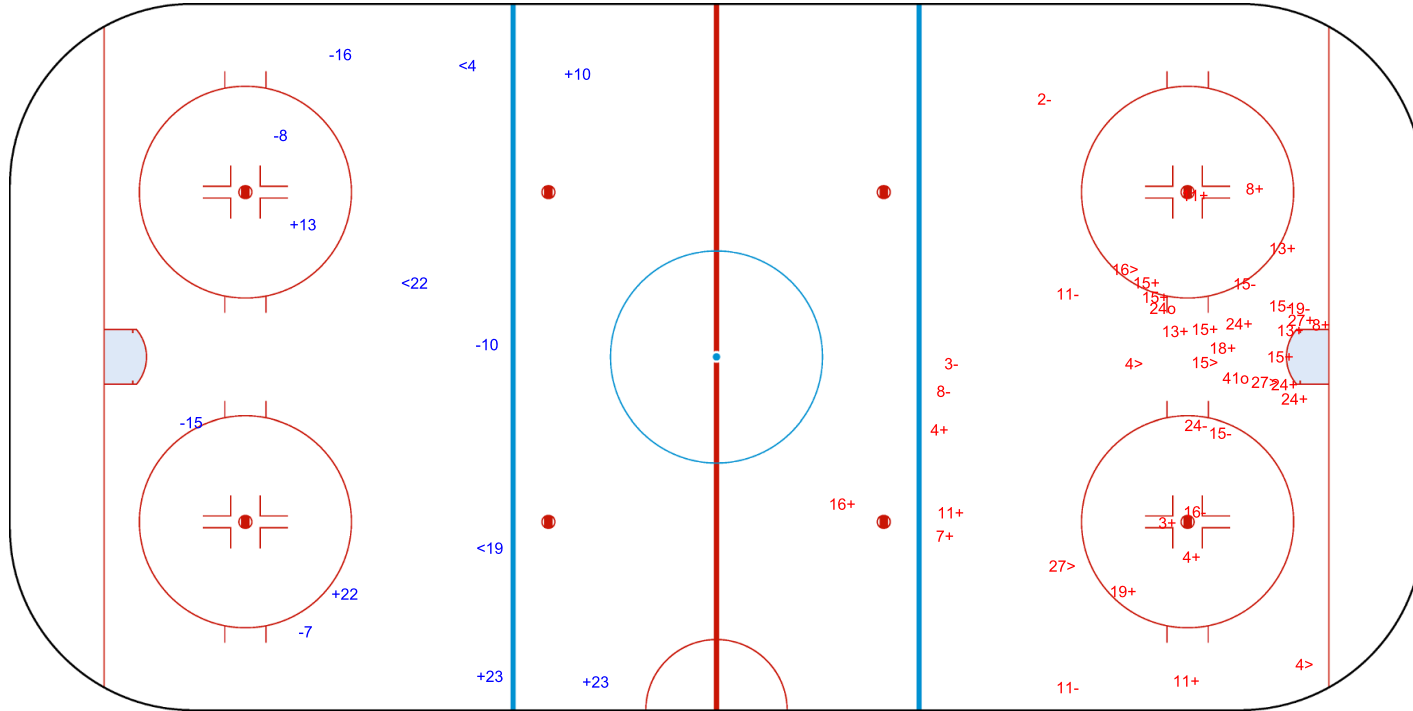

SHOT CHART

JPN - NOR

1st Period

Shots by JPN
Goals (o): 2 SSG (+): 16
SSP (-): 3 SPG (-): 6

Shots by NOR
Goals (o): 2 SSG (+): 9
SSP (>): 3 SPG (-): 8

GK 1 of NOR

GK 20 of JPN

2025

WOMEN'S WORLD CHAMPIONSHIP CZECHIA Ceske Budejovice

Czechia Ceske Budejovice ARENA CESKE BUDEJOVICE

THU 10 APR 2025 START TIME 11:00

IIHF WOMEN'S WORLD CHAMPIONSHIP

PRELIMINARY ROUND - GROUP B, GAME 4

INTERNATIONAL ICE HOCKEY FEDERATION

Shots by NOR

Goals (o): 0 SSG (+): 5
SSP (<): 3 SPG (-): 5

GK 20 of JPN

JPN 2nd Period NOR

Shots by JPN

Goals (o): 2 SSG (+): 23
SSP (>): 6 SPG (-): 11

GK 1 of NOR

2025