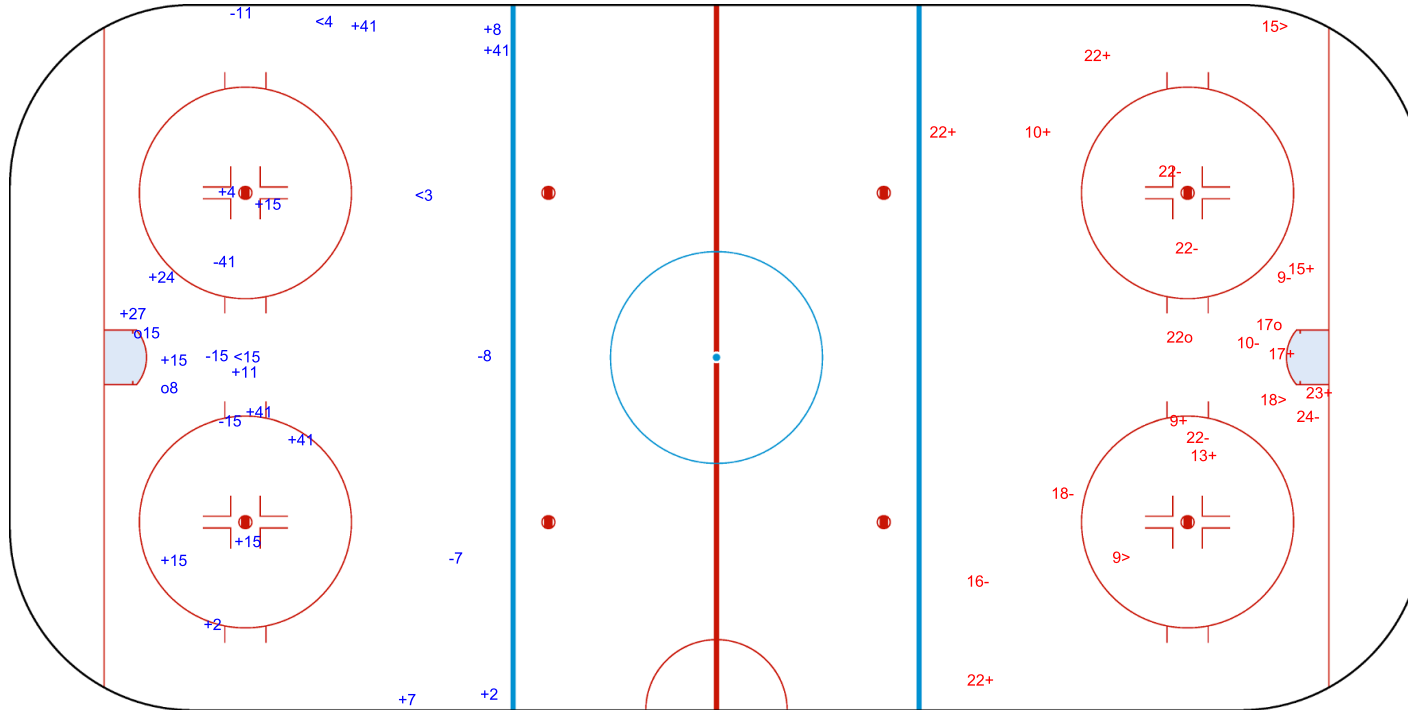

SHOT CHART

JPN - NOR

1st Period

Shots by JPN
Goals (o): 2 SSG (+): 16
SSP (-): 3 SPG (-): 6

Shots by NOR
Goals (o): 2 SSG (+): 9
SSP (>): 3 SPG (-): 8

GK 1 of NOR

GK 20 of JPN

2025