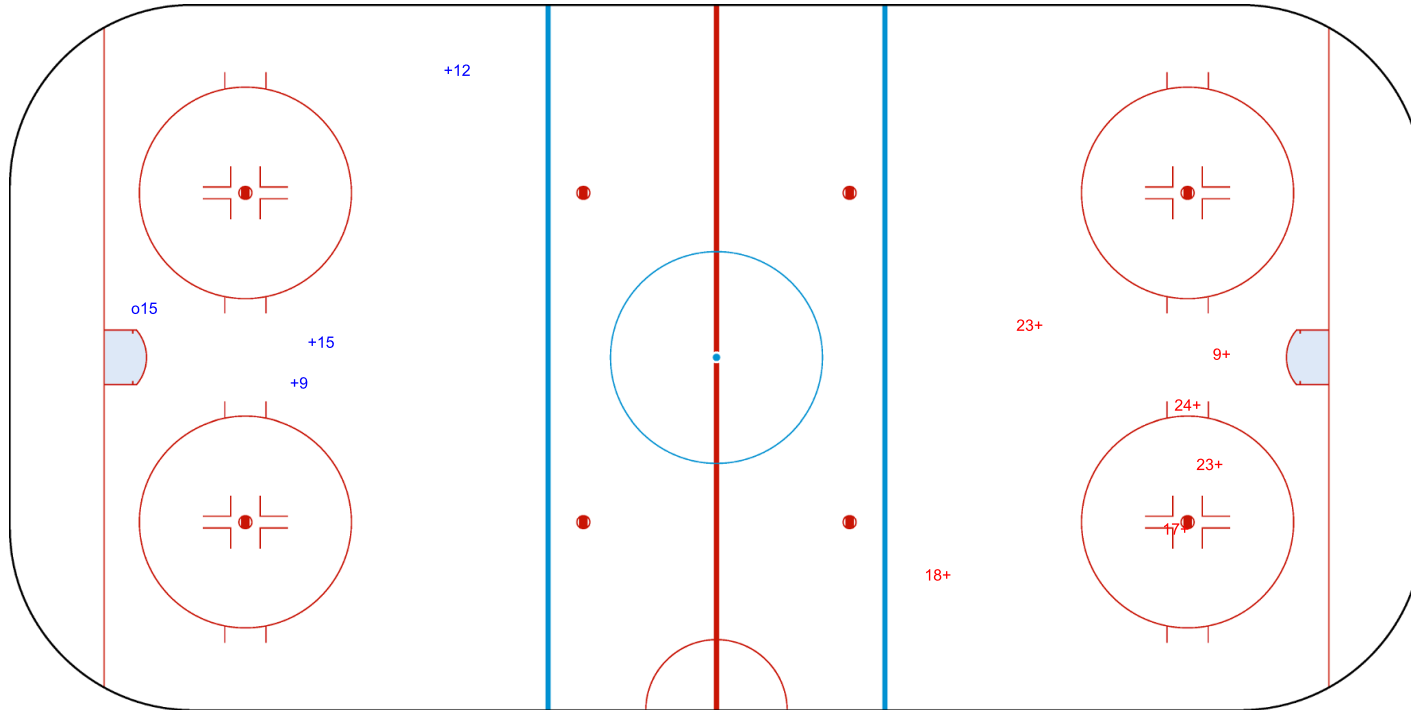

**SHOT CHART**

**NZL - TPE**

**Period: 3**

Shots by TPE

Goals (o): 1    SSG (+): 3  
 SSP (-): 0    SPG (-): 0

Shots by NZL

Goals (o): 0    SSG (+): 6  
 SSP (>): 0    SPG (-): 0

GK 1 of NZL

GK 20 of TPE

Legend:	
<b>GK</b> Goalkeeper	<b>SSP</b> Shots saved by player
<b>SPG</b> Shots past goal	<b>SSG</b> Shots saved by goalkeeper