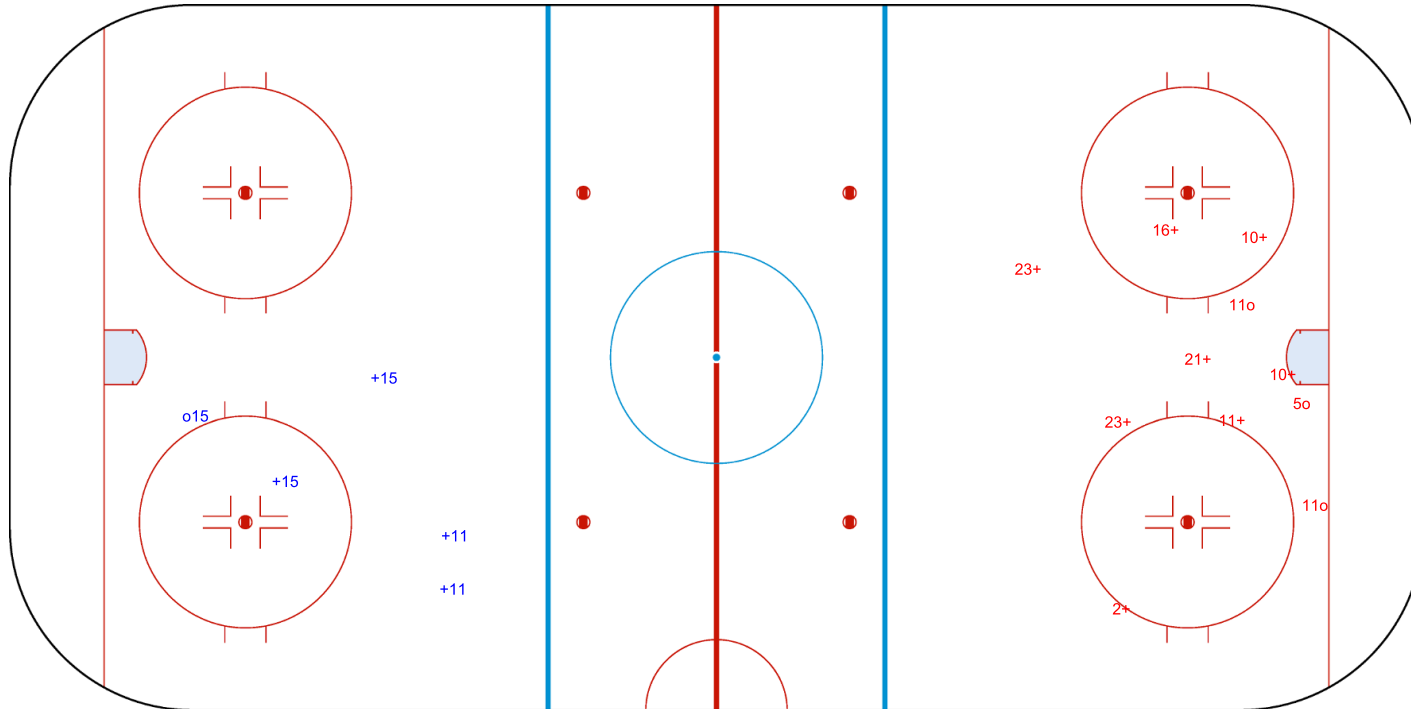

SHOT CHART

ISL - ROU

Shots by ROU

Goals (o): 1   SSG (+): 4
SSP (-): 0   SPG (-): 0

GK 20 of ISL

Period: 1

Shots by ISL

Goals (o): 3   SSG (+): 8
SSP (>): 0   SPG (-): 0

GK 1 of ROU

Legend:		
GK	Goalkeeper	
SPG	Shots past goal	
SSG	Shots saved by goalkeeper	
SSP	Shots saved by player