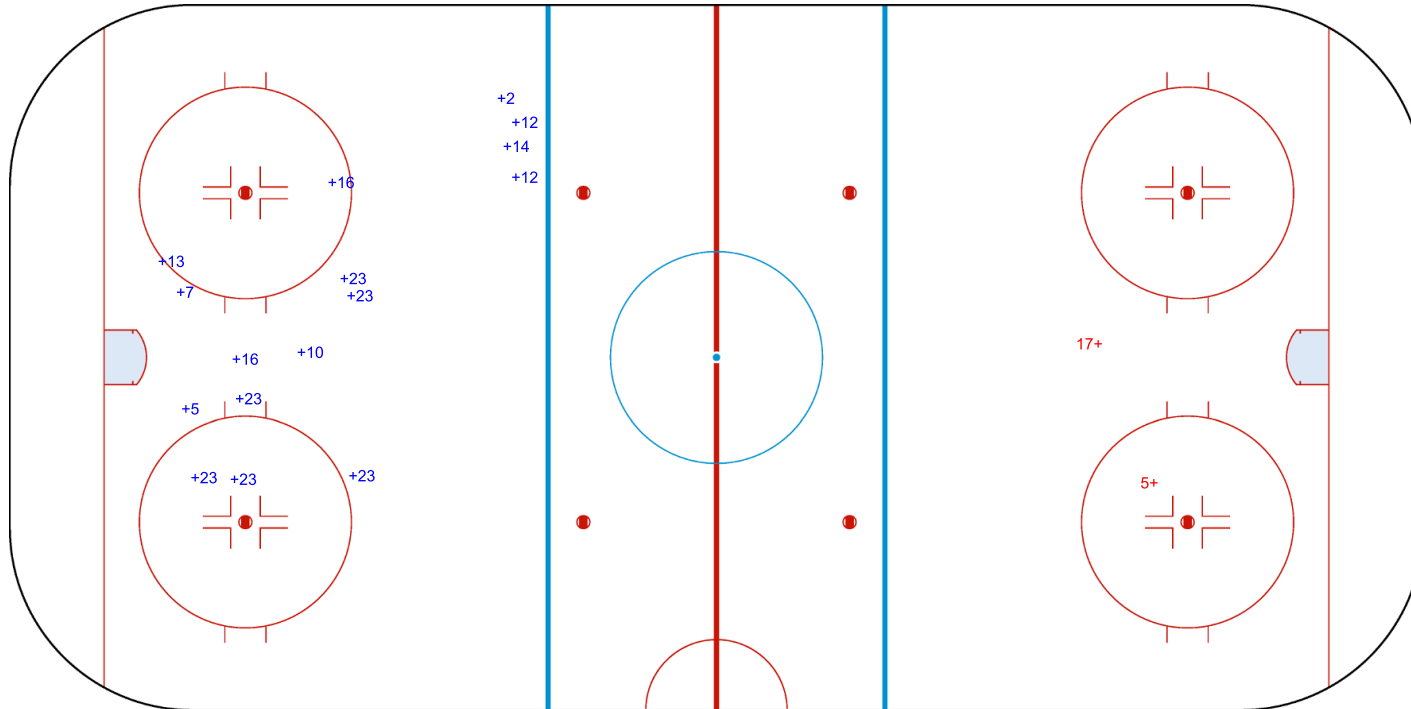

**SHOT CHART**

**ISL - NZL**

**Period: 2**

Shots by ISL  
 Goals (o): 0  
 SSP (<): 0  
 SSG (+): 16  
 SPG (-): 0

Shots by NZL  
 Goals (o): 0  
 SSP (>): 0  
 SSG (+): 2  
 SPG (-): 0

GK 1 of NZL

GK 20 of ISL