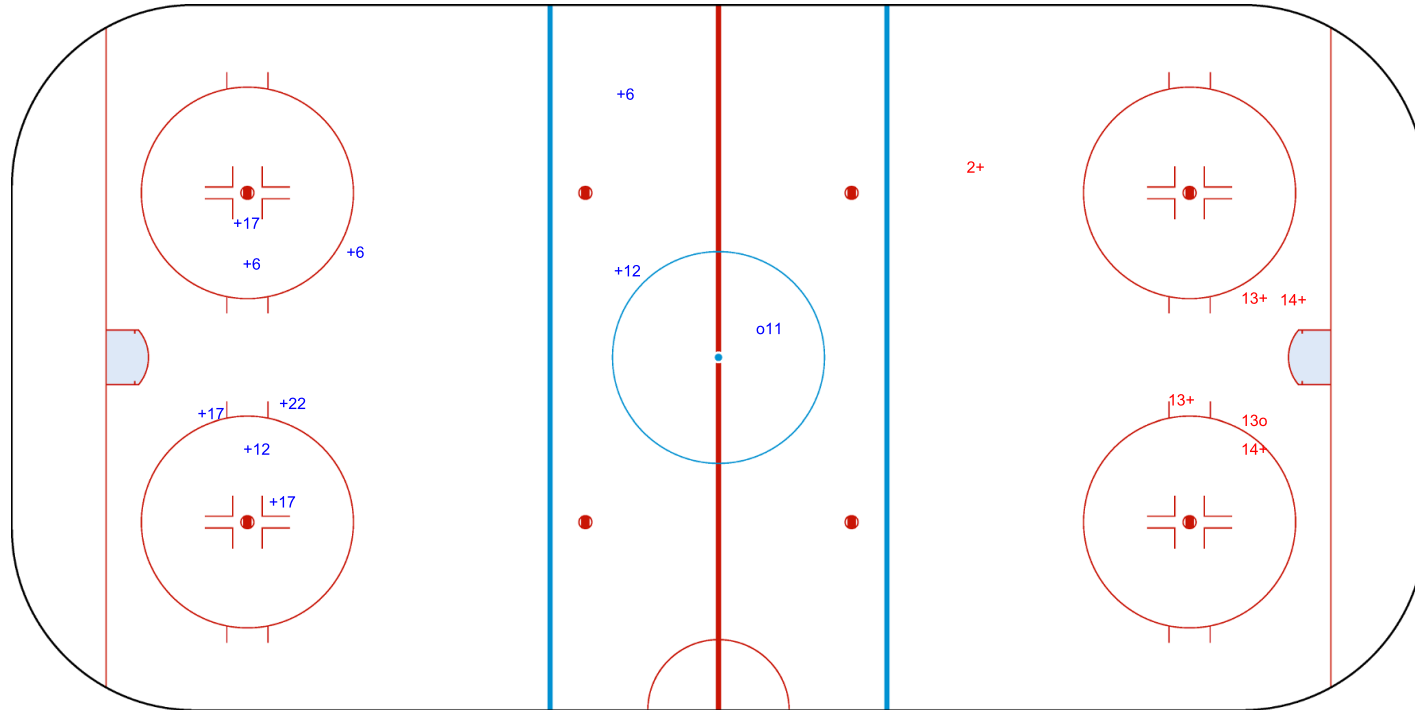

SHOT CHART
ROU - CRO

Shots by CRO
 Goals (o): 1 SSG (+): 9
 SSP (-): 0 SPG (-): 0

ROU **Period: 3** **CRO**

Shots by ROU
 Goals (o): 1 SSG (+): 5
 SSP (>): 0 SPG (-): 0

| | | | | | |
|----------------|---------------------------|----------------------|----------------------------|--------------------------------------|----------------------------------|
| Legend: | ENG Empty net goal | GK Goalkeeper | SPG Shots past goal | SSG Shots saved by goalkeeper | SSP Shots saved by player |
|----------------|---------------------------|----------------------|----------------------------|--------------------------------------|----------------------------------|