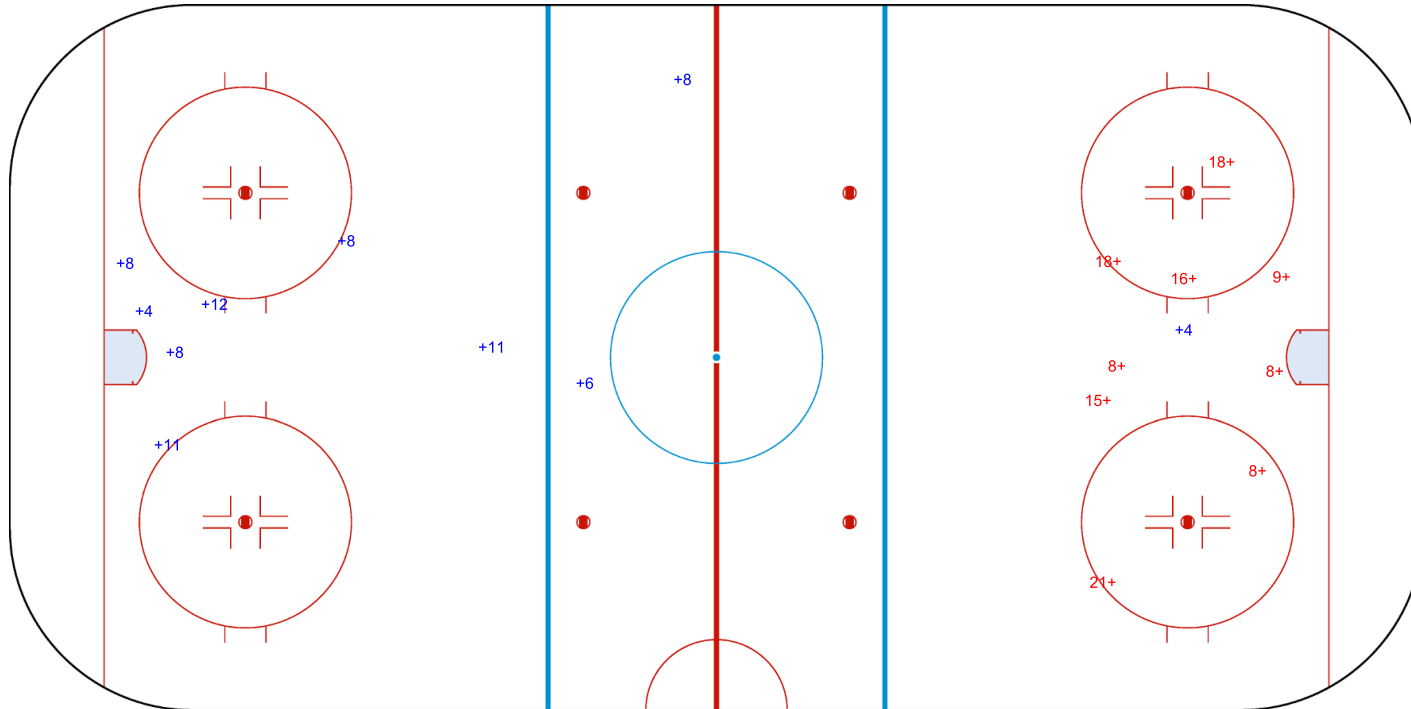

**SHOT CHART**  
**CRO - TPE**

Shots by CRO  
 Goals (o): 0  
 SSP (-): 0  
 SSG (+): 10  
 SPG (-): 0

GK 20 of TPE

GK 25 of TPE

**TPE** → **Period: 3** ← **CRO**

Shots by TPE  
 Goals (o): 0  
 SSP (>): 0  
 SSG (+): 9  
 SPG (-): 0

GK 1 of CRO

Legend:	
<b>GK</b>	Goalkeeper
<b>SPG</b>	Shots past goal
<b>SSG</b>	Shots saved by goalkeeper
<b>SSP</b>	Shots saved by player