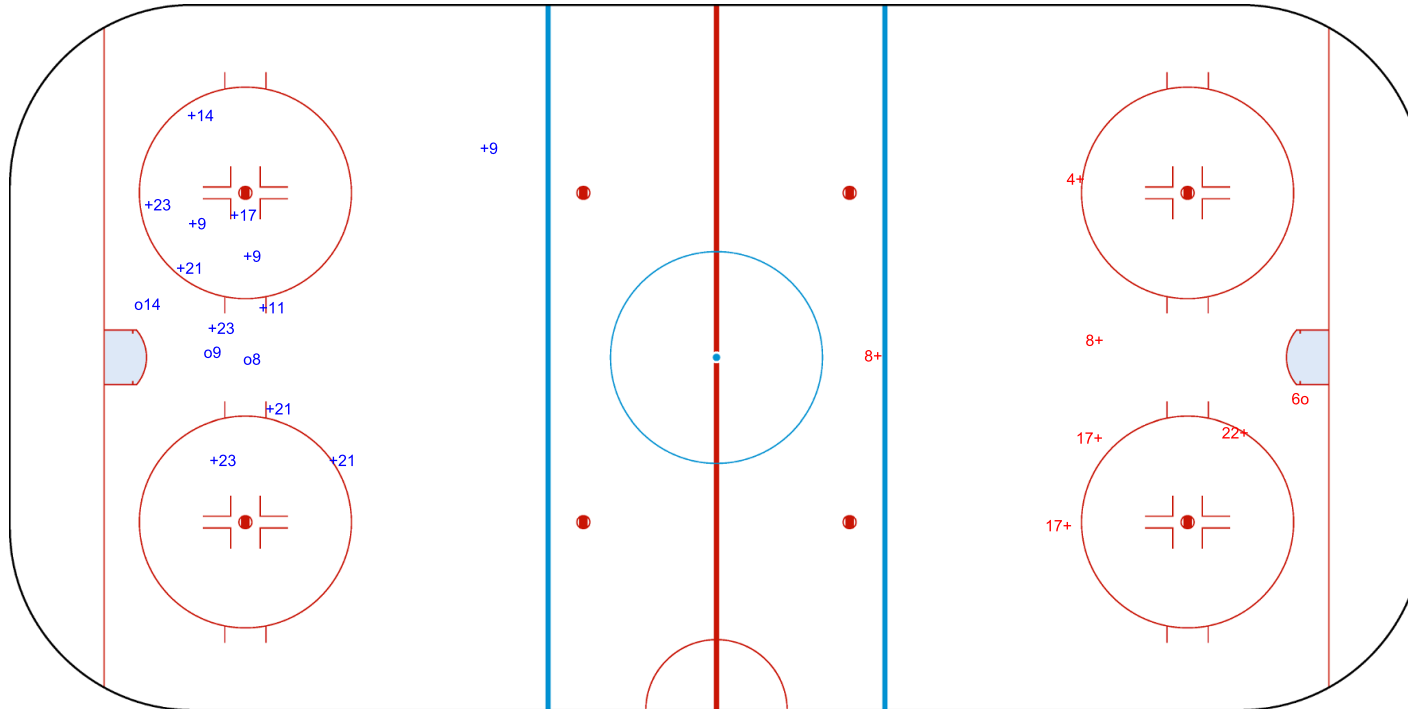

SHOT CHART

NZL - CRO

Period: 3

Shots by NZL
 Goals (o): 3
 SSP (<): 0
 SSG (+): 12
 SPG (-): 0

Shots by CRO
 Goals (o): 1
 SSP (>): 0
 SSG (+): 6
 SPG (-): 0

GK 1 of CRO

GK 20 of NZL

Legend:	
GK Goalkeeper	SSP Shots saved by player
SPG Shots past goal	SSG Shots saved by goalkeeper