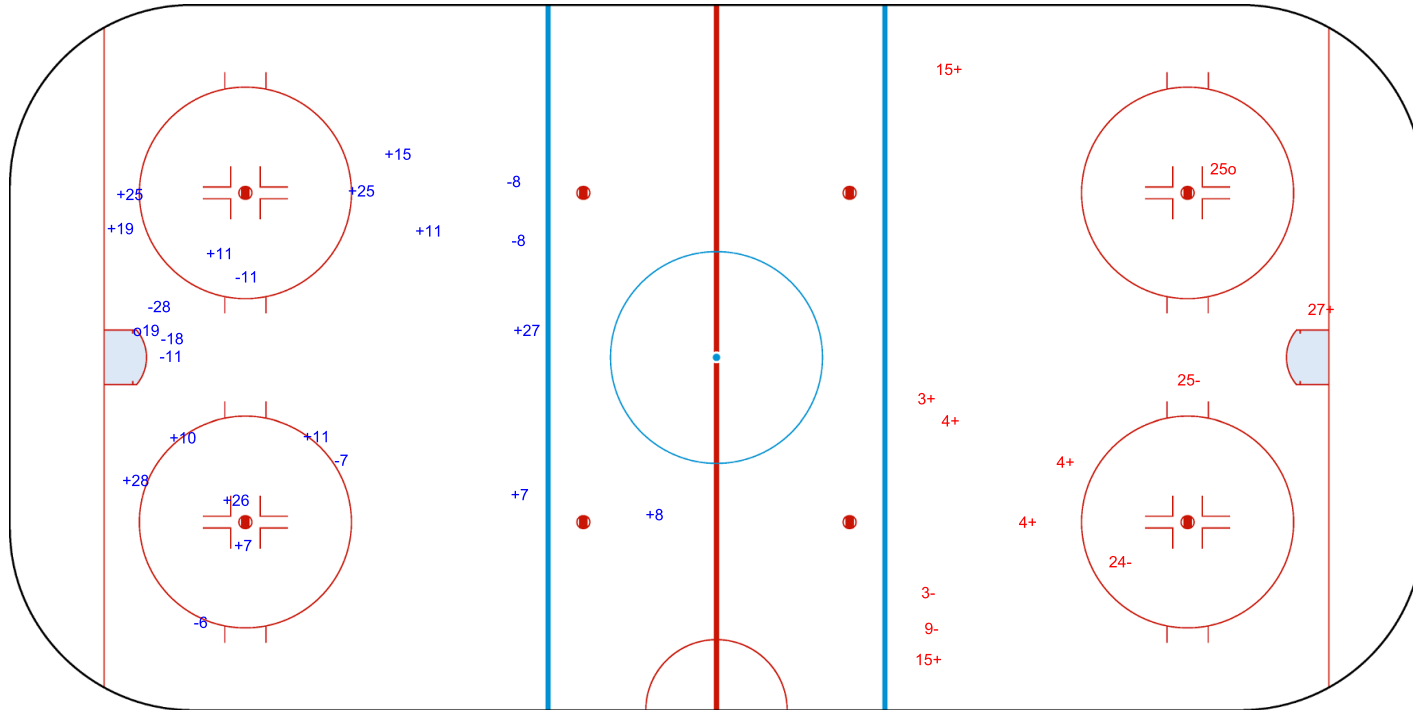

SHOT CHART  
SWE - RUS

Shots by RUS  
Goals (o): 1  
SSP (-): 0  
SSG (+): 14  
SPG (-): 8

GK 1 of SWE

SWE → Period: 2 ← RUS

Shots by SWE  
Goals (o): 1  
SSP (>): 0  
SSG (+): 7  
SPG (-): 4

GK 1 of RUS

Legend:	
<b>GK</b>	Goalkeeper
<b>SPG</b>	Shots past goal
<b>SSG</b>	Shots saved by goalkeeper
<b>SSP</b>	Shots saved by player