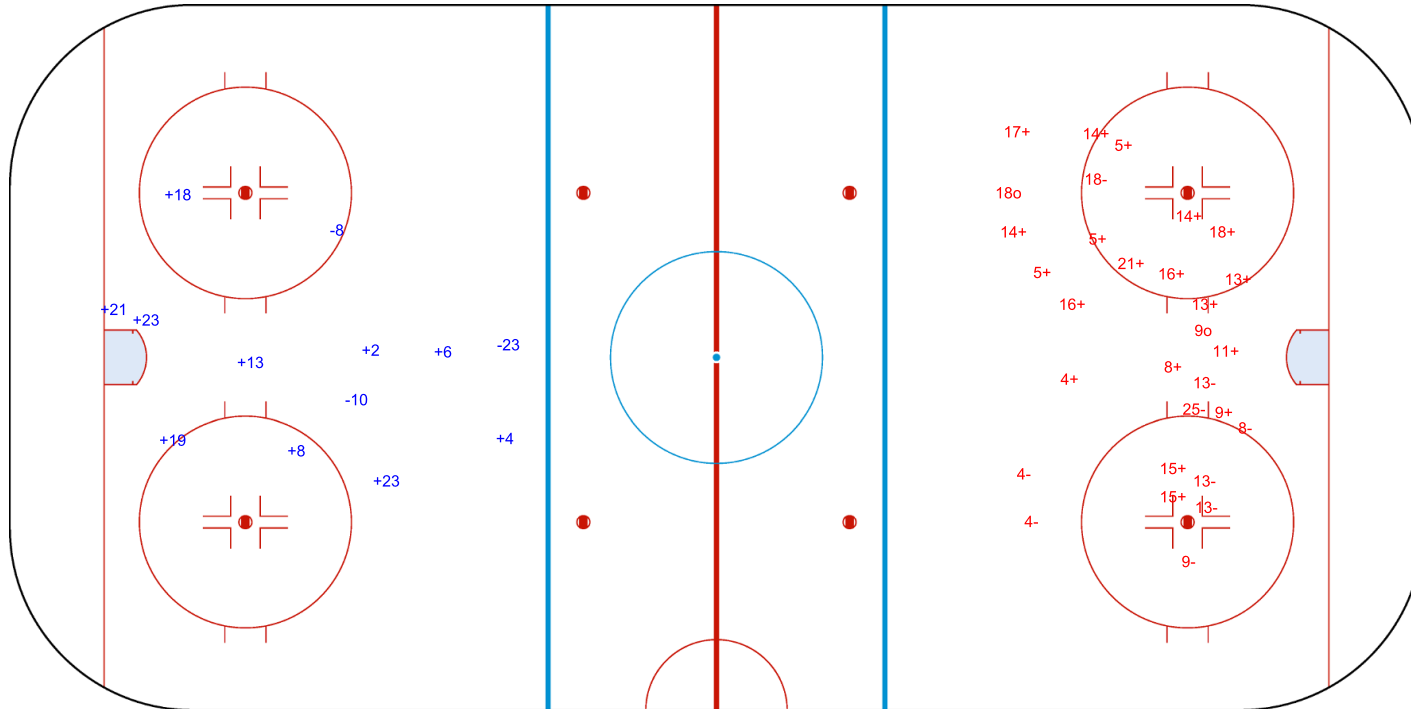

SHOT CHART  
SUI - BLR

Shots by SUI  
Goals (o): 0  
SSP (<): 0  
SSG (+): 10  
SPG (-): 3

GK 1 of BLR

Period: 2

Shots by BLR  
Goals (o): 2  
SSP (>): 0  
SSG (+): 19  
SPG (-): 9

GK 1 of SUI

Legend:		
<b>GK</b>	Goalkeeper	
<b>SPG</b>	Shots past goal	
<b>SSG</b>	Shots saved by goalkeeper	
<b>SSP</b>	Shots saved by player	