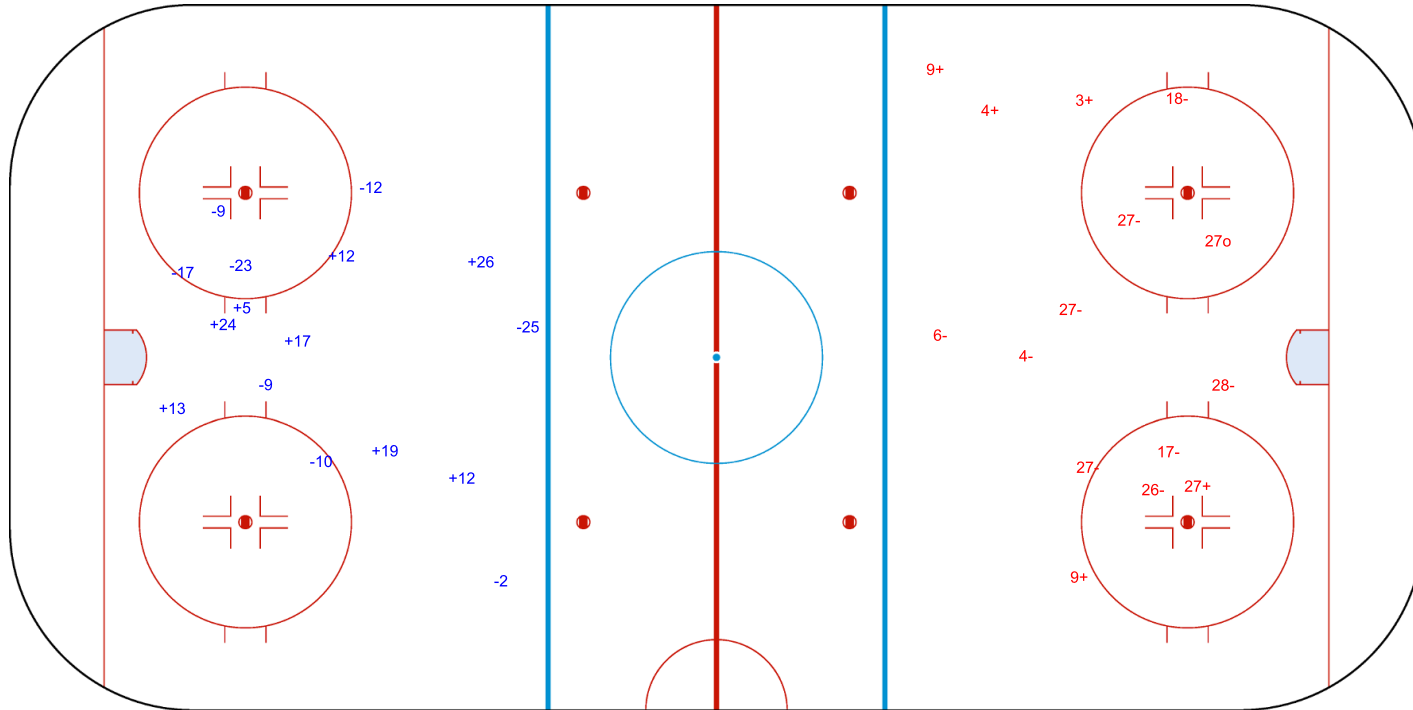

SHOT CHART  
SWE - LAT

Shots by LAT  
Goals (o): 0  
SSP (-): 0  
SSG (+): 8  
SPG (-): 8

GK 30 of SWE

Period: 2

Shots by SWE  
Goals (o): 1  
SSP (>): 0  
SSG (+): 5  
SPG (-): 9

GK 30 of LAT

Legend:		
<b>GK</b>	Goalkeeper	
<b>SPG</b>	Shots past goal	
<b>SSG</b>	Shots saved by goalkeeper	
<b>SSP</b>	Shots saved by player	