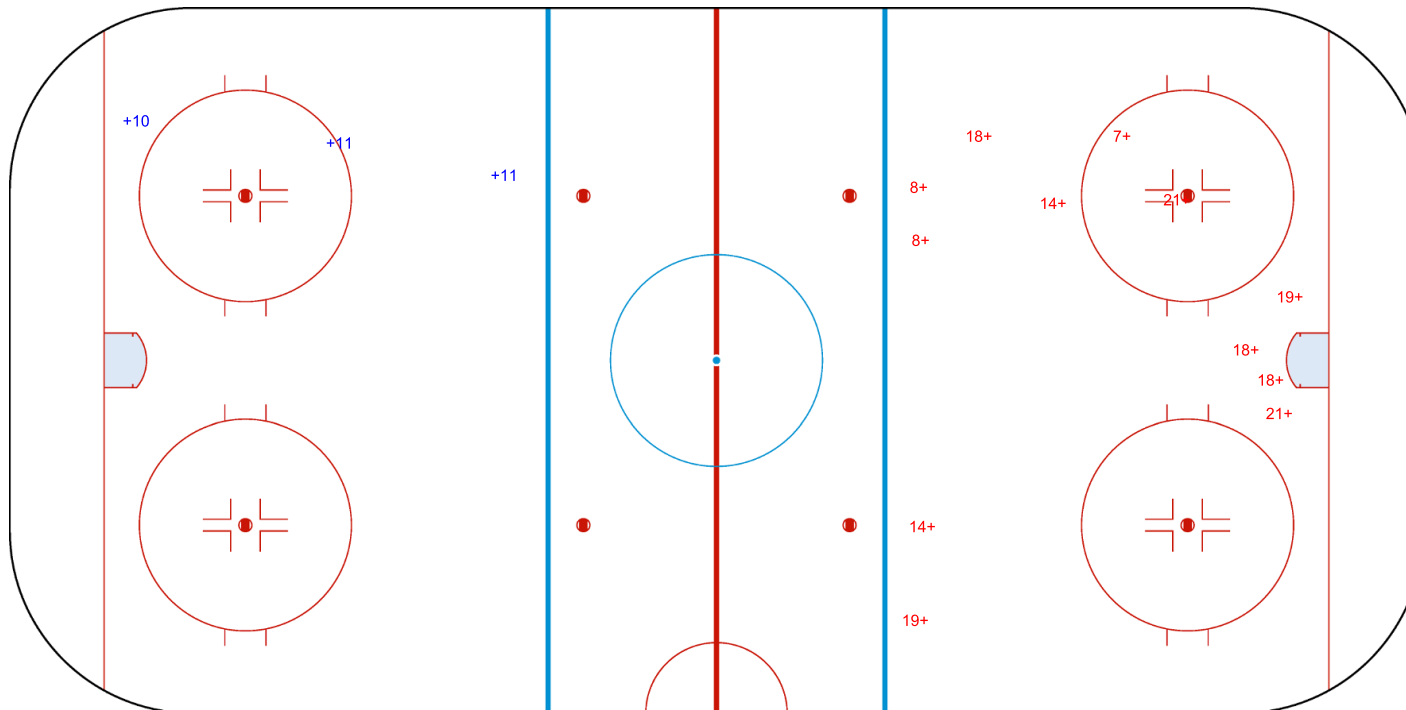

SHOT CHART
AUT - GBR

Shots by GBR
Goals (o): 0
SSP (-): 0

SSG (+): 3
SPG (-): 0

GK 20 of AUT

Period: 2

Shots by AUT
Goals (o): 0
SSP (>): 0

SSG (+): 12
SPG (-): 0

GK 1 of GBR