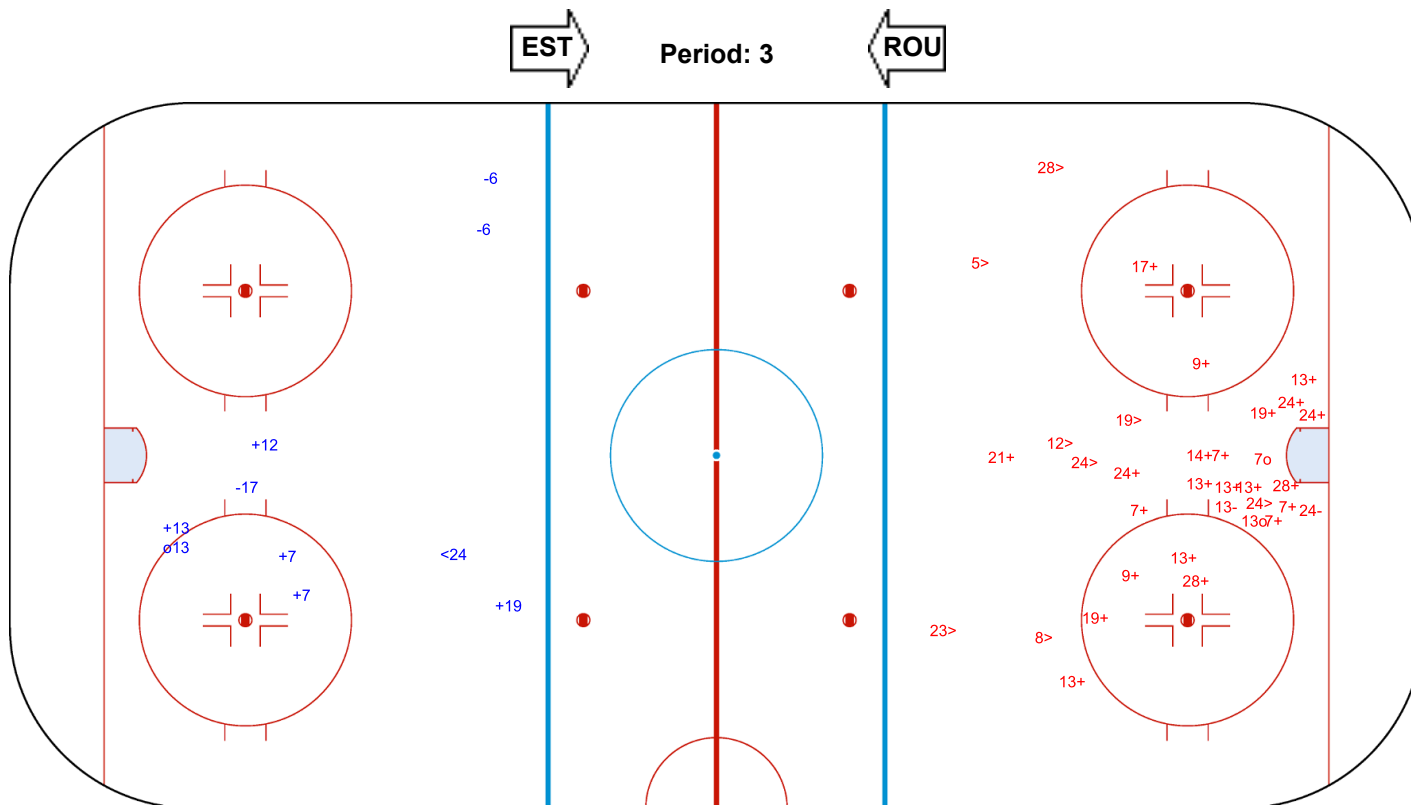

SHOT CHART
ROU - EST

Shots by ROU
Goals (o): 1
SSP (<): 1

SSG (+): 5
SPG (-): 3

GK 1 of EST

Shots by EST
Goals (o): 2
SSP (>): 8

SSG (+): 22
SPG (-): 2

GK 25 of ROU

Legend:	
GK	Goalkeeper
SPG	Shots past goal
SSG	Shots saved by goalkeeper
SSP	Shots saved by player