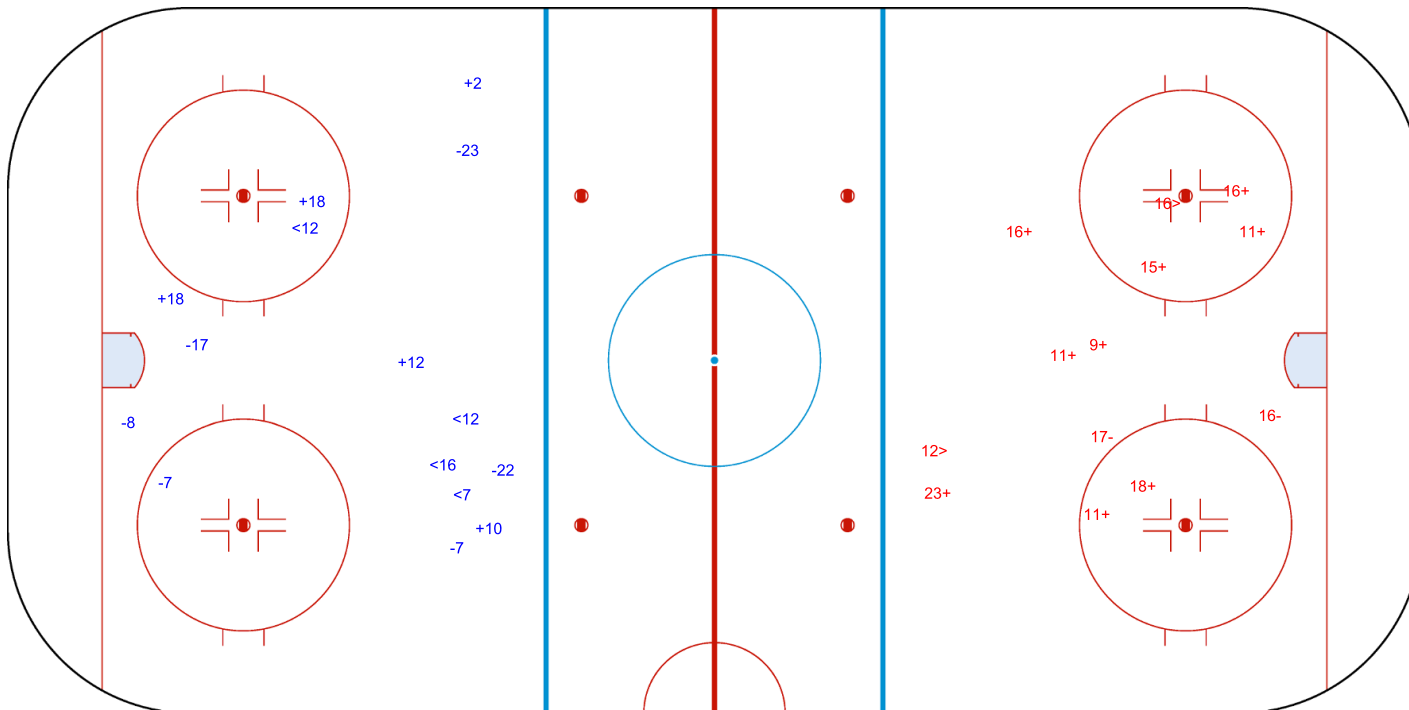

SHOT CHART

KOR - LTU

Period: 1

Shots by LTU

Goals (o): 0 SSG (+): 5
SSP (-): 4 SPG (-): 6

GK 20 of KOR

Shots by KOR

Goals (o): 0 SSG (+): 9
SSP (>): 2 SPG (-): 2

GK 25 of LTU

Legend:	
GK	Goalkeeper
SPG	Shots past goal
SSG	Shots saved by goalkeeper
SSP	Shots saved by player