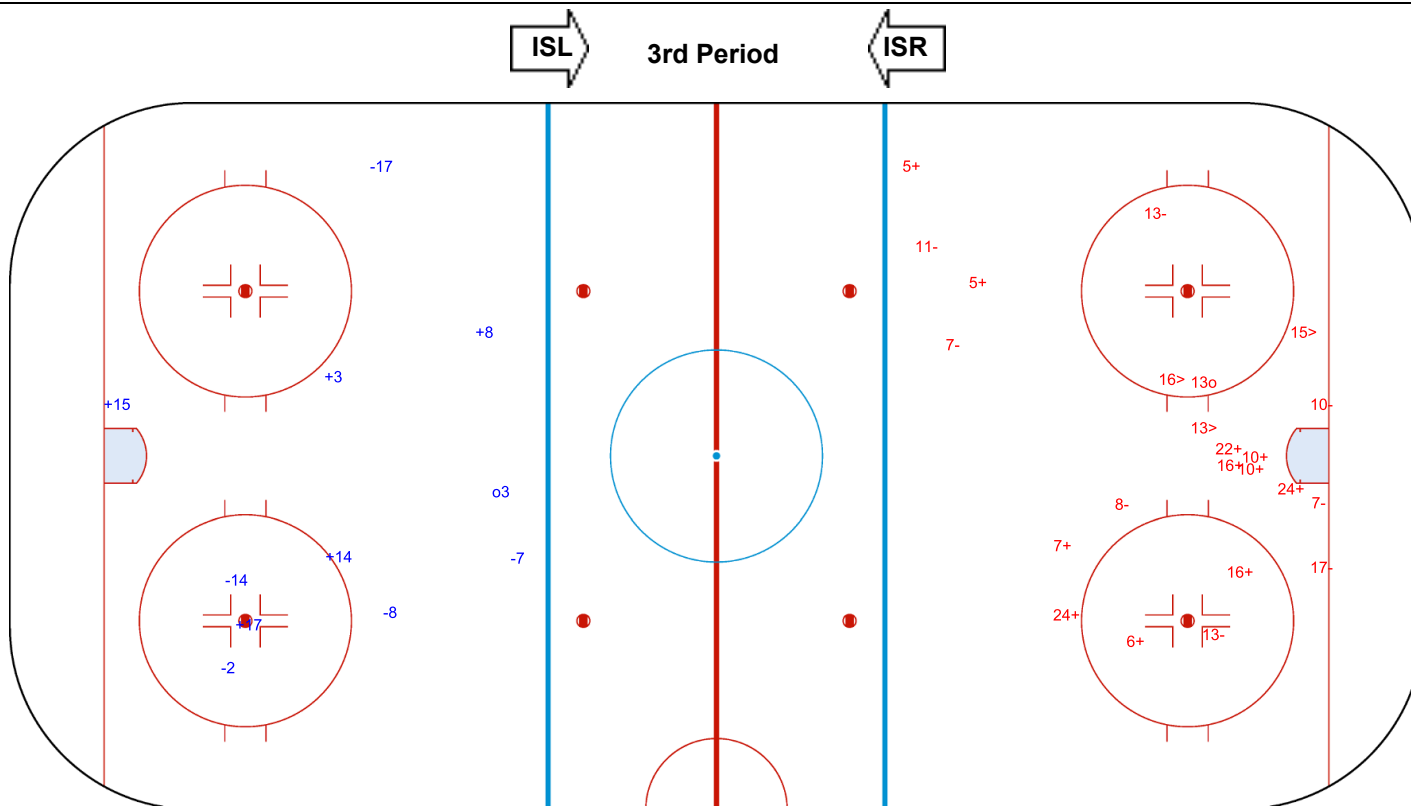

SHOT CHART

ISR - ISL

Shots by ISR  
Goals (o): 0  
SSP (<): 0  
SSG (+): 7  
SPG (-): 3

GK 20 of ISL

Shots by ISL  
Goals (o): 2  
SSP (>): 2  
SSG (+): 16  
SPG (-): 7

GK 1 of ISR

Shots by ISL

Goals (o): 3    SSG (+): 17  
SSP (<): 0    SPG (-): 3

GK 1 of ISR

ISR → 2nd Period ← ISL

Shots by ISR

Goals (o): 2    SSG (+): 8  
SSP (>): 1    SPG (-): 4

GK 20 of ISL

Shots by ISR  
Goals (o): 1  
SSP (<): 0  
SSG (+): 5  
SPG (-): 5

GK 20 of ISL

Shots by ISL  
Goals (o): 1  
SSP (>): 3  
SSG (+): 11  
SPG (-): 8

GK 1 of ISR

Legend:	
<b>GK</b>	Goalkeeper
<b>SPG</b>	Shots past goal
<b>SSG</b>	Shots saved by goalkeeper
<b>SSP</b>	Shots saved by player