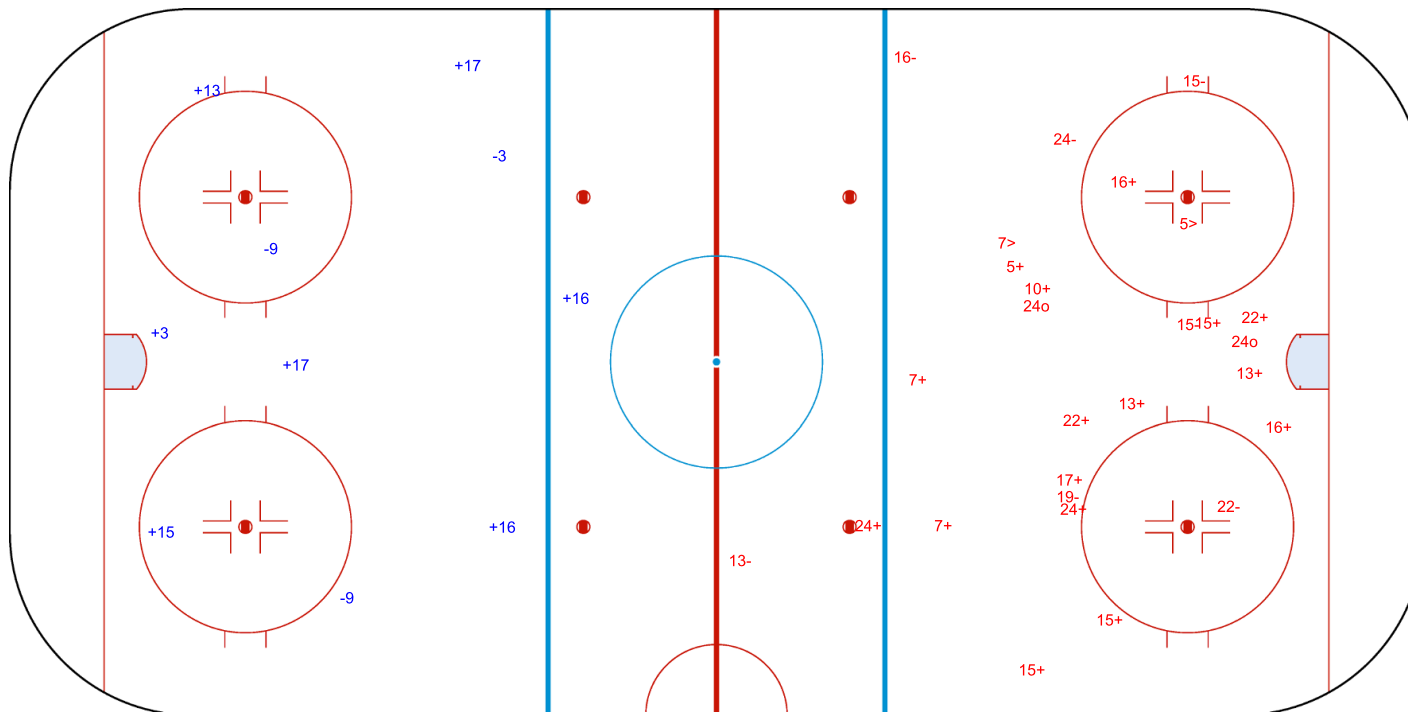

SHOT CHART

ISR - ISL

Shots by ISR  
Goals (o): 0  
SSP (<): 0  
SSG (+): 7  
SPG (-): 3

GK 20 of ISL

Shots by ISL  
Goals (o): 2  
SSP (>): 2  
SSG (+): 16  
SPG (-): 7

GK 1 of ISR

Shots by ISL

Goals (o): 3    SSG (+): 17  
SSP (<): 0    SPG (-): 3

GK 1 of ISR

ISR → 2nd Period ← ISL

Shots by ISR

Goals (o): 2    SSG (+): 8  
SSP (>): 1    SPG (-): 4

GK 20 of ISL

Shots by ISR  
Goals (o): 1  
SSP (<): 0  
SSG (+): 5  
SPG (-): 5

GK 20 of ISL

Shots by ISL  
Goals (o): 1  
SSP (>): 3  
SSG (+): 11  
SPG (-): 8

GK 1 of ISR

Legend:	
<b>GK</b>	Goalkeeper
<b>SPG</b>	Shots past goal
<b>SSG</b>	Shots saved by goalkeeper
<b>SSP</b>	Shots saved by player