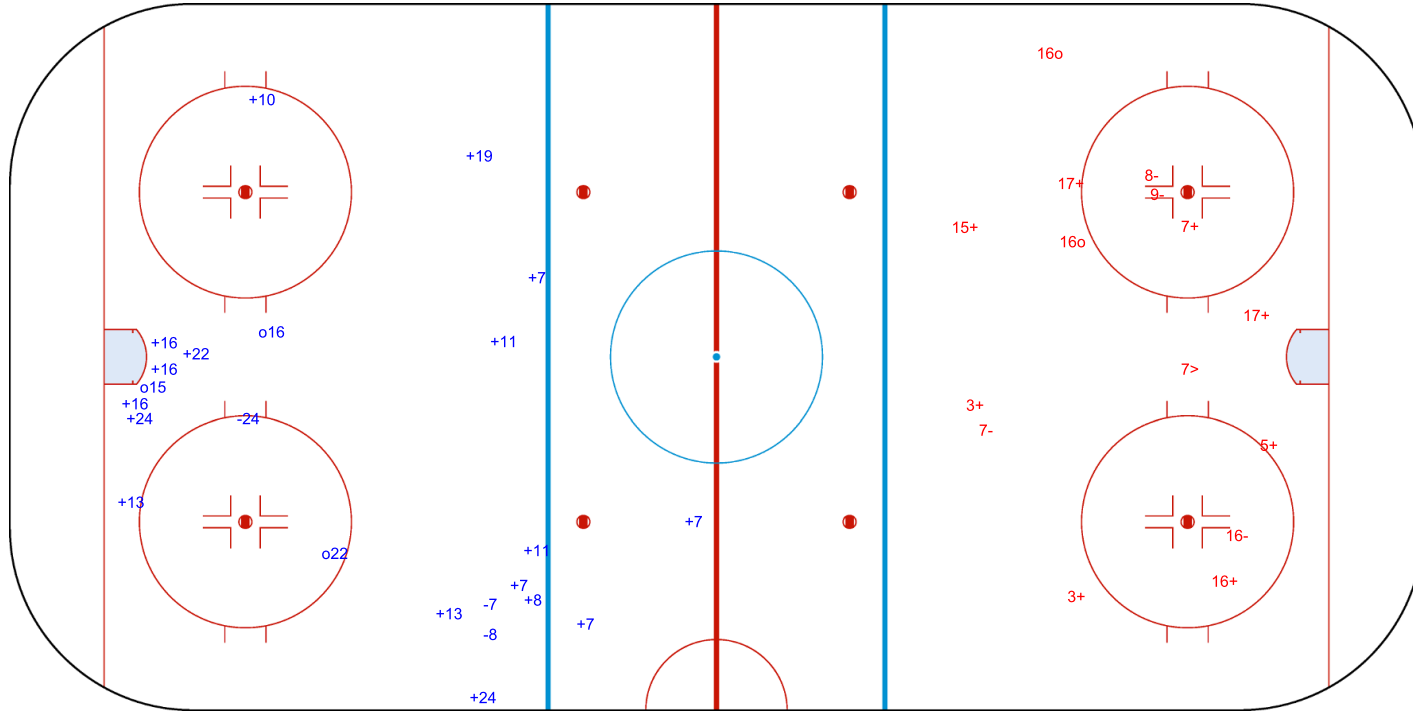

SHOT CHART

ISR - ISL

Shots by ISR  
Goals (o): 0  
SSP (<): 0  
SSG (+): 7  
SPG (-): 3

GK 20 of ISL

Shots by ISL  
Goals (o): 2  
SSP (>): 2  
SSG (+): 16  
SPG (-): 7

GK 1 of ISR

Shots by ISL

Goals (o): 3    SSG (+): 17  
SSP (<): 0    SPG (-): 3

GK 1 of ISR

ISR → 2nd Period ← ISL

Shots by ISR

Goals (o): 2    SSG (+): 8  
SSP (>): 1    SPG (-): 4

GK 20 of ISL

Shots by ISR  
Goals (o): 1  
SSP (<): 0  
SSG (+): 5  
SPG (-): 5

GK 20 of ISL

Shots by ISL  
Goals (o): 1  
SSP (>): 3  
SSG (+): 11  
SPG (-): 8

GK 1 of ISR

Legend:	
<b>GK</b>	Goalkeeper
<b>SPG</b>	Shots past goal
<b>SSG</b>	Shots saved by goalkeeper
<b>SSP</b>	Shots saved by player