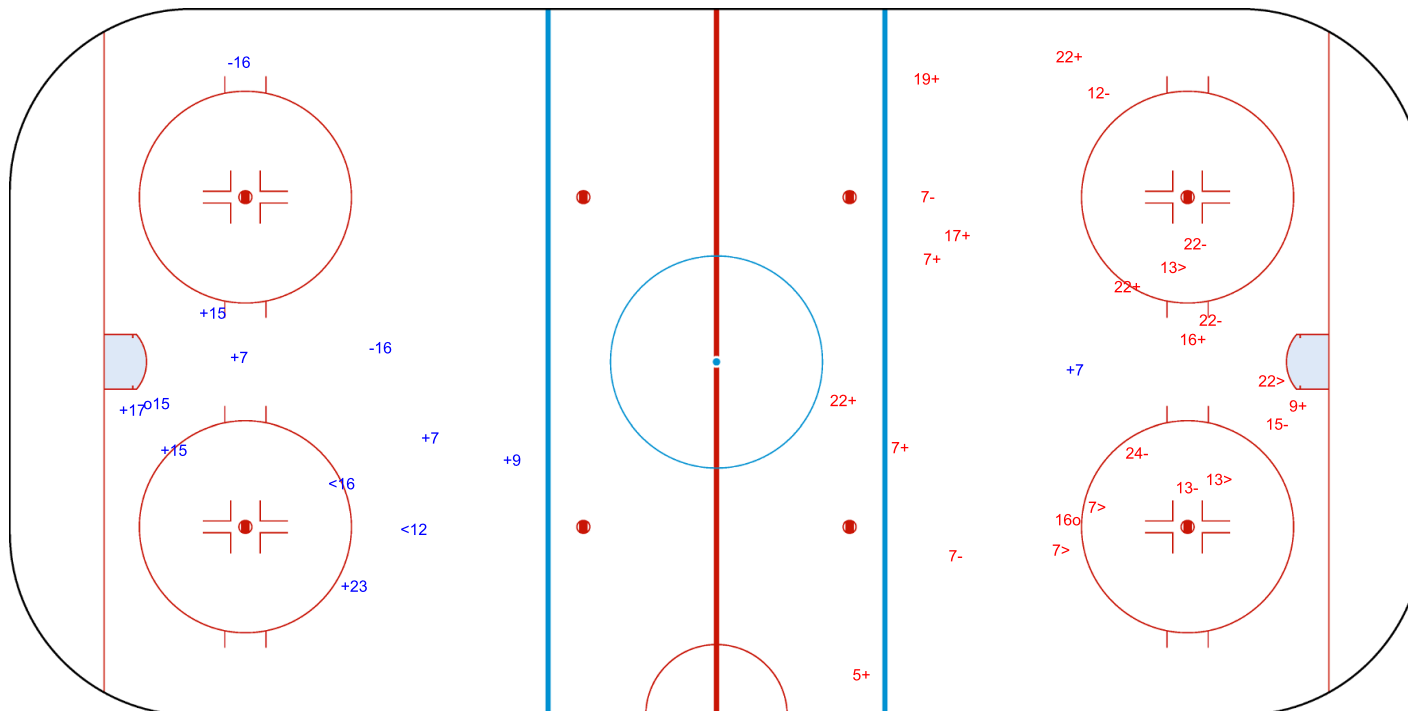

Shots by TUR

Goals (o): 1   SSG (+): 8
SSP (-): 2   SPG (-): 2

GK 1 of ISL

ISL → 3rd Period ← TUR

Shots by ISL

Goals (o): 1   SSG (+): 10
SSP (>): 5   SPG (-): 8

GK 1 of TUR

GK 25 of TUR

Legend:	
GK	Goalkeeper
SPG	Shots past goal
SSG	Shots saved by goalkeeper
SSP	Shots saved by player