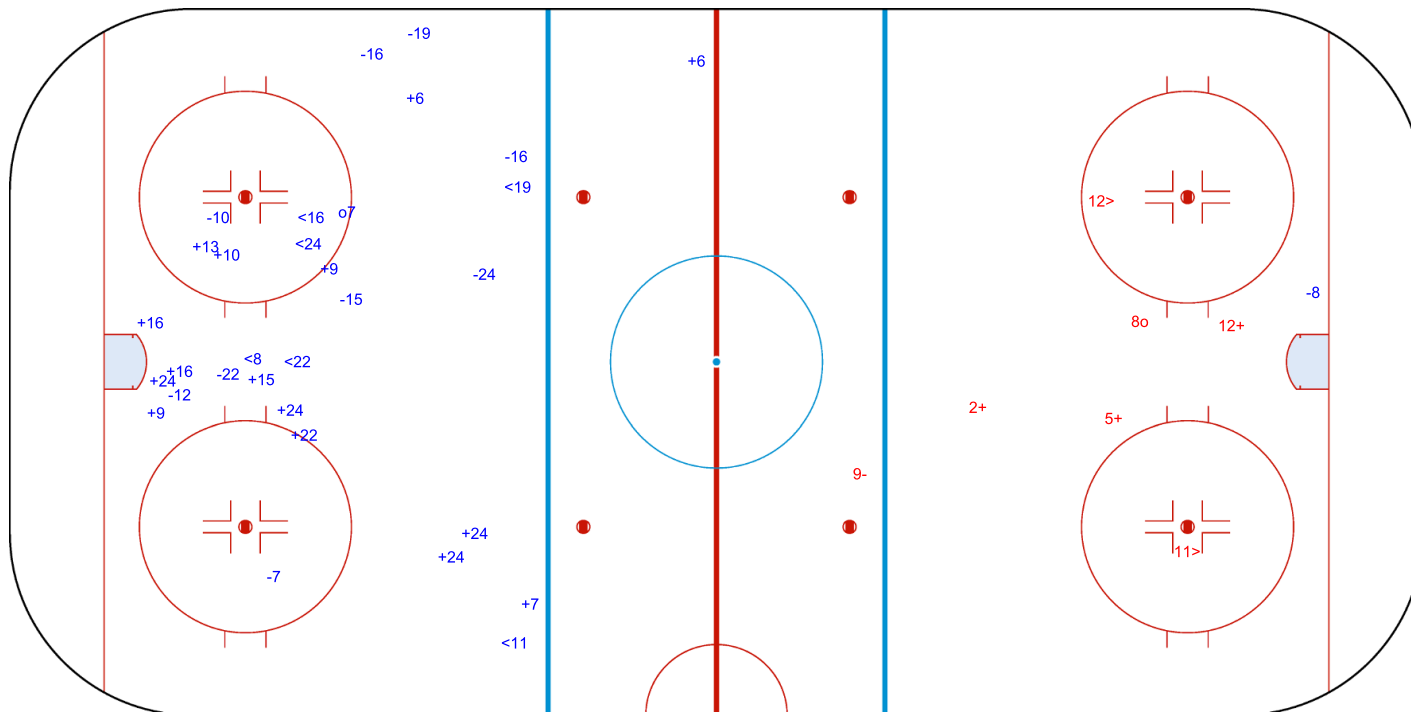

SHOT CHART
ISL - TUR

Shots by TUR
Goals (o): 0
SSG (+): 5
SSP (-): 4
SPG (-): 1

GK 1 of ISL

ISL → 1st Period ← TUR

Shots by ISL
Goals (o): 2
SSP (>): 2
SSG (+): 15
SPG (-): 6

GK 1 of TUR

Shots by ISL

Goals (o): 1 SSG (+): 15
SSP (<): 6 SPG (-): 10

GK 1 of TUR

2nd Period

Shots by TUR

Goals (o): 1 SSG (+): 3
SSP (>): 2 SPG (-): 1

GK 1 of ISL

Shots by TUR

Goals (o): 1 SSG (+): 8
SSP (-): 2 SPG (-): 2

GK 1 of ISL