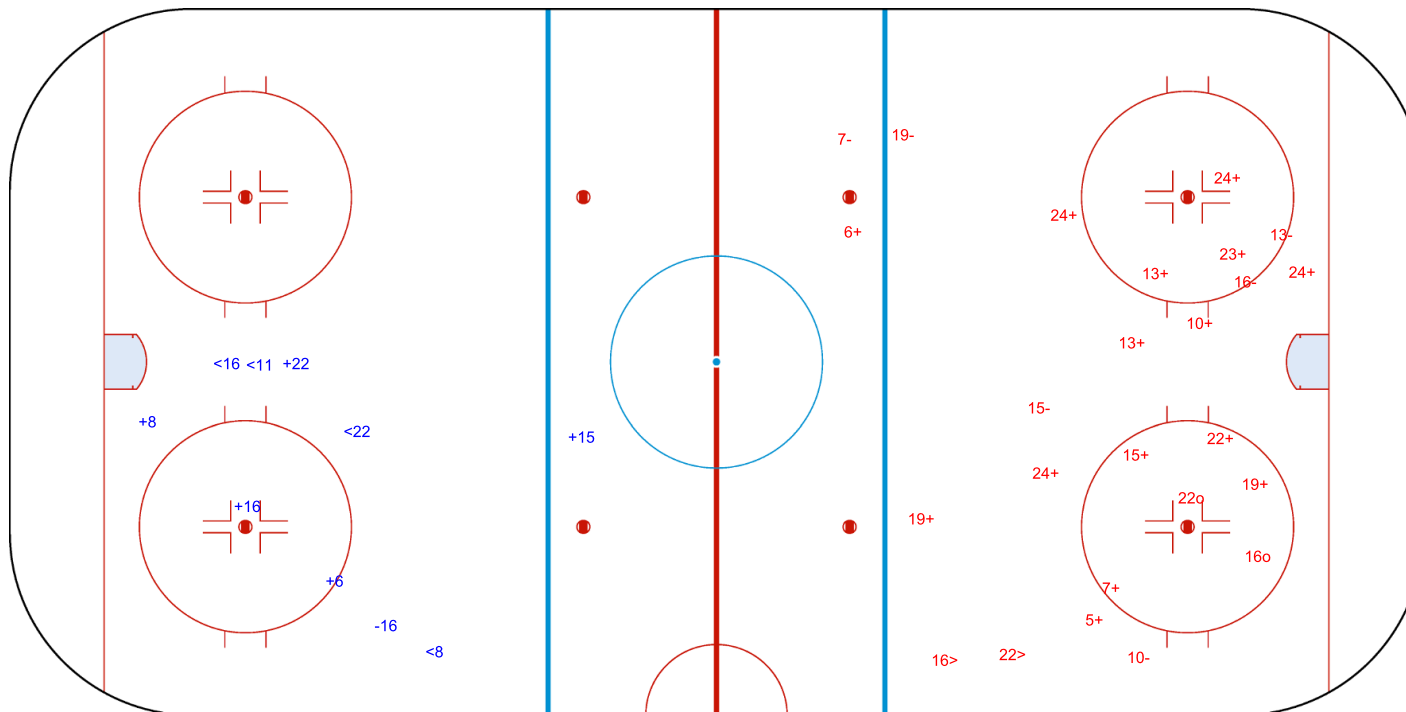

SHOT CHART
ISL - TUR

Shots by TUR
Goals (o): 0
SSG (+): 5
SSP (-): 4
SPG (-): 1

GK 1 of ISL

ISL → 1st Period ← TUR

Shots by ISL
Goals (o): 2
SSP (>): 2
SSG (+): 15
SPG (-): 6

GK 1 of TUR

Shots by ISL

Goals (o): 1 SSG (+): 15
SSP (<): 6 SPG (-): 10

GK 1 of TUR

2nd Period

Shots by TUR

Goals (o): 1 SSG (+): 3
SSP (>): 2 SPG (-): 1

GK 1 of ISL

Shots by TUR

Goals (o): 1 SSG (+): 8
SSP (-): 2 SPG (-): 2

GK 1 of ISL