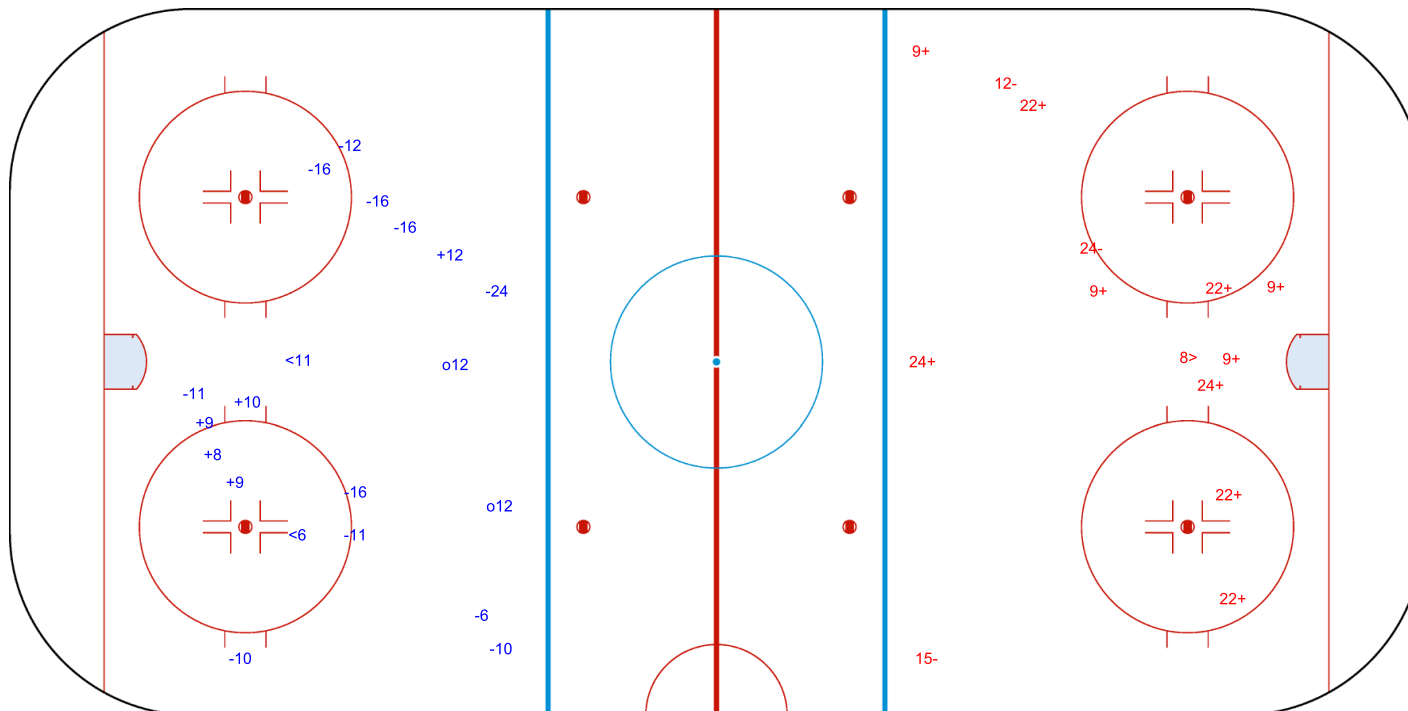

Shots by TPE

Goals (o): 2   SSG (+): 5
SSP (<): 2   SPG (-): 11

GK 1 of BEL

2nd Period

Shots by BEL

Goals (o): 0   SSG (+): 10
SSP (>): 1   SPG (-): 3

GK 25 of TPE