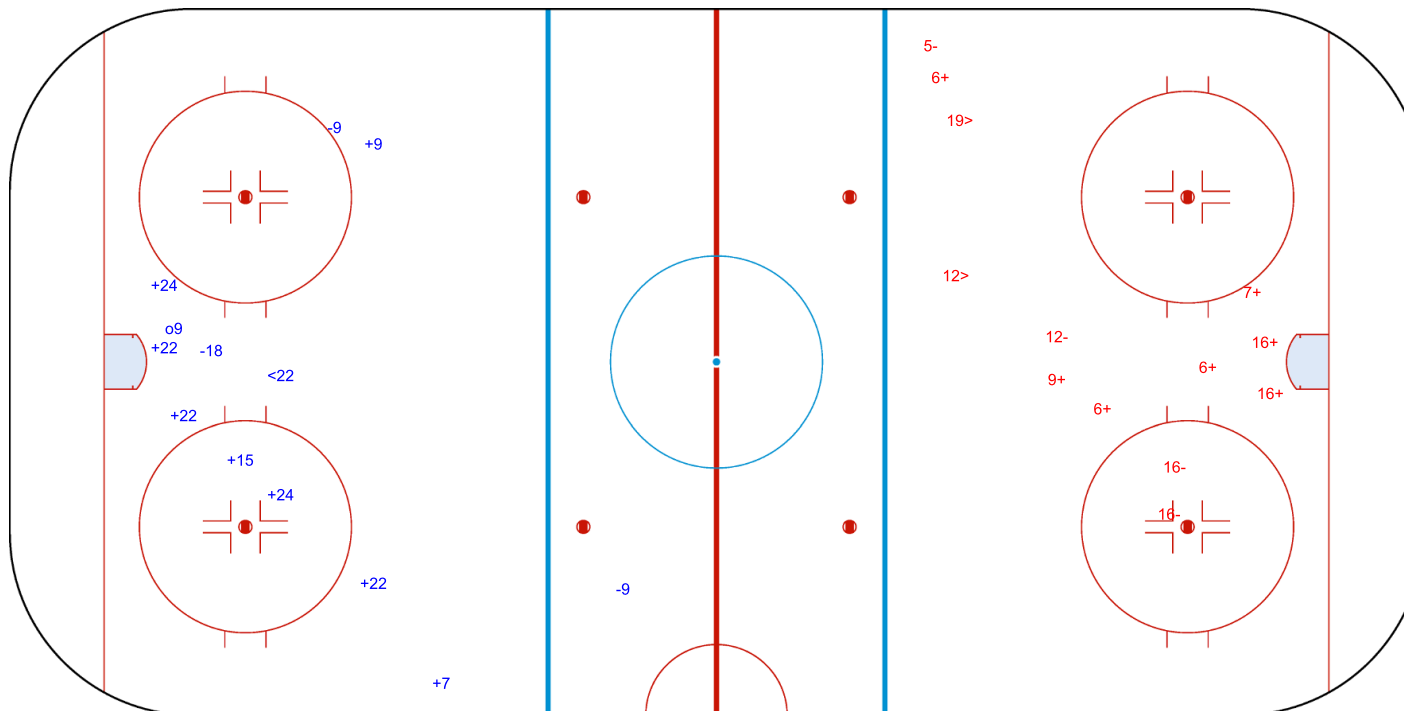

GK 25 of TPE

3rd Period

Shots by TPE

Goals (o): 0 SSG (+): 7
SSP (>): 2 SPG (-): 4

GK 1 of BEL

Legend:		
GK	Goalkeeper	
SPG	Shots past goal	
SSG	Shots saved by goalkeeper	
SSP	Shots saved by player	