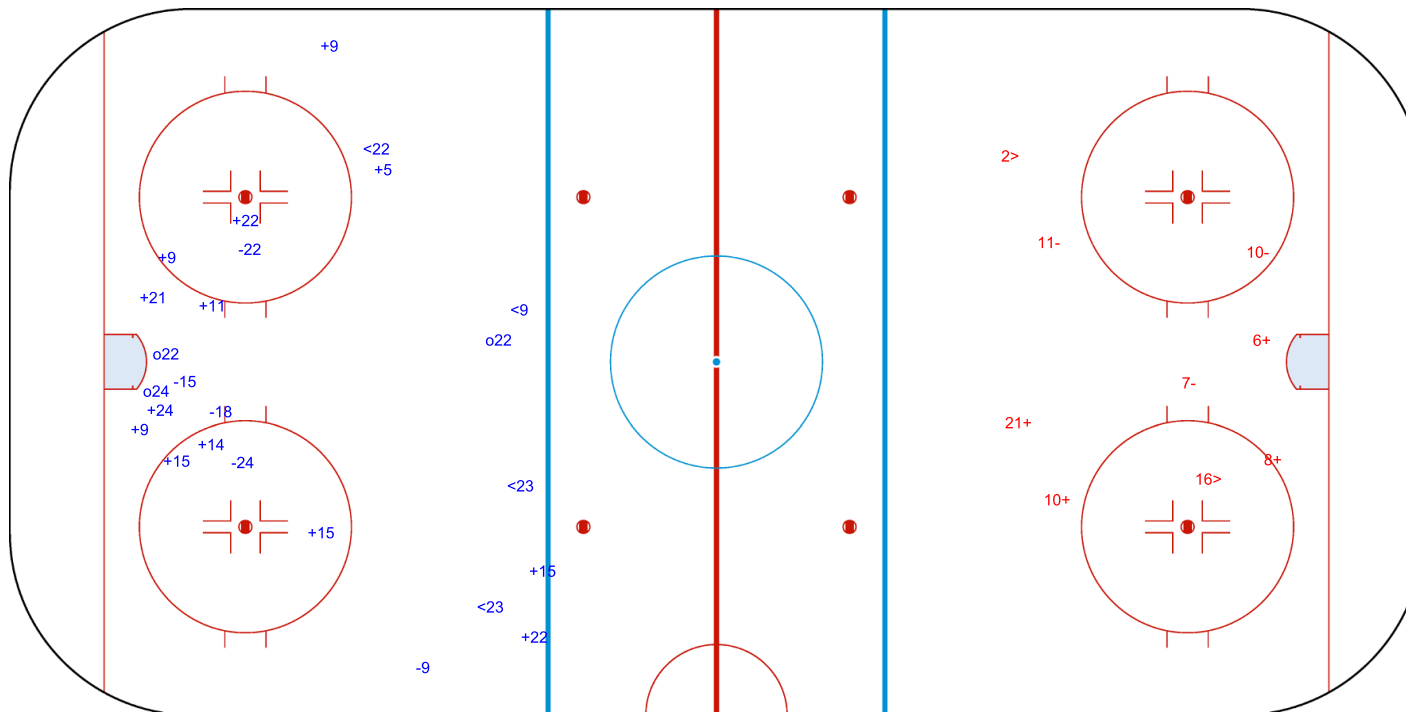

SHOT CHART

TPE - BEL

Shots by BEL
Goals (o): 3
SSP (<): 4
SSG (+): 13
SPG (-): 5

GK 25 of TPE

1st Period

Shots by TPE
Goals (o): 0
SSP (>): 2
SSG (+): 4
SPG (-): 3

GK 1 of BEL

Shots by TPE