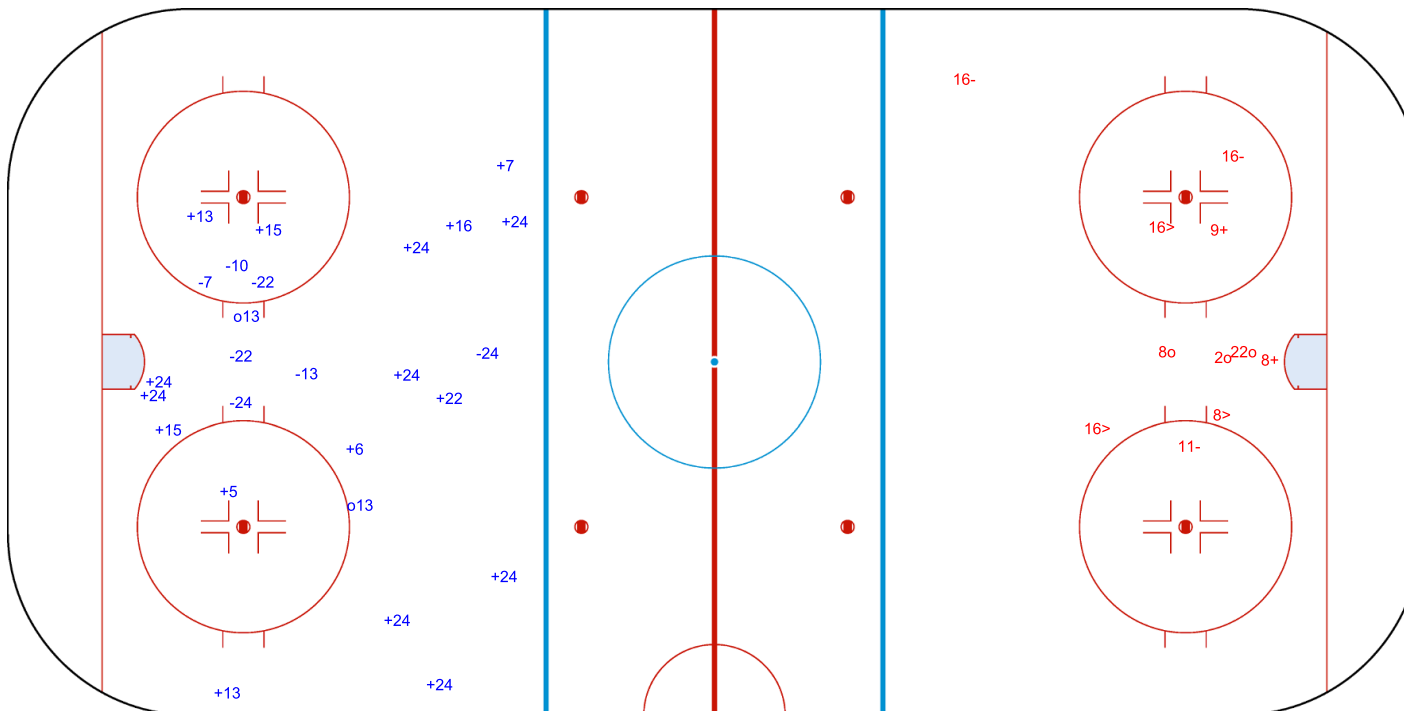

Shots by ISL

Goals (o): 2

SSP (<): 0

SSG (+): 17

SPG (-): 7

GK 20 of TPE

3rd Period

Shots by TPE

Goals (o): 3

SSP (>): 3

SSG (+): 2

SPG (-): 3

GK 20 of ISL

Legend:	
GK	Goalkeeper
SPG	Shots past goal
SSG	Shots saved by goalkeeper
SSP	Shots saved by player