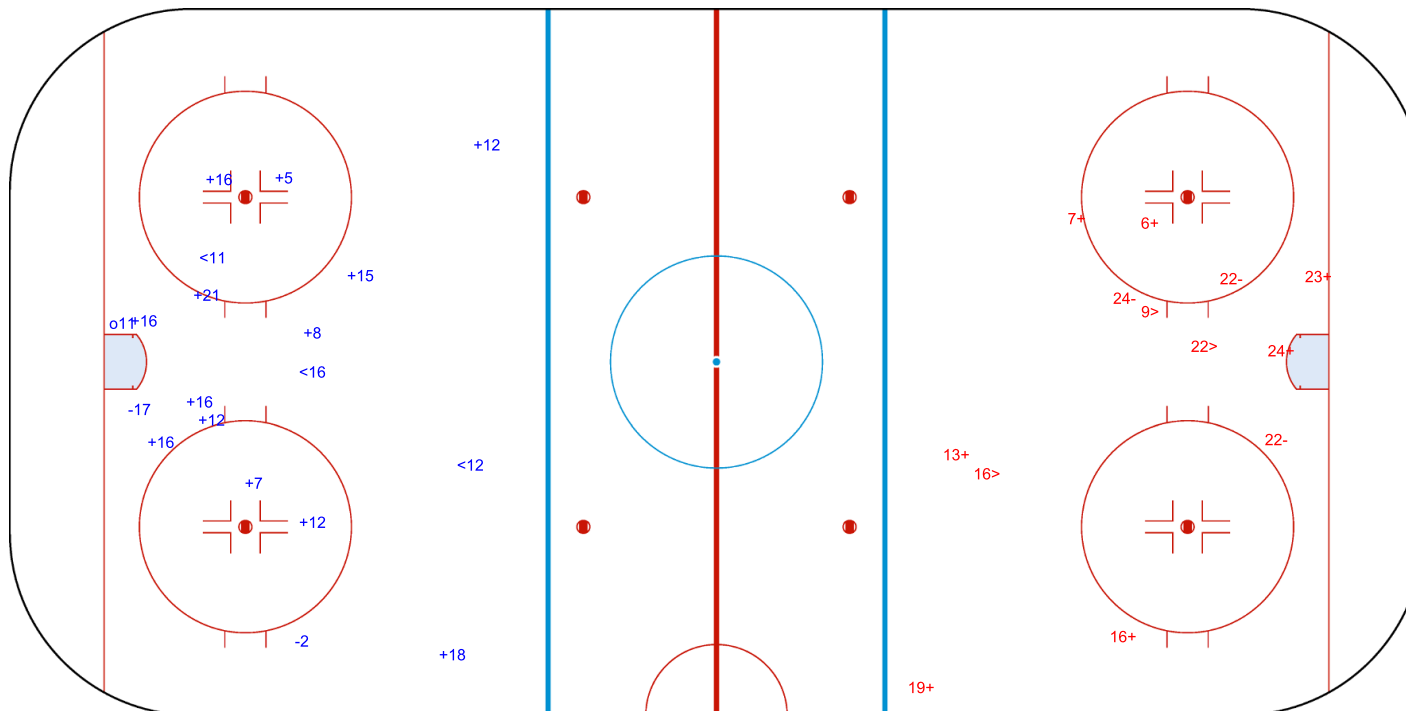

SHOT CHART
ISL - TPE

Shots by ISL
Goals (o): 0
SSP (<): 2
SSG (+): 13
SPG (-): 4

GK 20 of TPE

TPE → 1st Period ← ISL

Shots by TPE
Goals (o): 1
SSP (>): 0
SSG (+): 8
SPG (-): 4

GK 20 of ISL

Shots by TPE

Goals (o): 1 SSG (+): 13
SSP (<): 3 SPG (-): 2

GK 20 of ISL

2nd Period

Shots by ISL

Goals (o): 0 SSG (+): 7
SSP (>): 3 SPG (-): 3

Shots by ISL

Goals (o): 2

SSP (<): 0

SSG (+): 17