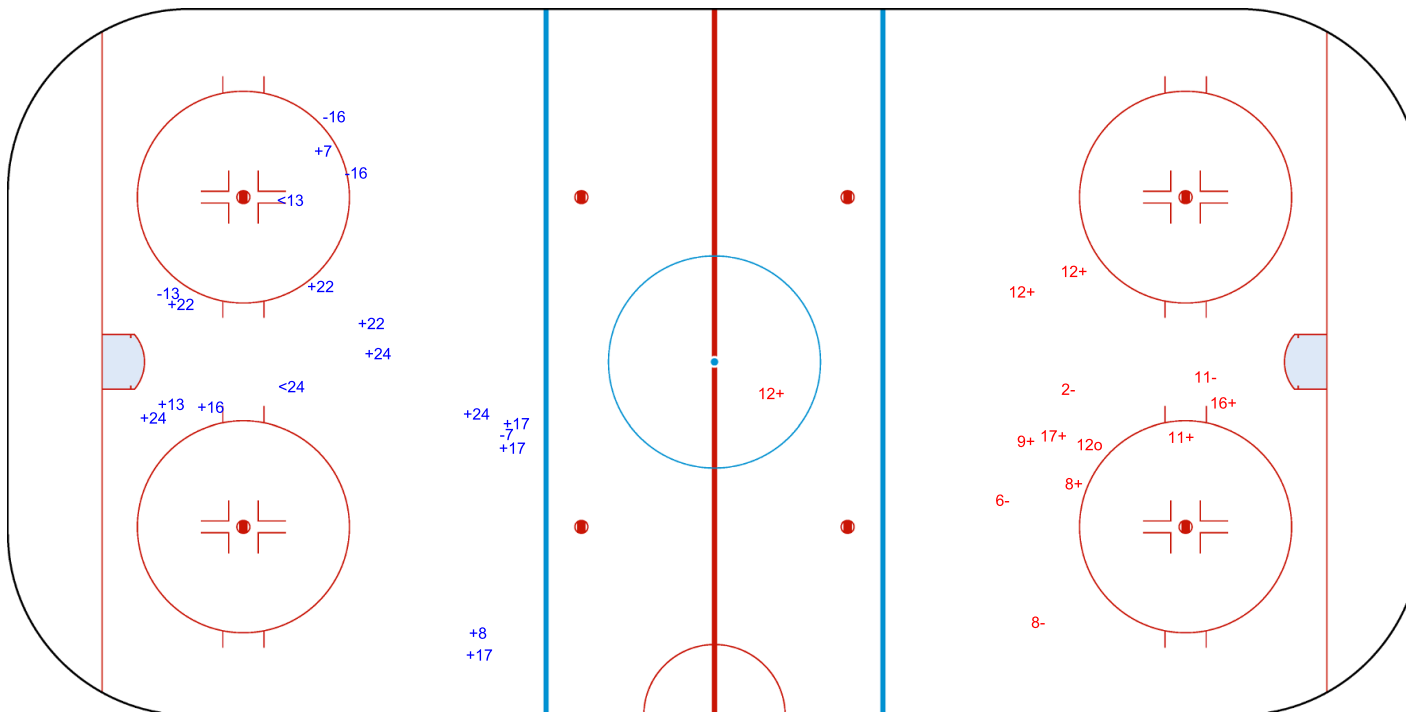

SHOT CHART
ISL - TPE

Shots by ISL
Goals (o): 0
SSP (<): 2
SSG (+): 13
SPG (-): 4

GK 20 of TPE

TPE → 1st Period ← ISL

Shots by TPE
Goals (o): 1
SSP (>): 0
SSG (+): 8
SPG (-): 4

GK 20 of ISL

Shots by TPE

Goals (o): 1 SSG (+): 13
SSP (<): 3 SPG (-): 2

GK 20 of ISL

2nd Period

Shots by ISL

Goals (o): 0 SSG (+): 7
SSP (>): 3 SPG (-): 3

Shots by ISL

Goals (o): 2

SSP (<): 0

SSG (+): 17