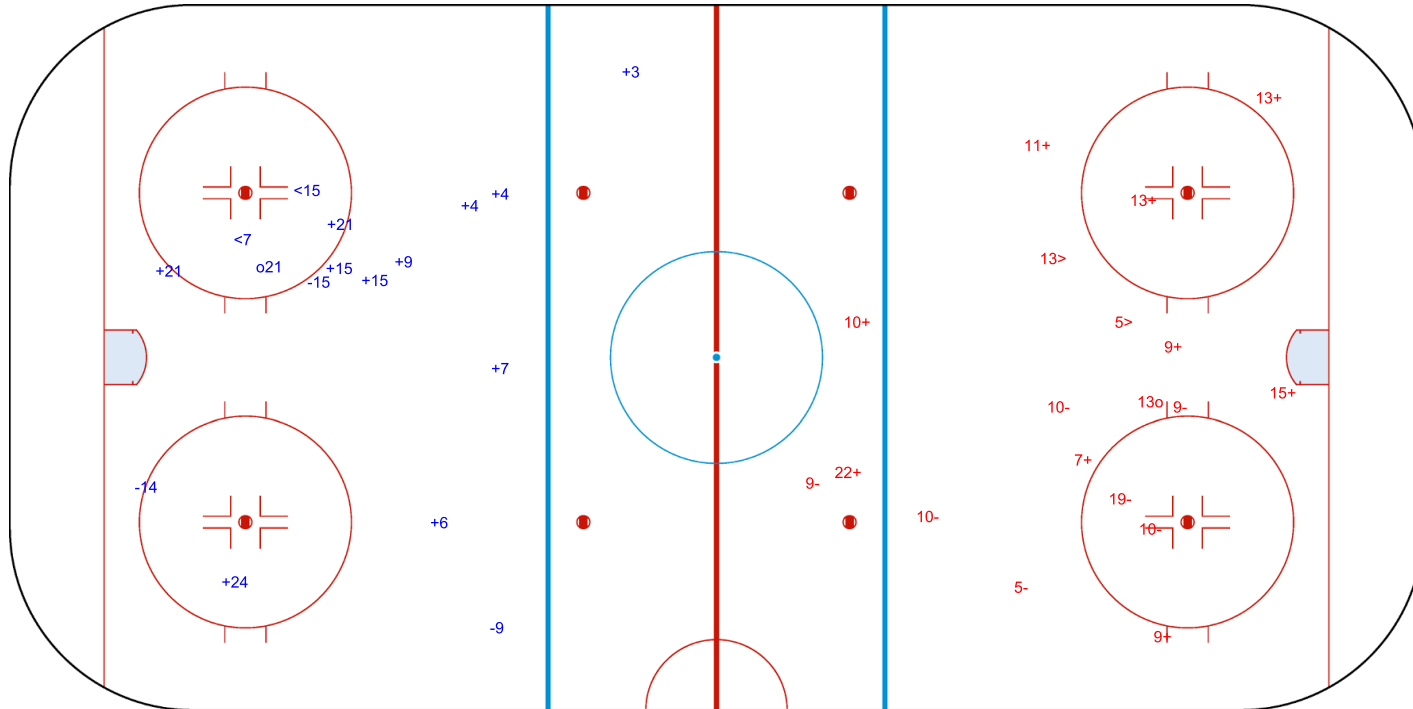

SHOT CHART

ISR - TUR

Period: 3

Shots by TUR

Goals (o): 1    SSG (+): 11  
 SSP (-): 2    SPG (-): 3

GK 20 of ISR

Shots by ISR

Goals (o): 1    SSG (+): 9  
 SSP (>): 2    SPG (-): 7

GK 1 of TUR

Legend:		
<b>GK</b>	Goalkeeper	
<b>SPG</b>	Shots past goal	
<b>SSG</b>	Shots saved by goalkeeper	
<b>SSP</b>	Shots saved by player	