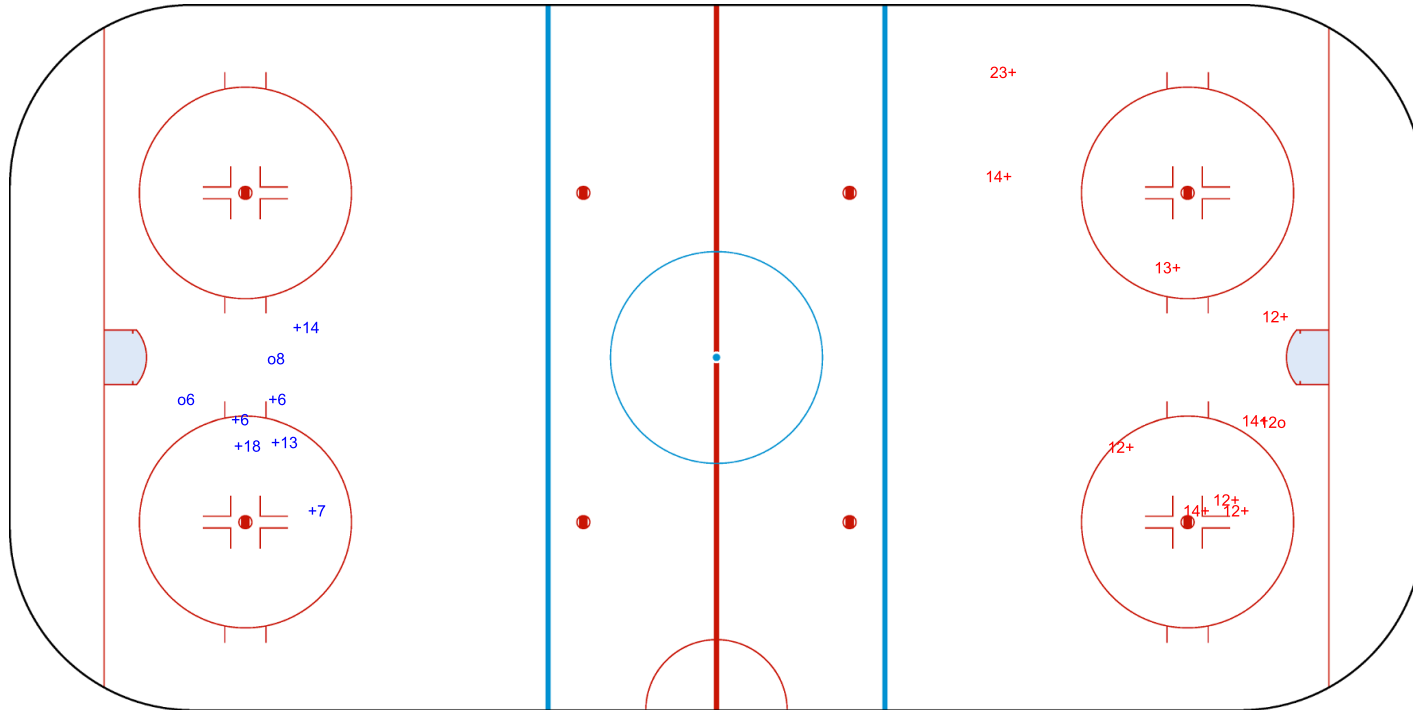

SHOT CHART

TPE - LUX

Shots by TPE
 Goals (o): 2
 SSP (<): 0
 SSG (+): 6
 SPG (-): 0

GK 1 of LUX

Period: 1

Shots by LUX
 Goals (o): 1
 SSP (>): 0
 SSG (+): 9
 SPG (-): 0

GK 25 of TPE

Legend:					
GK	Goalkeeper	SPG	Shots past goal	SSG	Shots saved by goalkeeper
				SSP	Shots saved by player