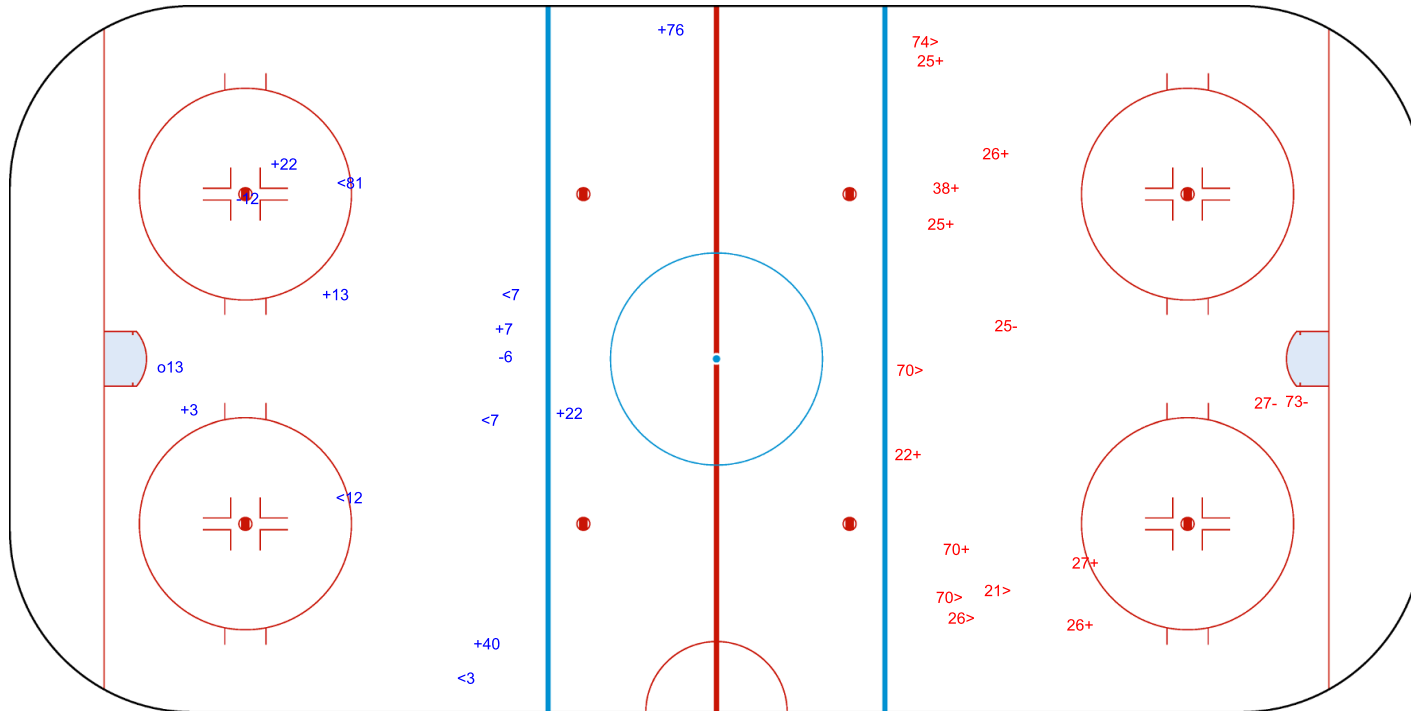

SHOT CHART
FIN - CAN

Shots by FIN
Goals (o): 1 SSG (+): 7
SSP (<): 5 SPG (-): 2

GK 35 of CAN

Period: 1

Shots by CAN
Goals (o): 0 SSG (+): 8
SSP (>): 5 SPG (-): 3

GK 45 of FIN

Shots by CAN

Goals (o): 1 SSG (+): 6
SSP (<): 6 SPG (-): 3

o44

GK 45 of FIN

FIN → Period: 2 ← CAN

Shots by FIN

Goals (o): 0 SSG (+): 9
SSP (>): 6 SPG (-): 4

GK 35 of CAN

Shots by FIN
Goals (o): 1
SSP (<): 6

SSG (+): 10
SPG (-): 4