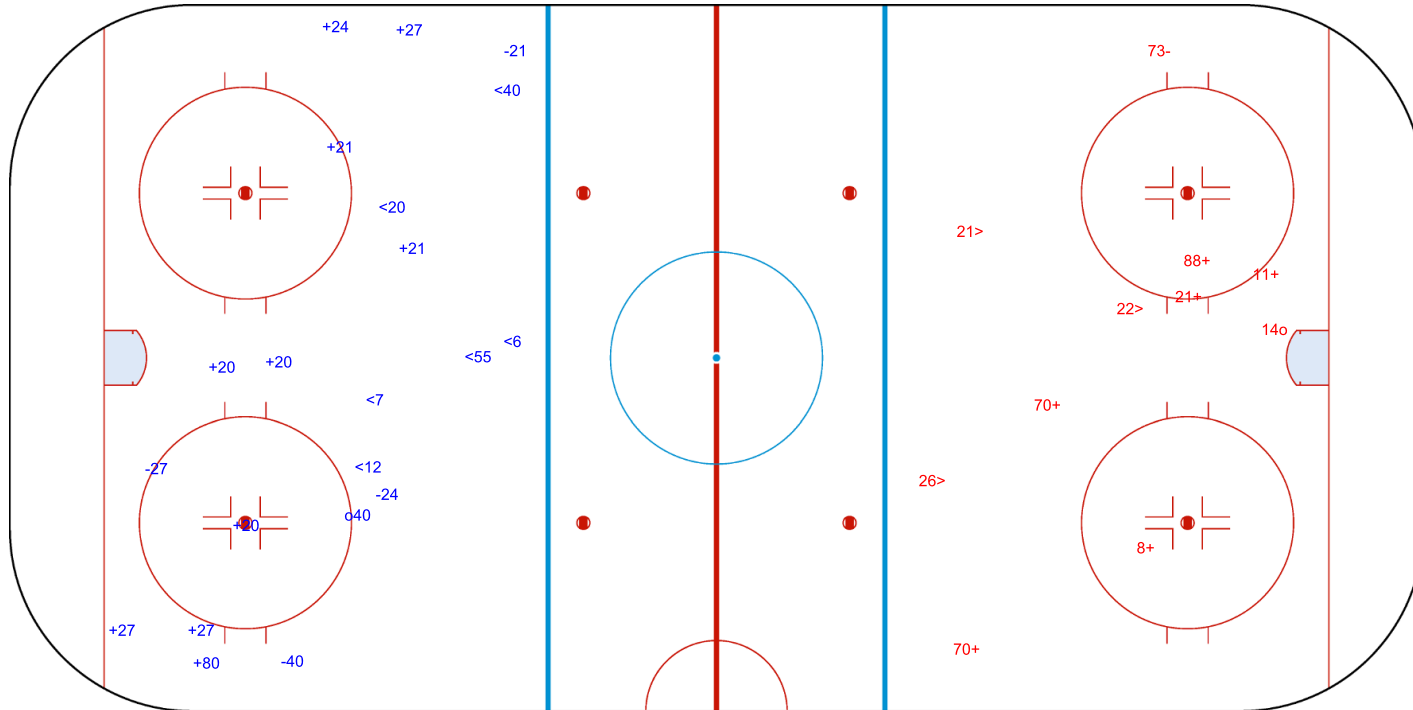

SHOT CHART
FIN - CAN

Shots by FIN
Goals (o): 1 SSG (+): 7
SSP (<): 5 SPG (-): 2

GK 35 of CAN

Period: 1

Shots by CAN
Goals (o): 0 SSG (+): 8
SSP (>): 5 SPG (-): 3

GK 45 of FIN

Shots by CAN

Goals (o): 1 SSG (+): 6
SSP (<): 6 SPG (-): 3

o44

GK 45 of FIN

FIN → Period: 2 ← CAN

Shots by FIN

Goals (o): 0 SSG (+): 9
SSP (>): 6 SPG (-): 4

GK 35 of CAN

Shots by FIN
Goals (o): 1
SSP (<): 6

SSG (+): 10
SPG (-): 4

CAN →

Period: 3

← FIN

Shots by CAN
Goals (o): 1
SSP (>): 3

SSG (+): 6
SPG (-): 1

Shots by FIN
Goals (o): 0
SSP (<): 1

SSG (+): 3
SPG (-): 1

GK 35 of CAN