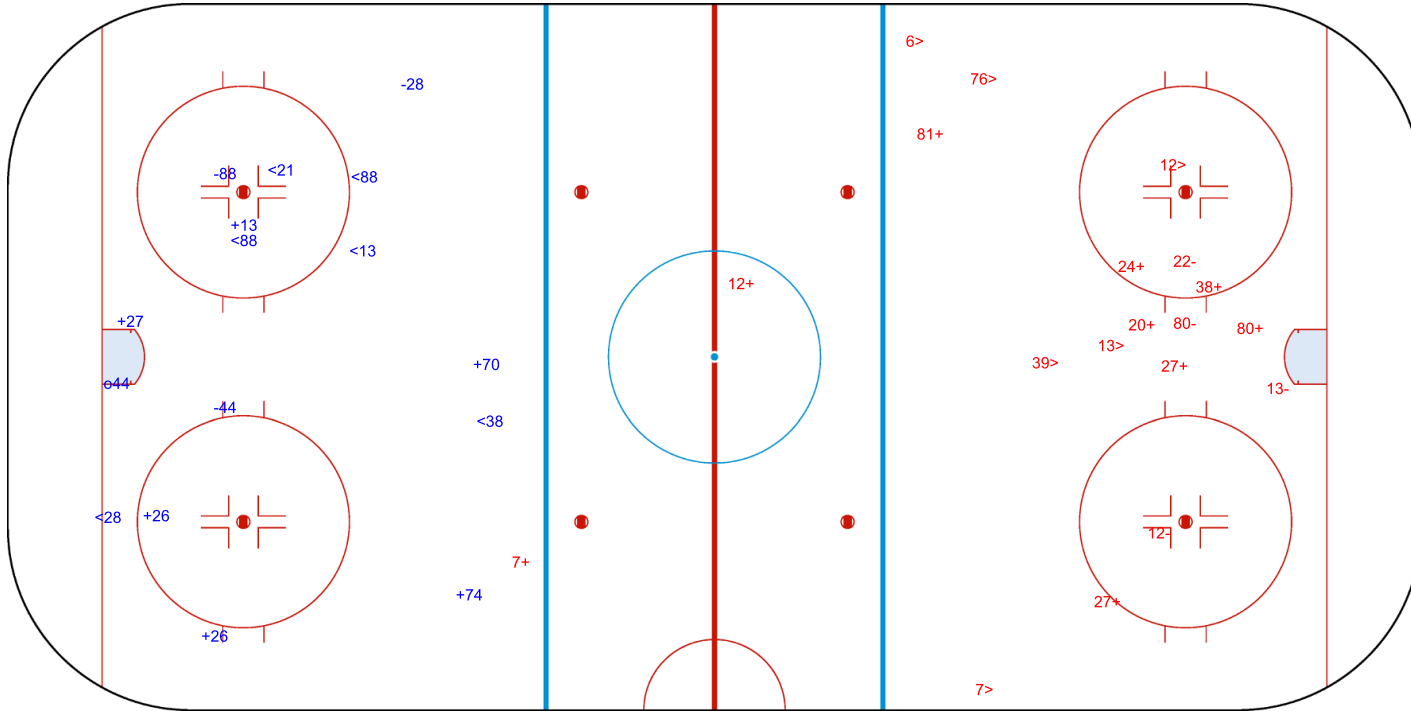

SHOT CHART
FIN - CAN

Shots by FIN
Goals (o): 1 SSG (+): 7
SSP (<): 5 SPG (-): 2

GK 35 of CAN

Period: 1

Shots by CAN
Goals (o): 0 SSG (+): 8
SSP (>): 5 SPG (-): 3

GK 45 of FIN

Shots by CAN

Goals (o): 1 SSG (+): 6
SSP (<): 6 SPG (-): 3

o44

GK 45 of FIN

FIN → Period: 2 ← CAN

Shots by FIN

Goals (o): 0 SSG (+): 9
SSP (>): 6 SPG (-): 4

GK 35 of CAN

Shots by FIN
Goals (o): 1
SSP (<): 6

SSG (+): 10
SPG (-): 4

CAN →

Period: 3

← FIN

Shots by CAN
Goals (o): 1
SSP (>): 3

SSG (+): 6
SPG (-): 1

Shots by FIN
Goals (o): 0
SSP (<): 1

SSG (+): 3
SPG (-): 1

GK 35 of CAN