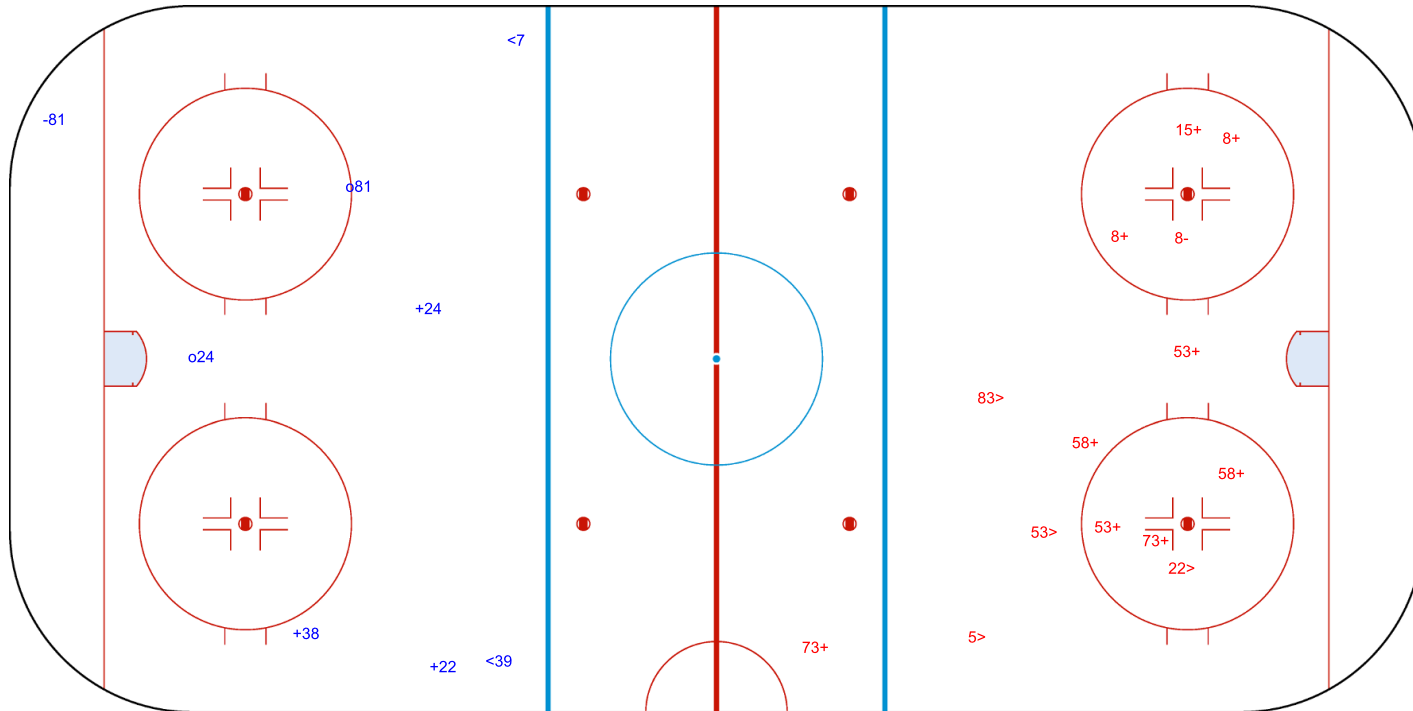

SHOT CHART
FIN - GER

Shots by FIN
 Goals (o): 2 SSG (+): 3
 SSP (<): 2 SPG (-): 1

GK 35 of GER

GER **Period: 1** **FIN**

Shots by GER
 Goals (o): 0 SSG (+): 9
 SSP (>): 4 SPG (-): 1

GK 45 of FIN

Shots by GER