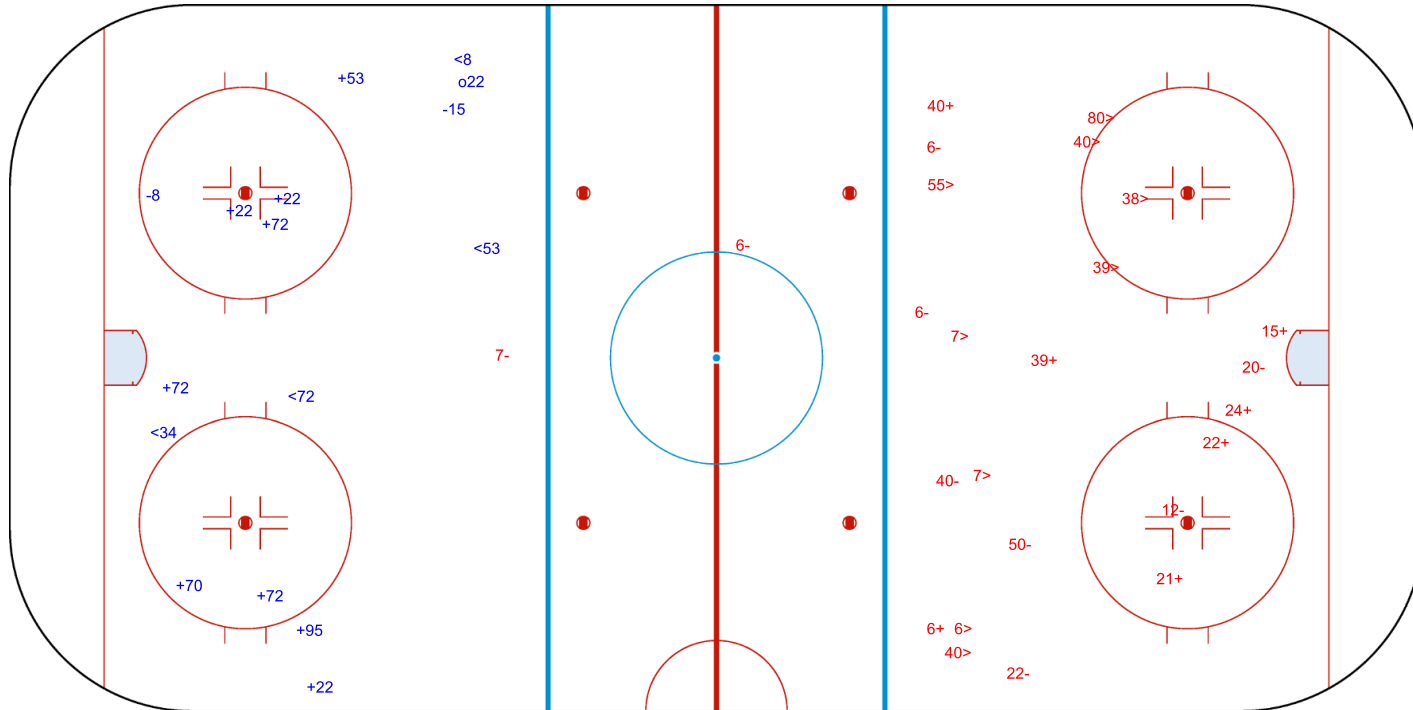

Goals (o): 1 SSG (+): 9
SSP (<): 4 SPG (-): 2

GK 45 of FIN

Period: 2

Shots by FIN

Goals (o): 0 SSG (+): 7
SSP (>): 9 SPG (-): 9

GK 35 of GER

Shots by FIN
 Goals (o): 0
 SSP (<): 3

SSG (+): 5
 SPG (-): 3