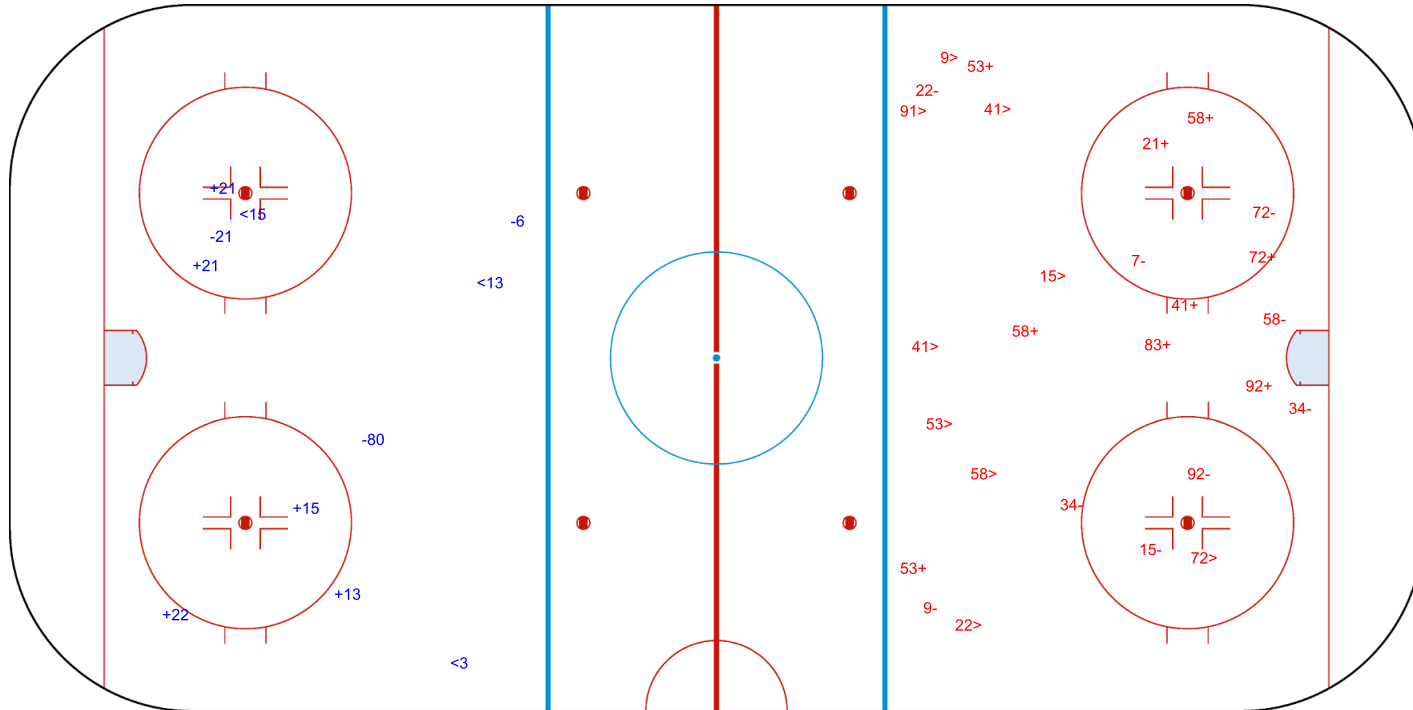

GK 35 of GER

Period: 3

Shots by GER
 Goals (o): 0
 SSP (>): 9

SSG (+): 9
 SPG (-): 9

GK 45 of FIN

Legend:					
GK	Goalkeeper	SPG	Shots past goal	SSG	Shots saved by goalkeeper
				SSP	Shots saved by player