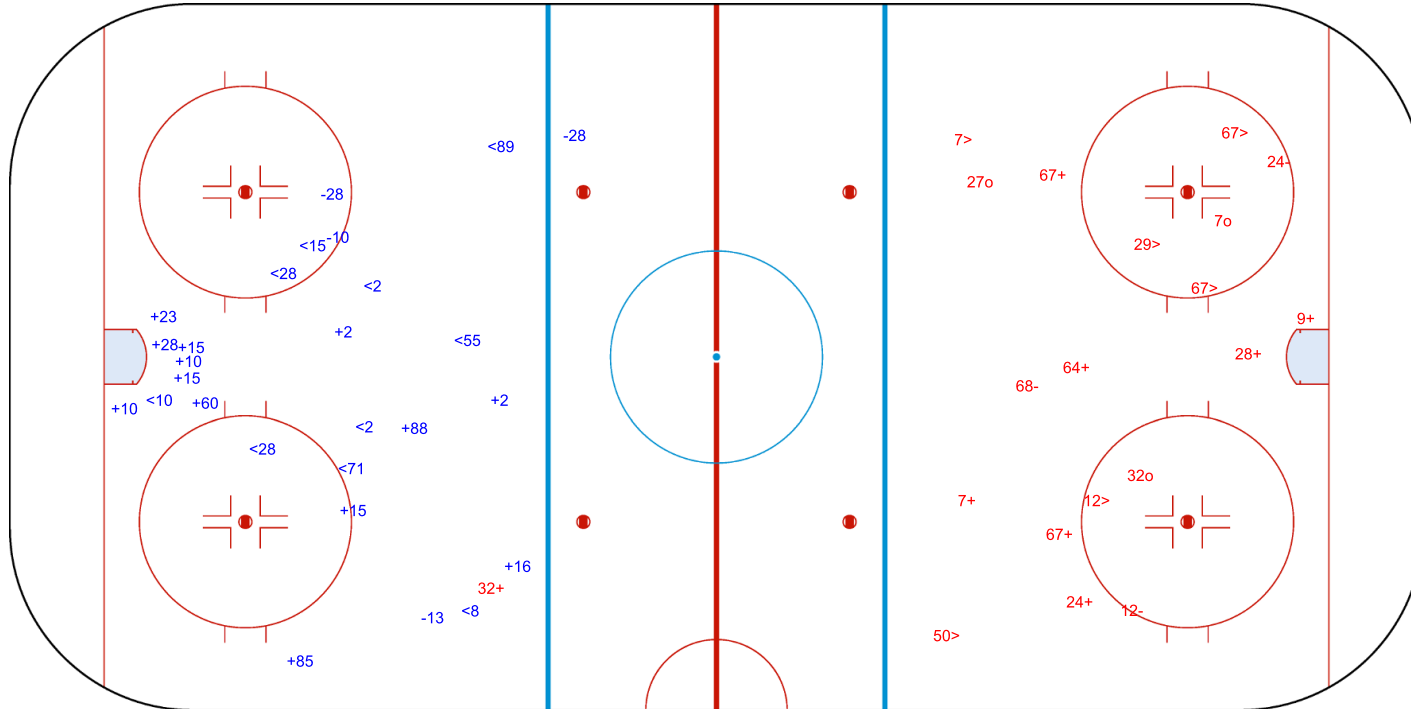

2021

ICE HOCKEY
WORLD
CHAMPIONSHIP
LATVIA
Riga

OLYMPIC SPORTS CENTRE

TUE 25 MAY 2021

START TIME 20:15

ICE HOCKEY

IIHF ICE HOCKEY WORLD CHAMPIONSHIP

PRELIMINARY ROUND - GROUP A, GAME 23

INTERNATIONAL
ICE HOCKEY
FEDERATION

Shots by SUI
Goals (o): 0
SSP (<): 10
SSG (+): 13
SPG (-): 4

GK 39 of SWE

Period: 3

Shots by SWE
Goals (o): 3
SSP (>): 6
SSG (+): 8
SPG (-): 3

GK 50 of SUI

Legend:	GK Goalkeeper	SPG Shots past goal	SSG Shots saved by goalkeeper	SSP Shots saved by player