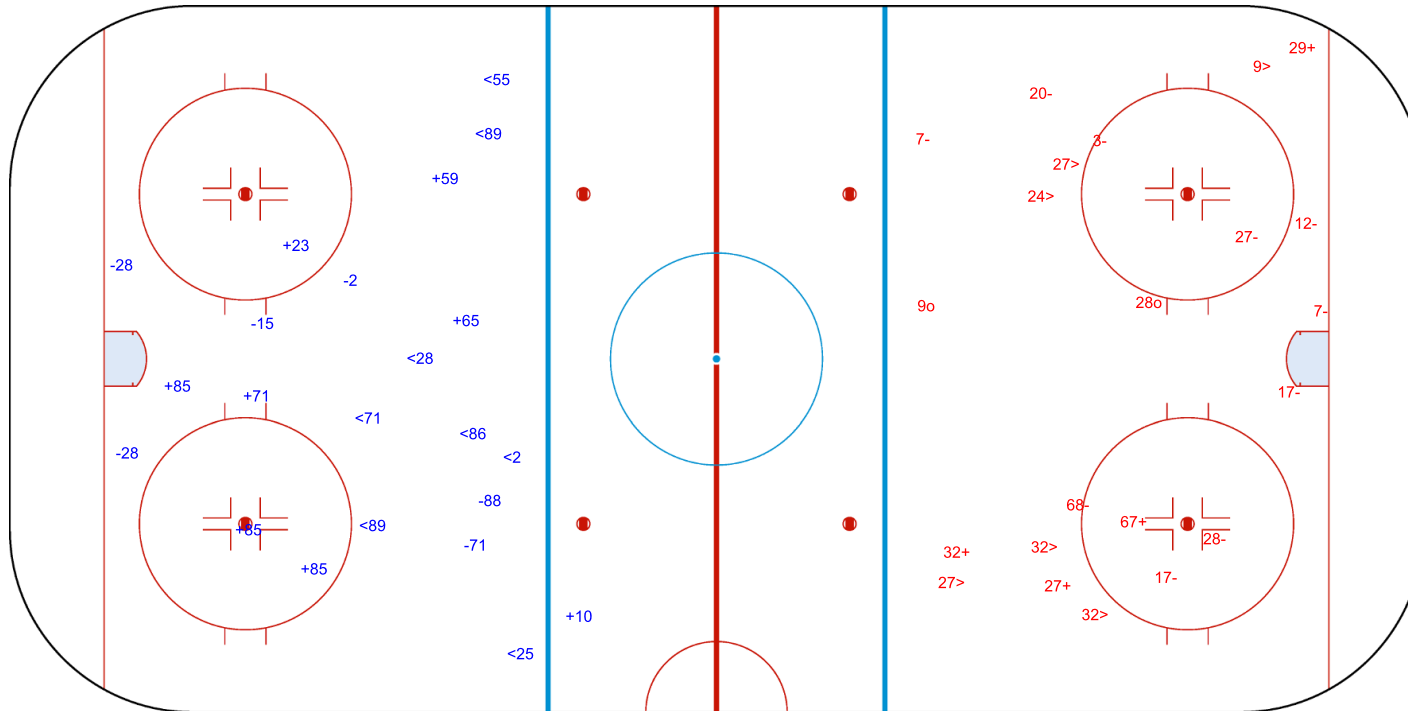

SHOT CHART  
 SUI - SWE

Shots by SUI  
 Goals (o): 0  
 SSP (<): 8  
 SSG (+): 8  
 SPG (-): 6

GK 39 of SWE

Period: 1

Shots by SWE  
 Goals (o): 2  
 SSP (>): 6  
 SSG (+): 4  
 SPG (-): 10

GK 63 of SUI

2021