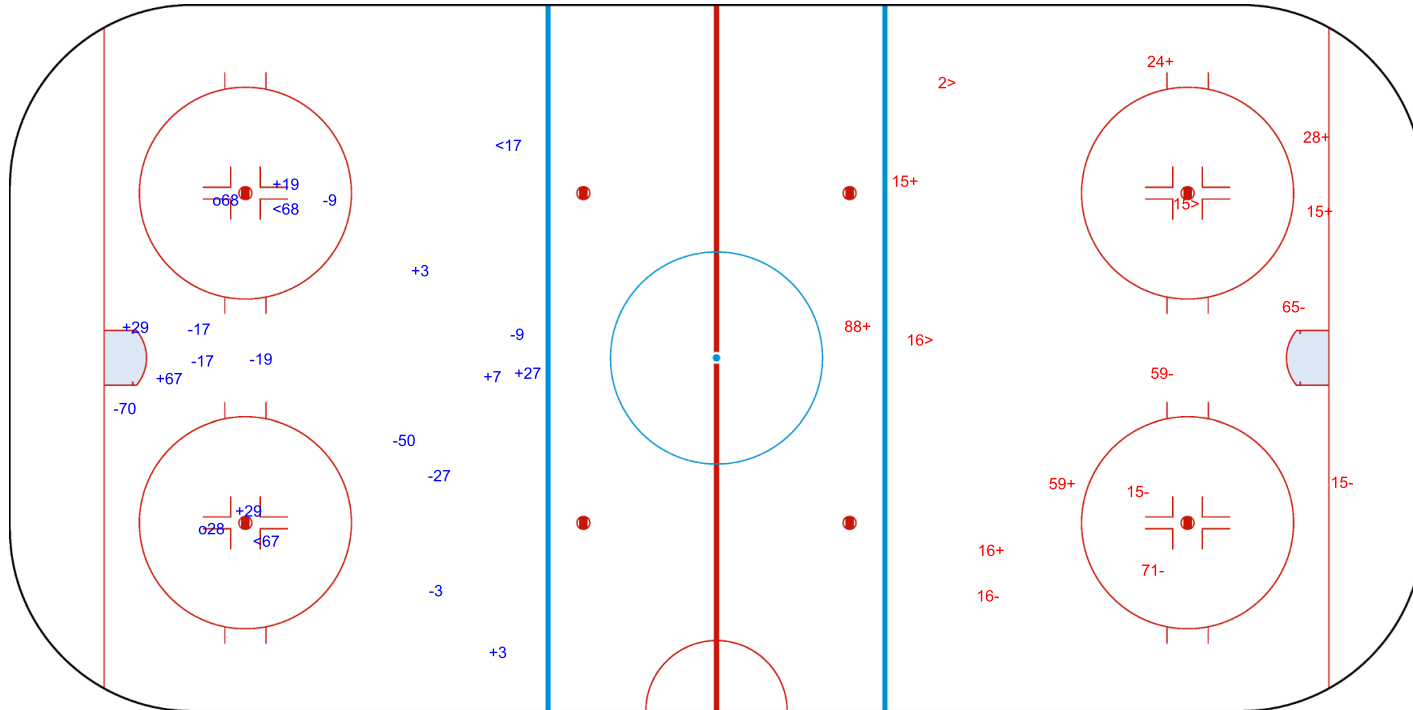

2021

ICE HOCKEY
WORLD
CHAMPIONSHIP
LATVIA
Riga

OLYMPIC SPORTS CENTRE

TUE 25 MAY 2021

START TIME 20:15

ICE HOCKEY

IIHF ICE HOCKEY WORLD CHAMPIONSHIP

PRELIMINARY ROUND - GROUP A, GAME 23

INTERNATIONAL
ICE HOCKEY
FEDERATION

Shots by SWE

Goals (o): 2

SSG (+): 8

SSP (<): 3

SPG (-): 9

GK 50 of SUI

GK 63 of SUI

Period: 2

Shots by SUI

Goals (o): 0

SSG (+): 7

SSP (>): 3

SPG (-): 6

GK 39 of SWE