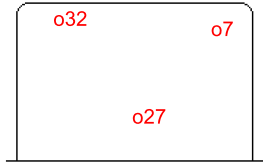

### PRELIMINARY ROUND - GROUP A, GAME 23

INTERNATIONAL  
ICE HOCKEY  
FEDERATION

Shots by SUI  
Goals (o): 0  
SSP (<): 10  
SSG (+): 13  
SPG (-): 4

GK 39 of SWE

Period: 3

Shots by SWE  
Goals (o): 3  
SSP (>): 6  
SSG (+): 8  
SPG (-): 3